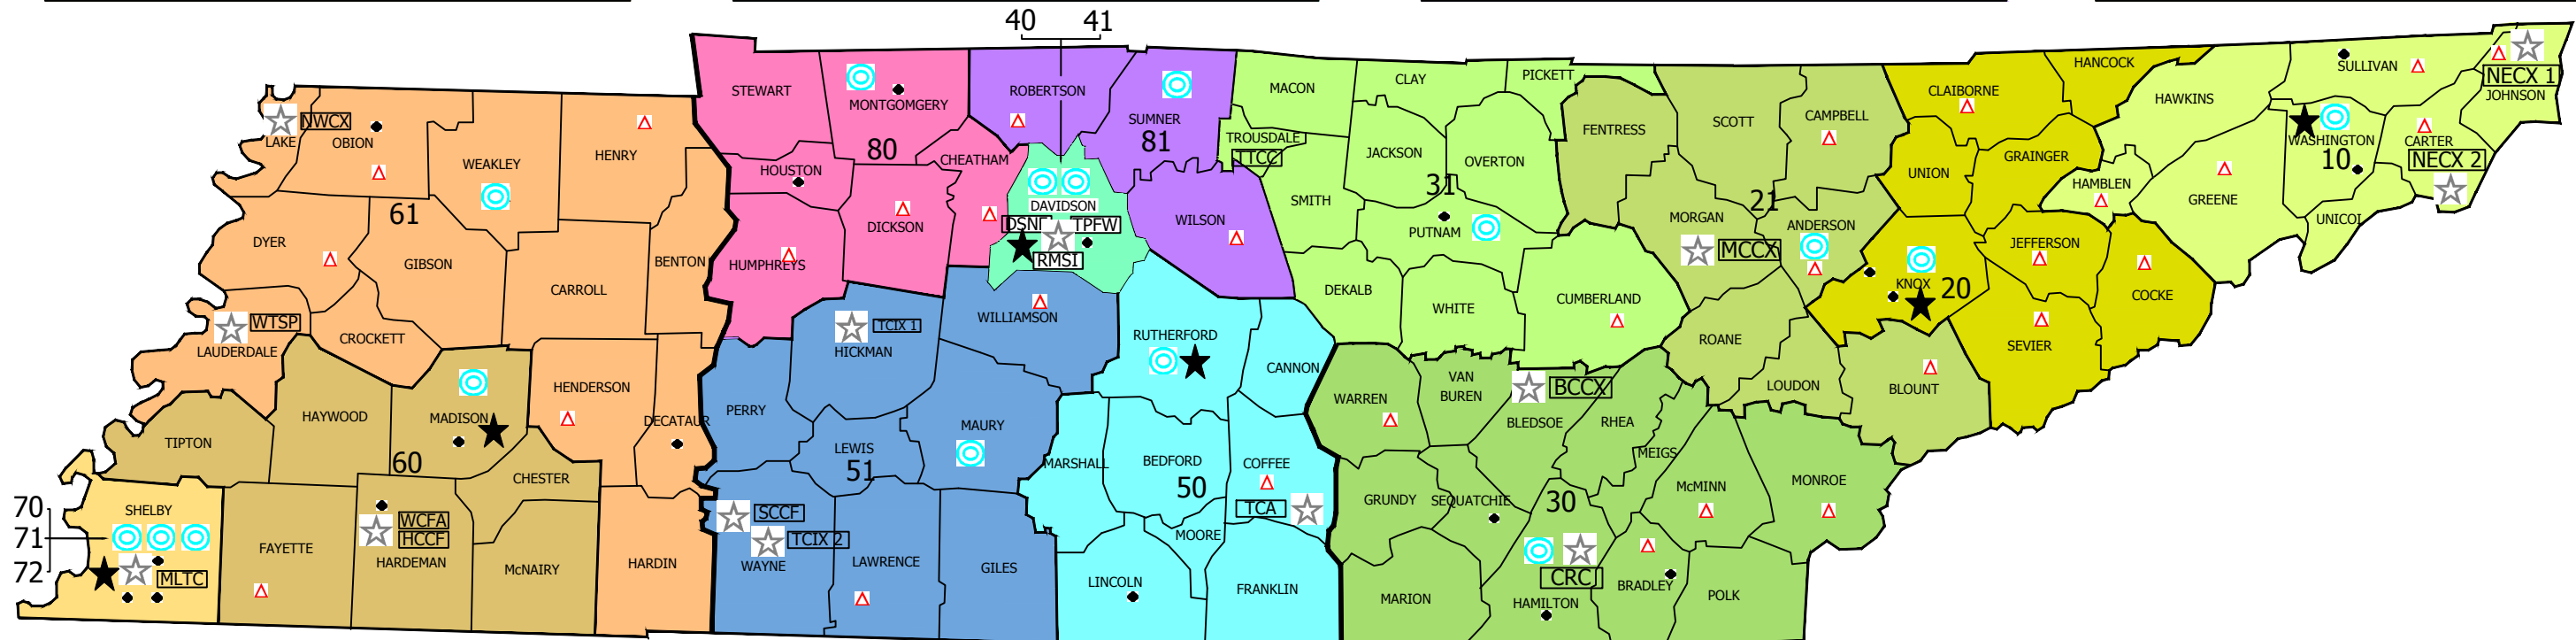

Tennessee Department of Correction Facilities and Offices

TDOD Prison ☆ MLCC Mark Luttrell Transition Center	
TDOD Probation & Parole	
70	🎯 District Office: One commerce Square, Crump
71	🎯 District Office: Overton Crossing
72	🎯 District Office: Knight Arnold
★ DRC/CRC Day Reporting & Community Resource Center ◆ Community Correction Offices	

TDOD Prisons ☆ NECX 1 North East Correctional Complex ☆ NECX 2 North East Correctional Complex Annex	
TDOD Probation & Parole	
10	🎯 District Office: Johnson City ▲ Field Offices: Blountville, Greenville, Morristown, Elizabethton, Mountain City
★ DRC/CRC Day Reporting & Community Resource Center ◆ Community Correction Offices	

TDOD Prisons ☆ TCIX 1 Turney Center Industrial Complex ☆ TCIX 2 Turney Center Industrial Complex ☆ SCCF South Central Correctional Facility	
51	🎯 TDOD Probation & Parole District Office: Columbia ▲ Field Offices: Franklin, Lawrenceburg

TDOD Prison ☆ MCCX Morgan County Correctional Complex	
21	🎯 TDOD Probation & Parole District Office: Clinton ▲ Field Office: Jacksboro, Maryville
◆ Community Correction Offices	

TDOD Prison ☆ TTCC Trousdale Turner Correctional Center	
31	🎯 TDOD Probation & Parole District Office: Cookeville ▲ Field Office: Crossville
◆ Community Correction Offices	