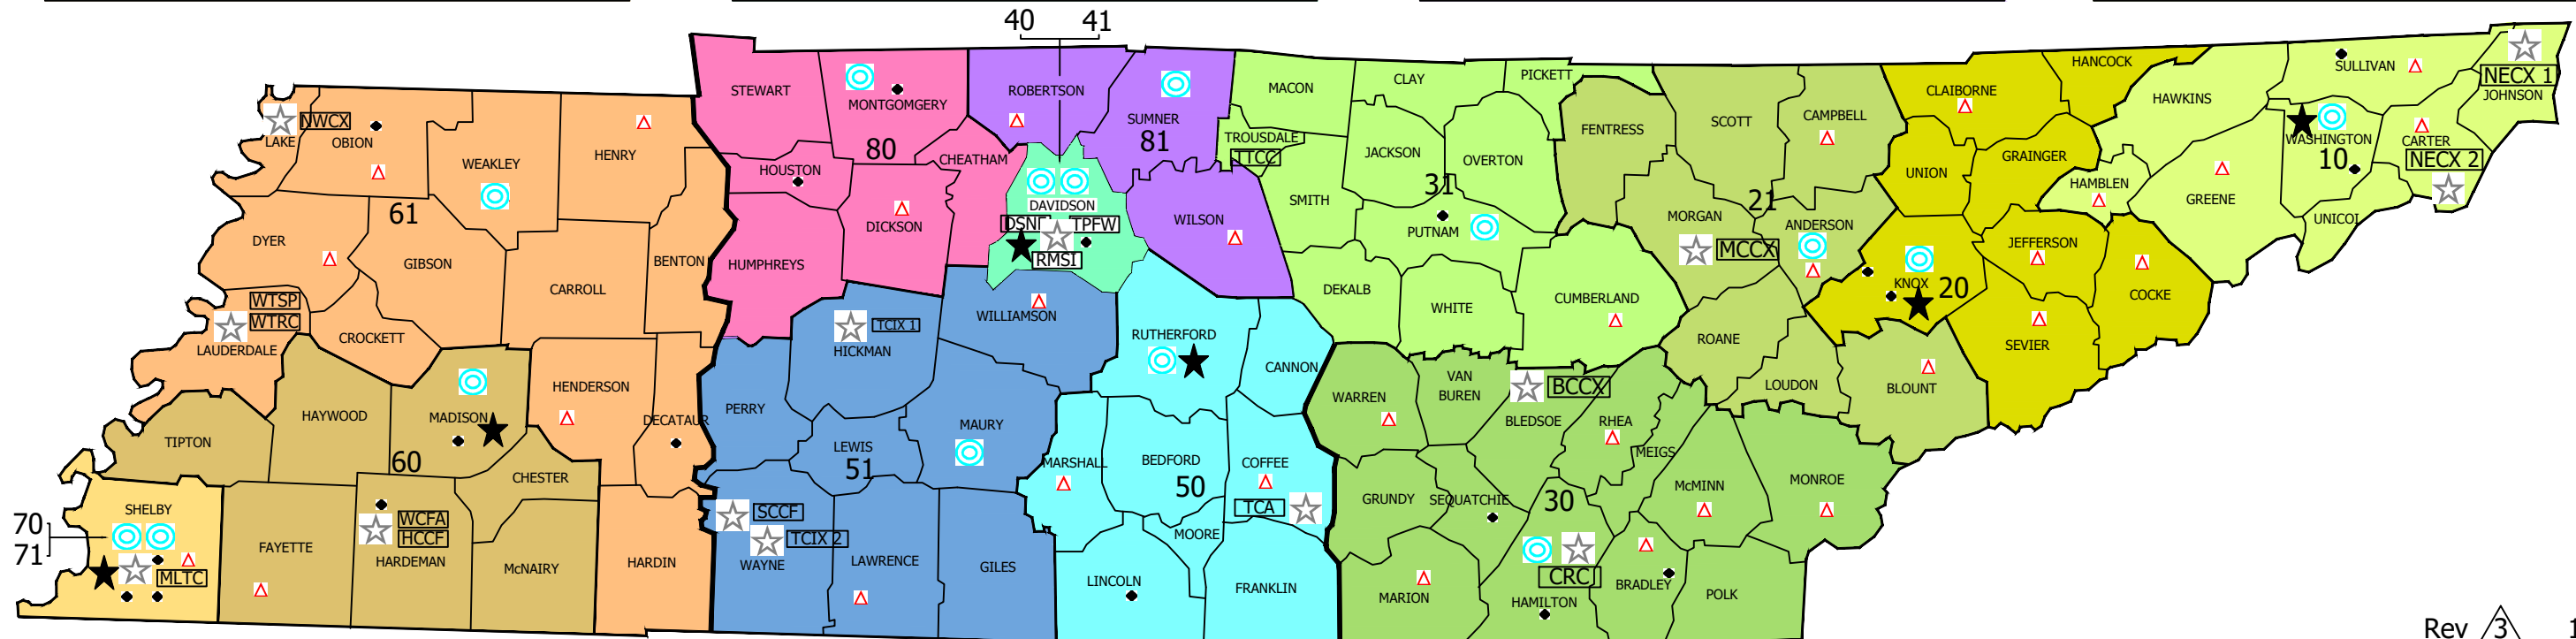

Tennessee Department of Correction Facilities and Offices

TDOD Prison ☆ MLTC Mark Luttrell Transition Center	
TDOD Probation & Parole	
70	☉ District Office: E.H. Crump ▲ Field Office: One Commerce Square
71	☉ District Office: Overton Crossing
★ Memphis Day Reporting & Community Resource Center ◆ Community Correction Offices	

TDOD Prisons ☆ NECX 1 North East Correctional Complex ☆ NECX 2 North East Correctional Complex Annex	
TDOD Probation & Parole	
10	☉ District Office: Johnson City ▲ Field Offices: Blountville, Greenville, Morristown, Elizabethton ★ Johnson City Day Reporting & Community Resource Center ◆ Community Correction Offices

TDOD Prisons ☆ TCIX 1 Turney Center Industrial Complex ☆ TCIX 2 Turney Center Industrial Complex Annex ☆ SCCF South Central Correctional Facility	
51	☉ TDOD Probation & Parole District Office: Columbia ▲ Field Offices: Franklin, Lawrenceburg

TDOD Prison ☆ MCCA Morgan County Correctional Complex	
21	☉ TDOD Probation & Parole District Office: Clinton ▲ Field Office: Jacksboro ▲ Field Office: Maryville ▲ Field Office: Huntsville ◆ Community Correction Offices