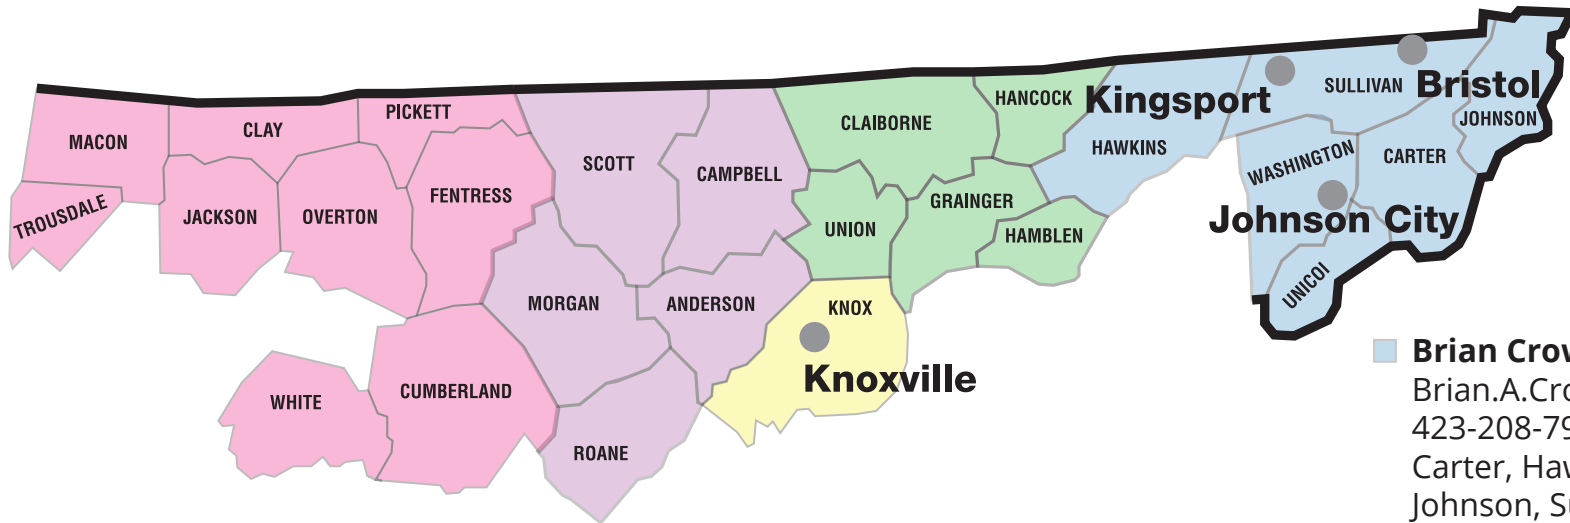

North East Tennessee Weights & Measures Inspector Areas

■ **James Beaty**
 James.R.Beaty@tn.gov
 931-510-4916
 Clay, Cumberland, Fentress,
 Jackson, Macon, Overton,
 Pickett, Trousdale, White

■ **Matt Sirmans**
 Matt.Sirmans@tn.gov
 423-598-9207
 Anderson, Campbell,
 Morgan, Roane, Scott

■ **Lee Sherrill**
 Emerson.Sherrill@tn.gov
 865-722-0469
 Knox

■ **Daniel Walker**
 Regional Supervisor
 Daniel.P.Walker@tn.gov
 865-310-2736
 Claiborne, Grainger,
 Hamblen, Hancock,
 Union

■ **Brian Crowe**
 Brian.A.Crowe@tn.gov
 423-208-7986
 Carter, Hawkins,
 Johnson, Sullivan,
 Unicoi, Washington