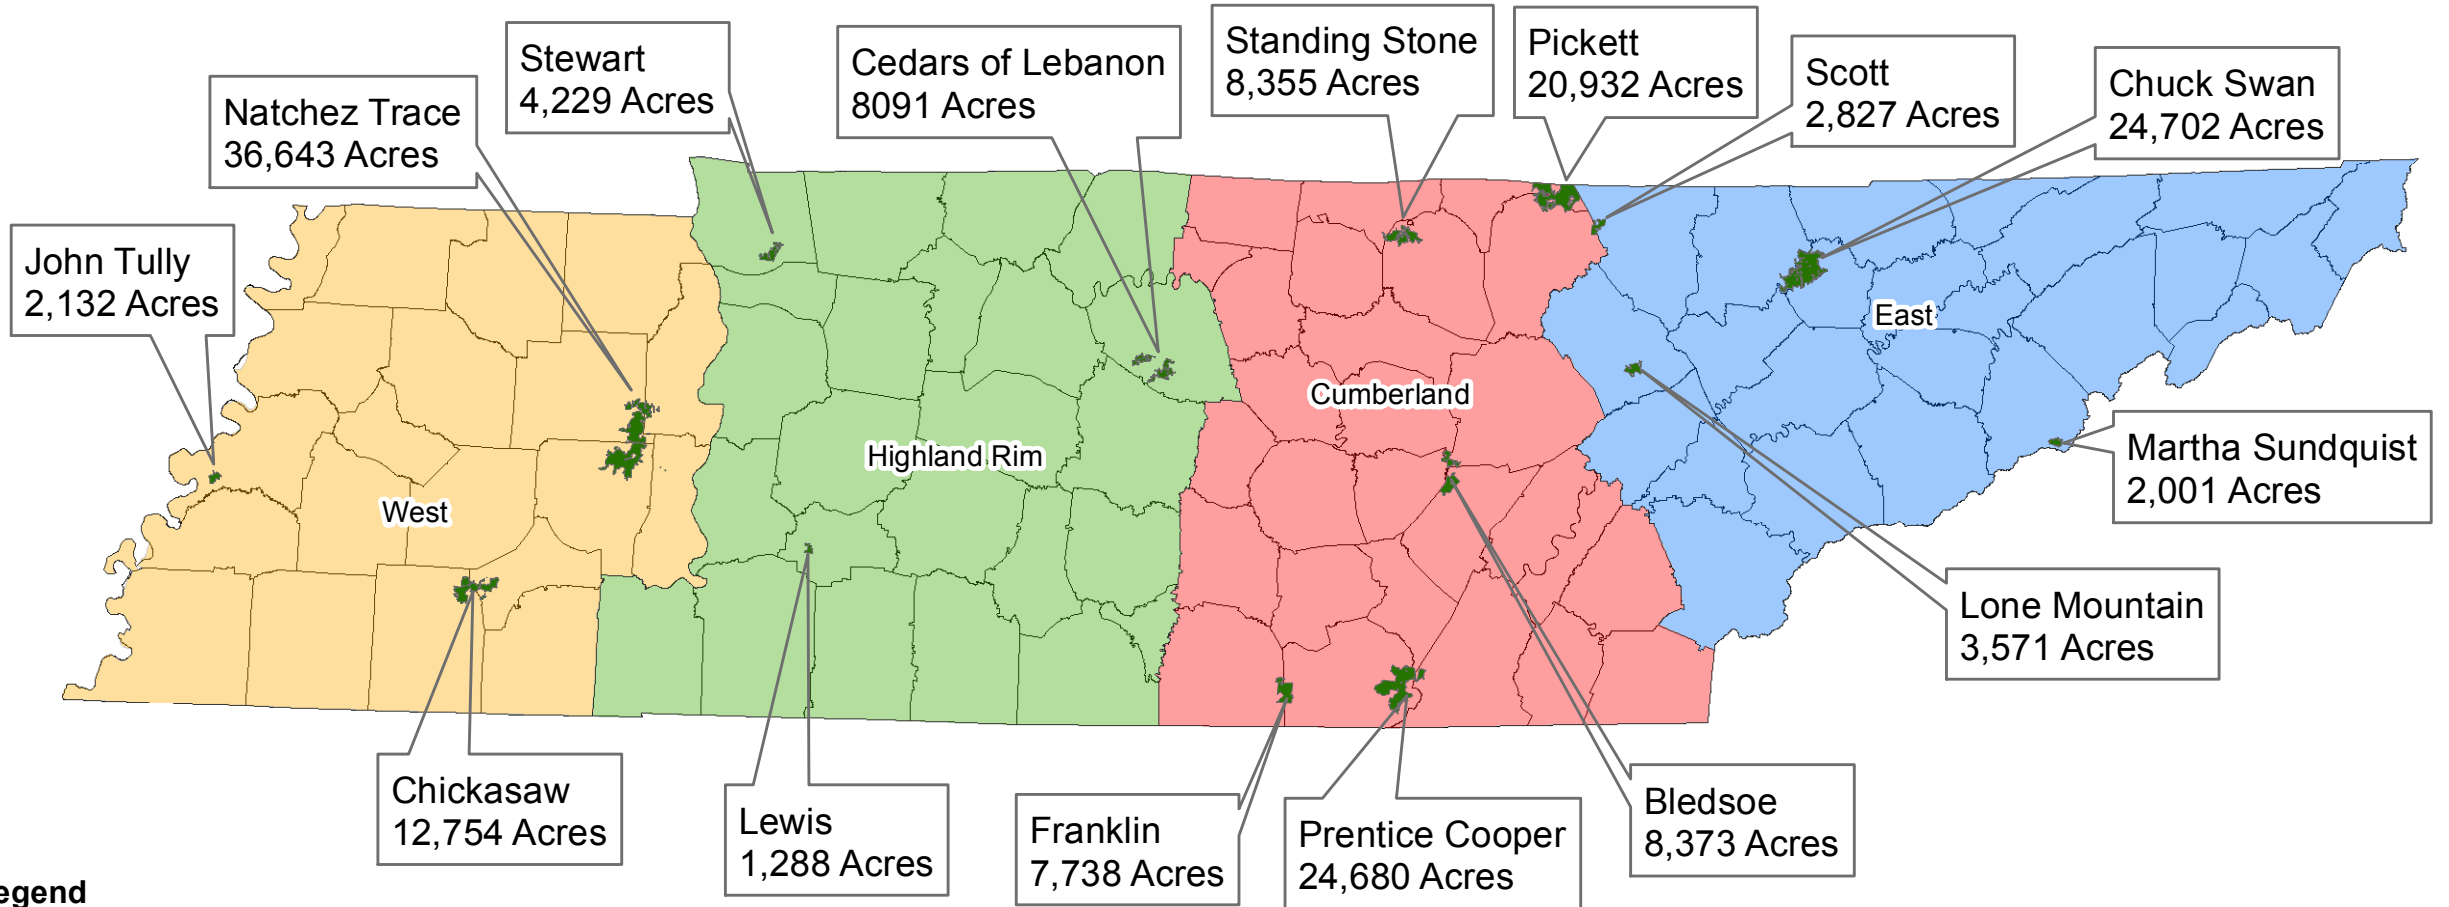

# Tennessee State Forests

Total Acres 168,316

**Legend**

**TDF District Boundaries**

- East
- Cumberland
- Highland Rim
- West