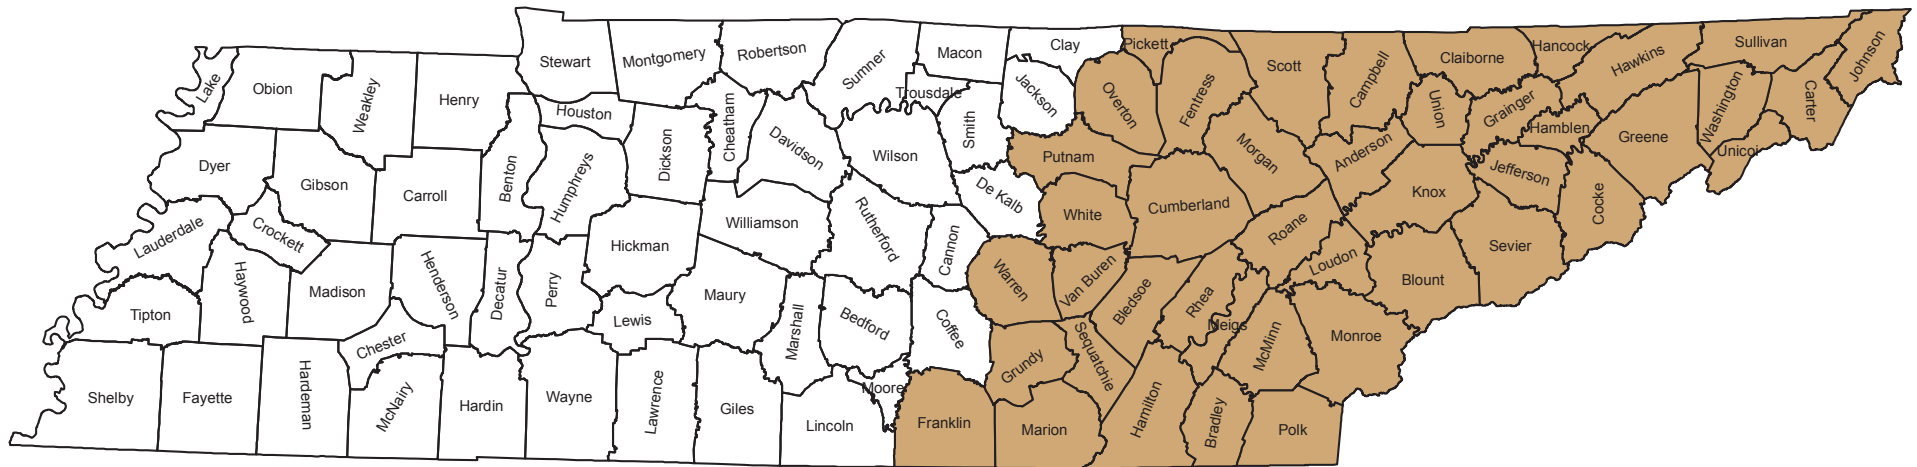

# Tennessee Counties Infested with Hemlock Woolly Adelgid

Hemlock Woolly Adelgid infested counties

In Tennessee, 43 counties are known to be infested with HWA. They include **Anderson, Bledsoe, Blount, Bradley, Campbell, Carter, Claiborne, Cocke, Cumberland, Fentress, Franklin, Grainger, Greene, Grundy, Hamblen, Hamilton, Hancock, Hawkins, Jefferson, Johnson, Knox, Loudon, Marion, McMinn, Meigs, Monroe, Morgan, Overton, Pickett, Polk, Putnam, Rhea, Roane, Scott, Sequatchie, Sevier, Sullivan, Unicoi, Union, Van Buren, Warren Washington and White.**

Six states with HWA quarantines are Maine, Michigan, New Hampshire, Ohio, Vermont, Wisconsin and Canada. Entry requirements for hemlocks from infested or adjacent areas vary from state to state. A State Phytosanitary Certificate is required. The state summaries can be found at <http://na.fs.fed.us/fhp/hwa/quarantines/quarantines.shtm> or at the National Plant Board (NPB) laws and summaries site <http://nationalplantboard.org/laws/>.