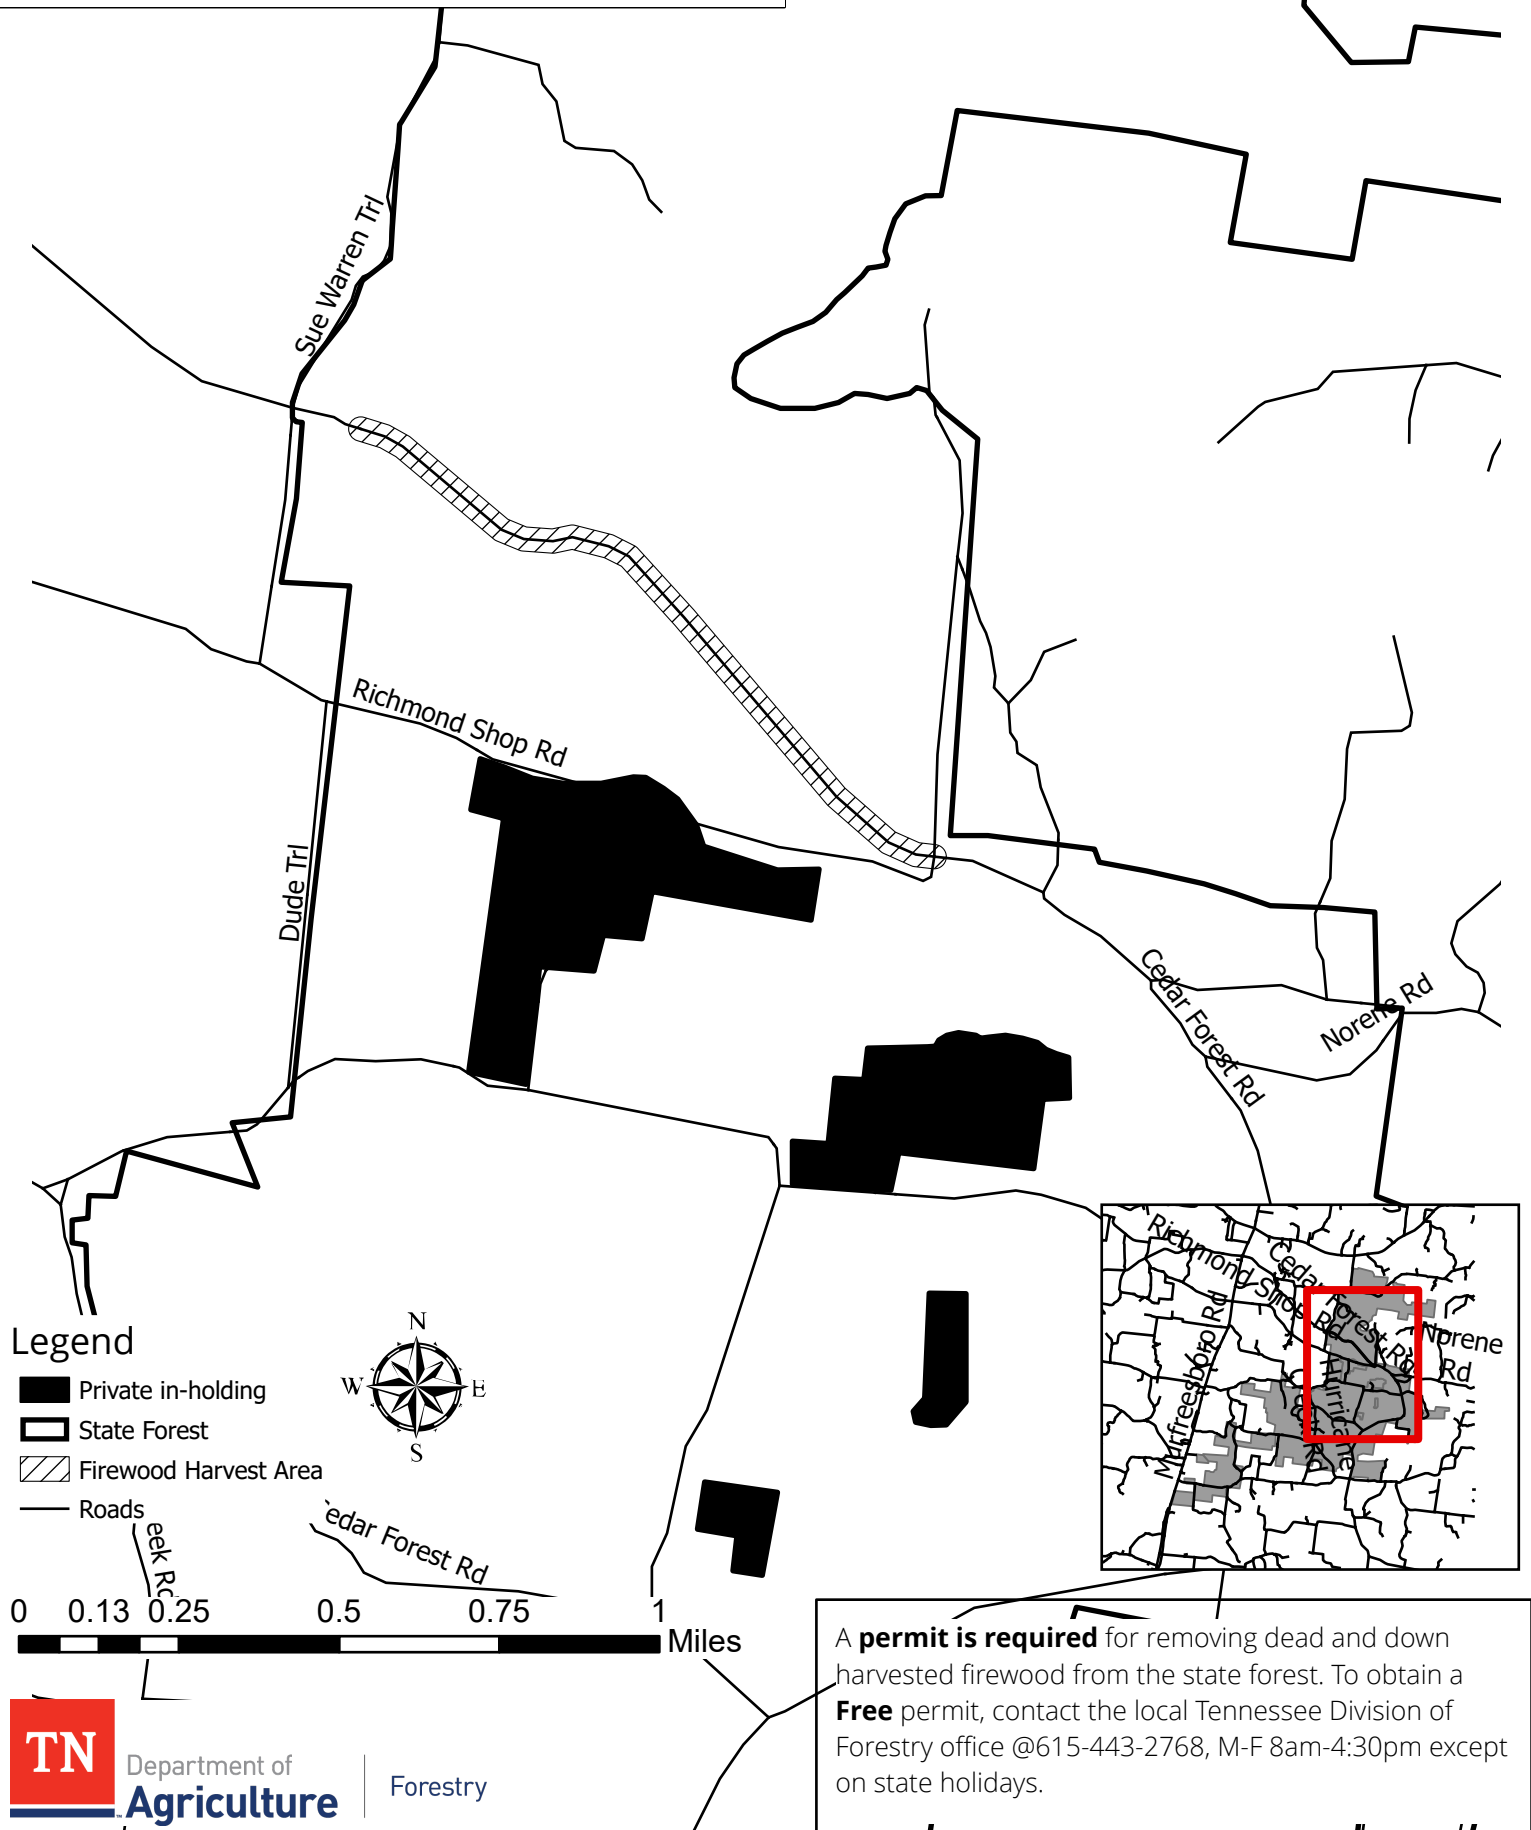

# Cedars of Lebanon State Forest Firewood Harvest Areas

## Legend

- Private in-holding
- State Forest
- Firewood Harvest Area
- Roads

0 0.13 0.25 0.5 0.75 1 Miles

A **permit is required** for removing dead and down harvested firewood from the state forest. To obtain a **Free** permit, contact the local Tennessee Division of Forestry office @615-443-2768, M-F 8am-4:30pm except on state holidays.