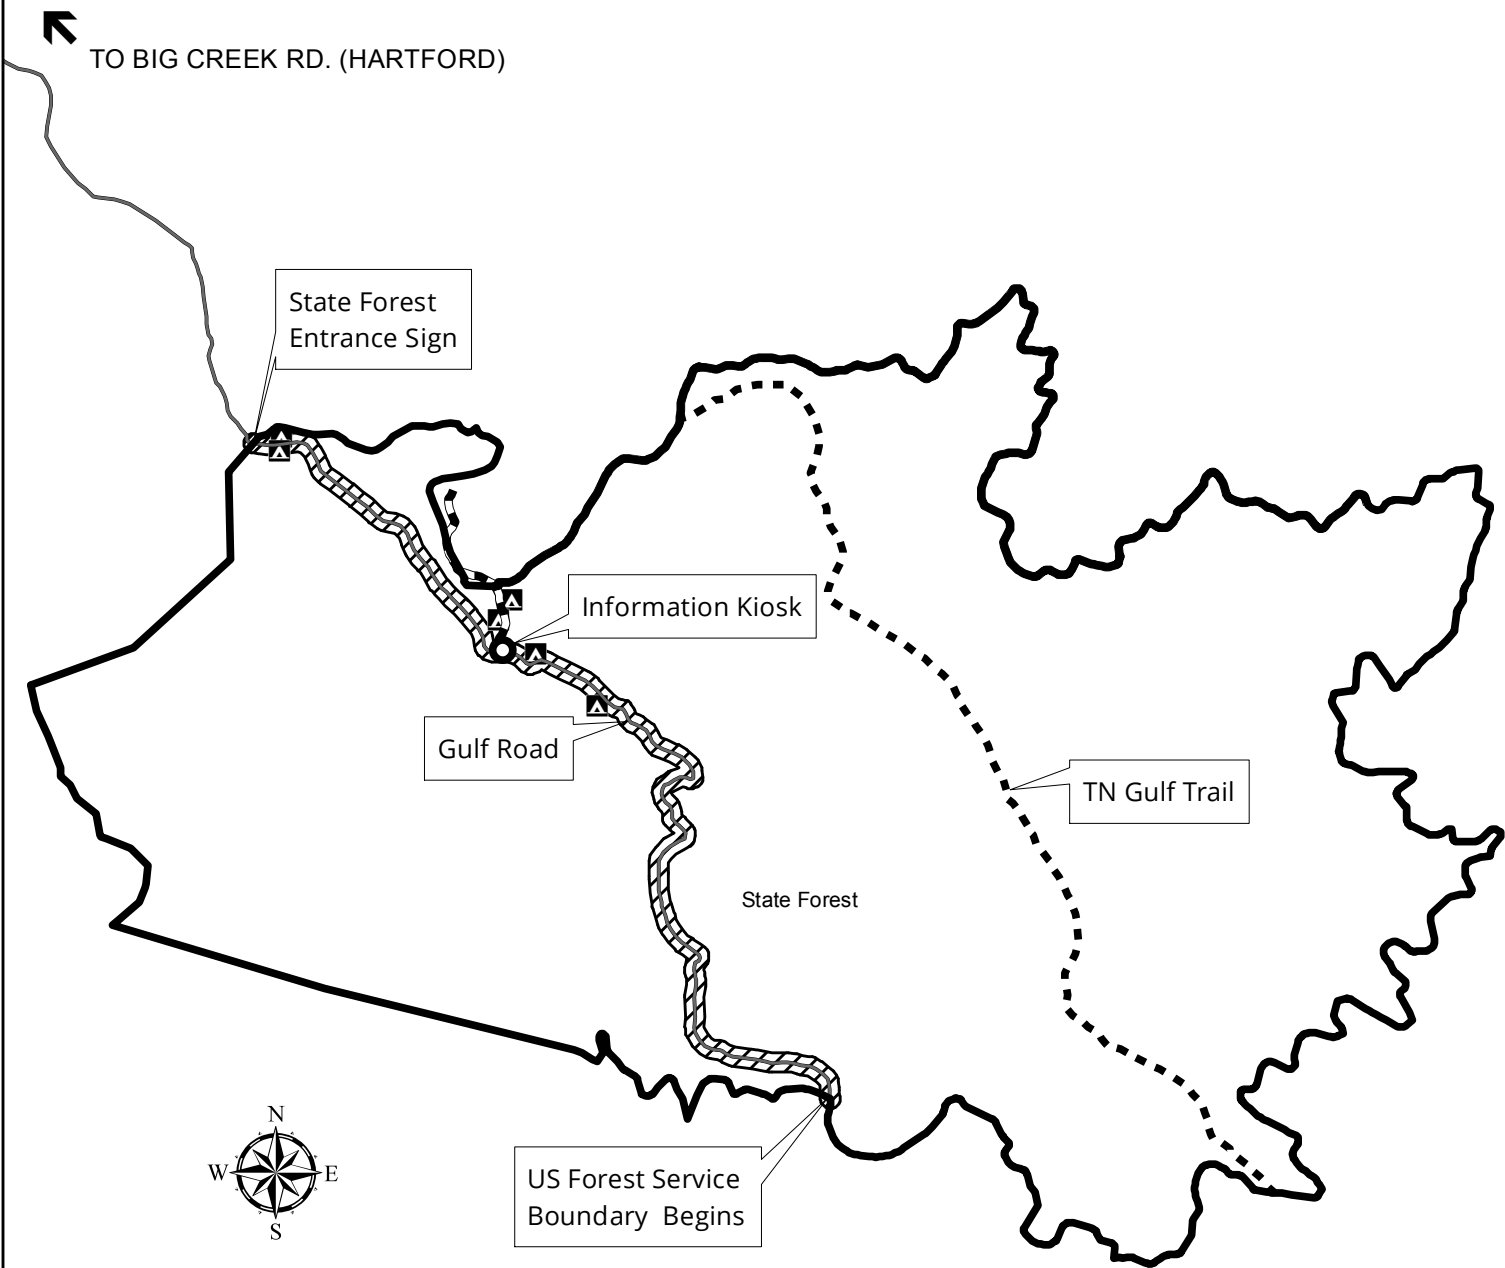

Martha Sundquist State Forest Firewood Harvest Areas

Legend

- State Forest Boundary
- Gulf Rd
- Campground Road
- TN Gulf Trail
- Campsites
- Firewood Harvest Area

A **Permit is required** for removing dead and down harvested firewood from the State Forest. To obtain a **free** permit contact the local Tennessee Division of Forestry office @ 423-623-1077, M-F 8am to 4:30pm except state holidays.

1 inch = 2,000 feet