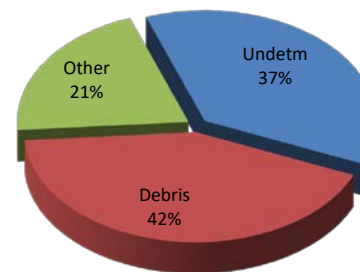

Tennessee Department of Agriculture  
 Division of Forestry  
 Wildfire Charts  
 2019  
 (Year-to-Date Totals)

**No. of Fires**

**No. of Fires (State-wide)**

**Acres Burned**

**Acres Burned (State-wide)**