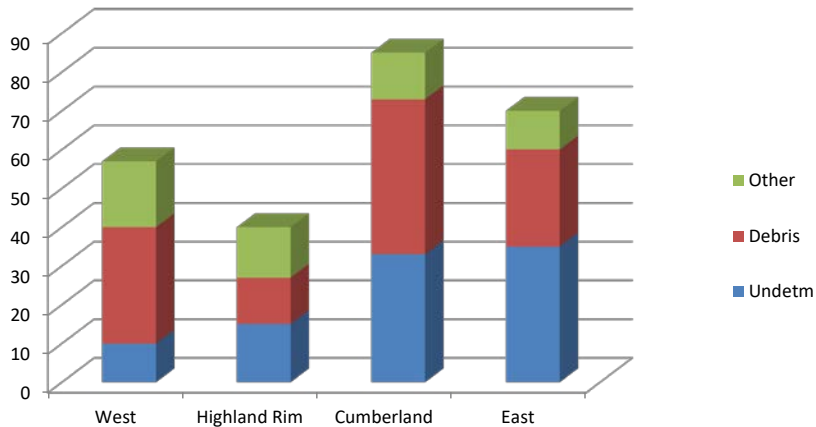

Tennessee Department of Agriculture  
 Division of Forestry  
 Wildfire Charts  
 2019  
 (Year-to-Date Totals)

**No. of Fires**

**No. of Fires (State-wide)**

**Acres Burned**

**Acres Burned (State-wide)**