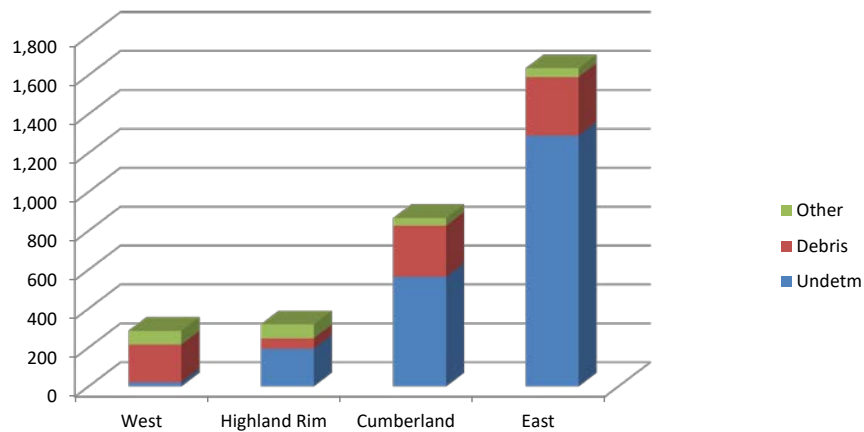

Tennessee Department of Agriculture  
 Division of Forestry  
 Wildfire Charts  
 2019  
 (Year-to-Date Totals)

**No. of Fires**

**No. of Fires (State-wide)**

**Acres Burned**

**Acres Burned (State-wide)**