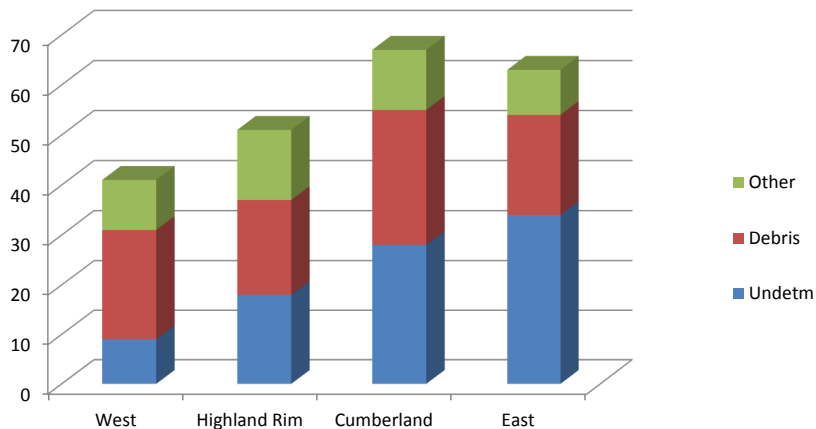

Tennessee Department of Agriculture
Division of Forestry
Wildfire Charts
2018
(Year-to-Date Totals)

No. of Fires