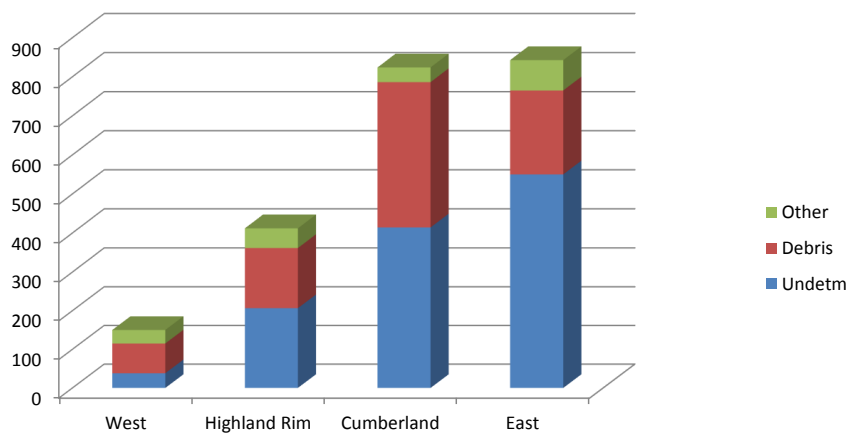

Acres Burned