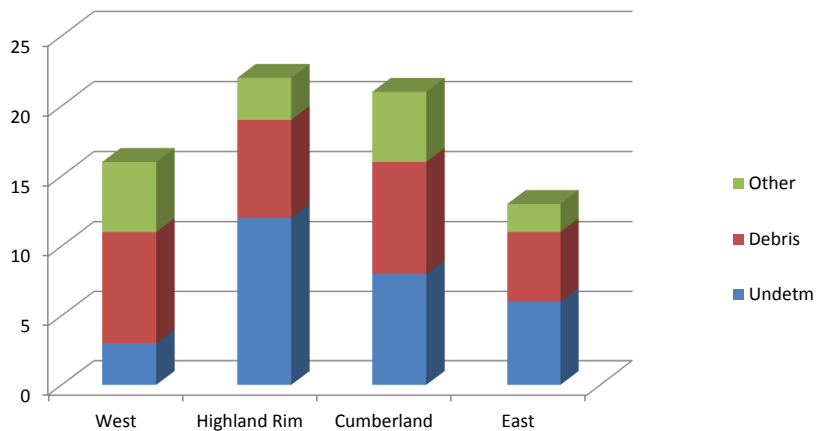

Tennessee Department of Agriculture
 Division of Forestry
 Wildfire Charts
 2018
 (Year-to-Date Totals)

No. of Fires

No. of Fires (State-wide)

Acres Burned

Acres Burned (State-wide)