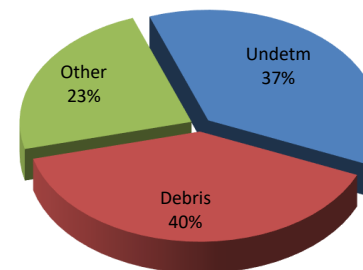

Tennessee Department of Agriculture  
 Division of Forestry  
 Wildfire Charts  
 2018  
 (Year-to-Date Totals)

**No. of Fires**

**No. of Fires (State-wide)**

**Acres Burned**

**Acres Burned (State-wide)**