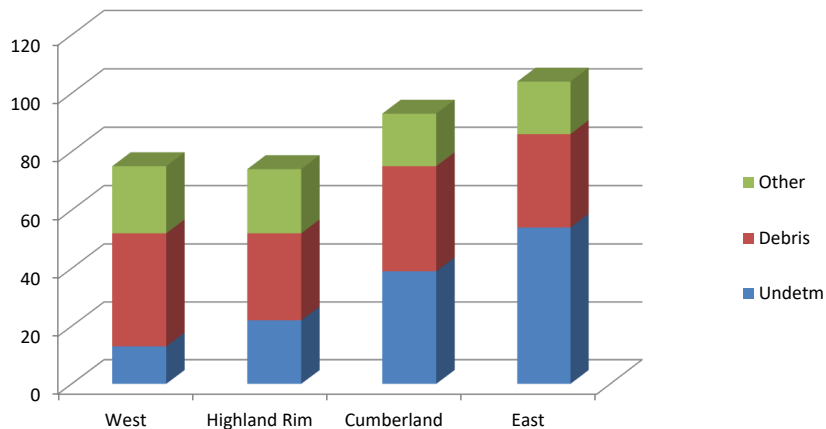

Tennessee Department of Agriculture  
 Division of Forestry  
 Wildfire Charts  
 2018  
 (Year-to-Date Totals)

**No. of Fires**

**No. of Fires (State-wide)**

**Acres Burned**

**Acres Burned (State-wide)**