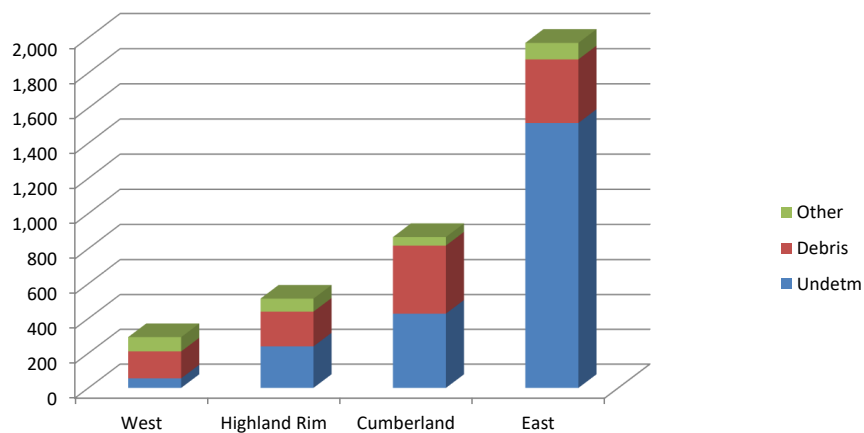

Tennessee Department of Agriculture  
 Division of Forestry  
 Wildfire Charts  
 2018  
 (Year-to-Date Totals)

**No. of Fires**

**No. of Fires (State-wide)**

**Acres Burned**

**Acres Burned (State-wide)**