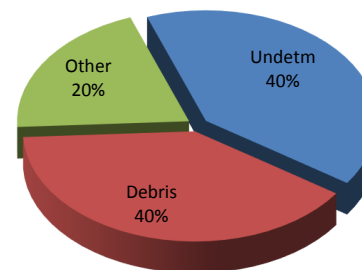

No. of Fires (State-wide)