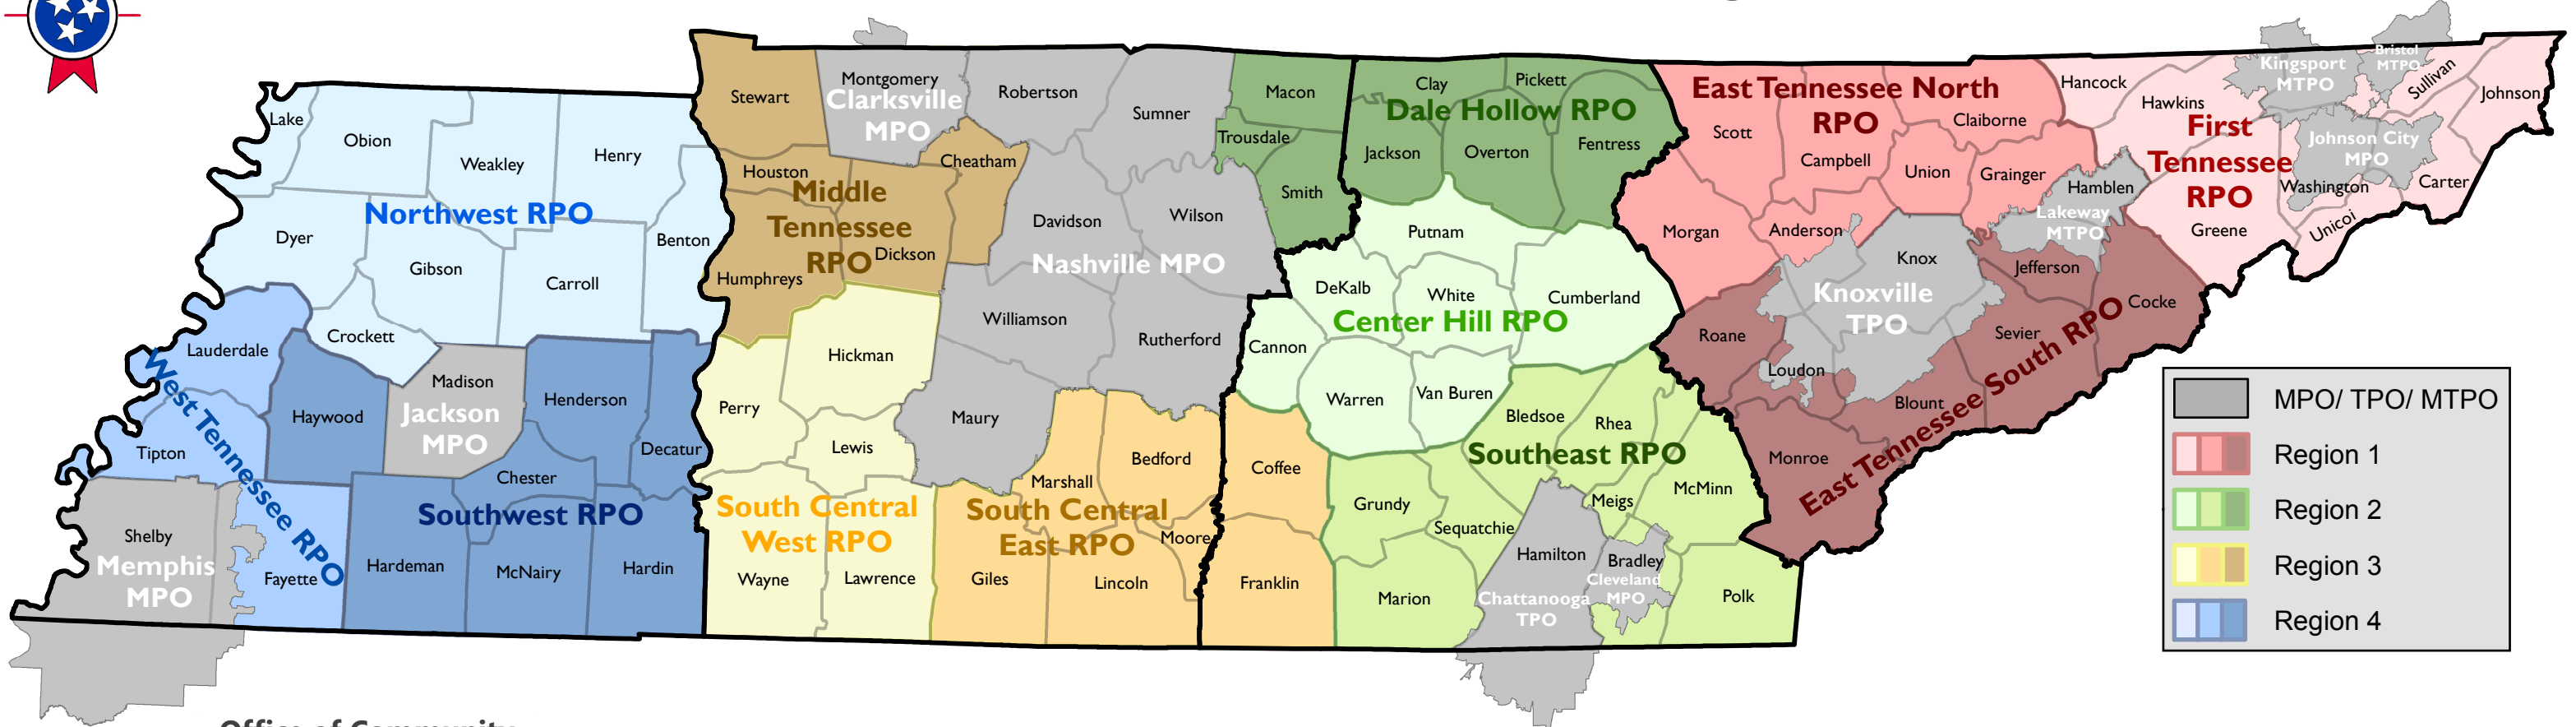

Tennessee MPO / TPO / RPO Planning Areas

	MPO/ TPO/ MTPO
	Region 1
	Region 2
	Region 3
	Region 4

Office of Community Transportation Staff

Region 1
Michelle Bradburn
Trey Joiner
Region 2
Stacy Morrison
Sara Elmore
Region 3
Kwabena Aboagy
Jonathan Russell
Joren Dunnavant
Region 4
Calvin Abram
Carlos McCloud
Nicole Seymour

MPO, MTPO, and TPO Coordinators

Bristol MPO
Rex Montgomery
Chattanooga TPO
Karen Rennich
Clarksville MPO
Stan Williams
Cleveland MPO
Greg Thomas
Jackson MPO
James Matthews
Johnson City MTPO
Glenn Berry
Kingsport MTPO
Troy Ebbert
Knoxville TPO
Jeff Welch
Lakeway MTPO
Rich DesGroseilliers
Memphis MPO
Pragati Srivastava
Nashville MPO
Michelle Lacewell