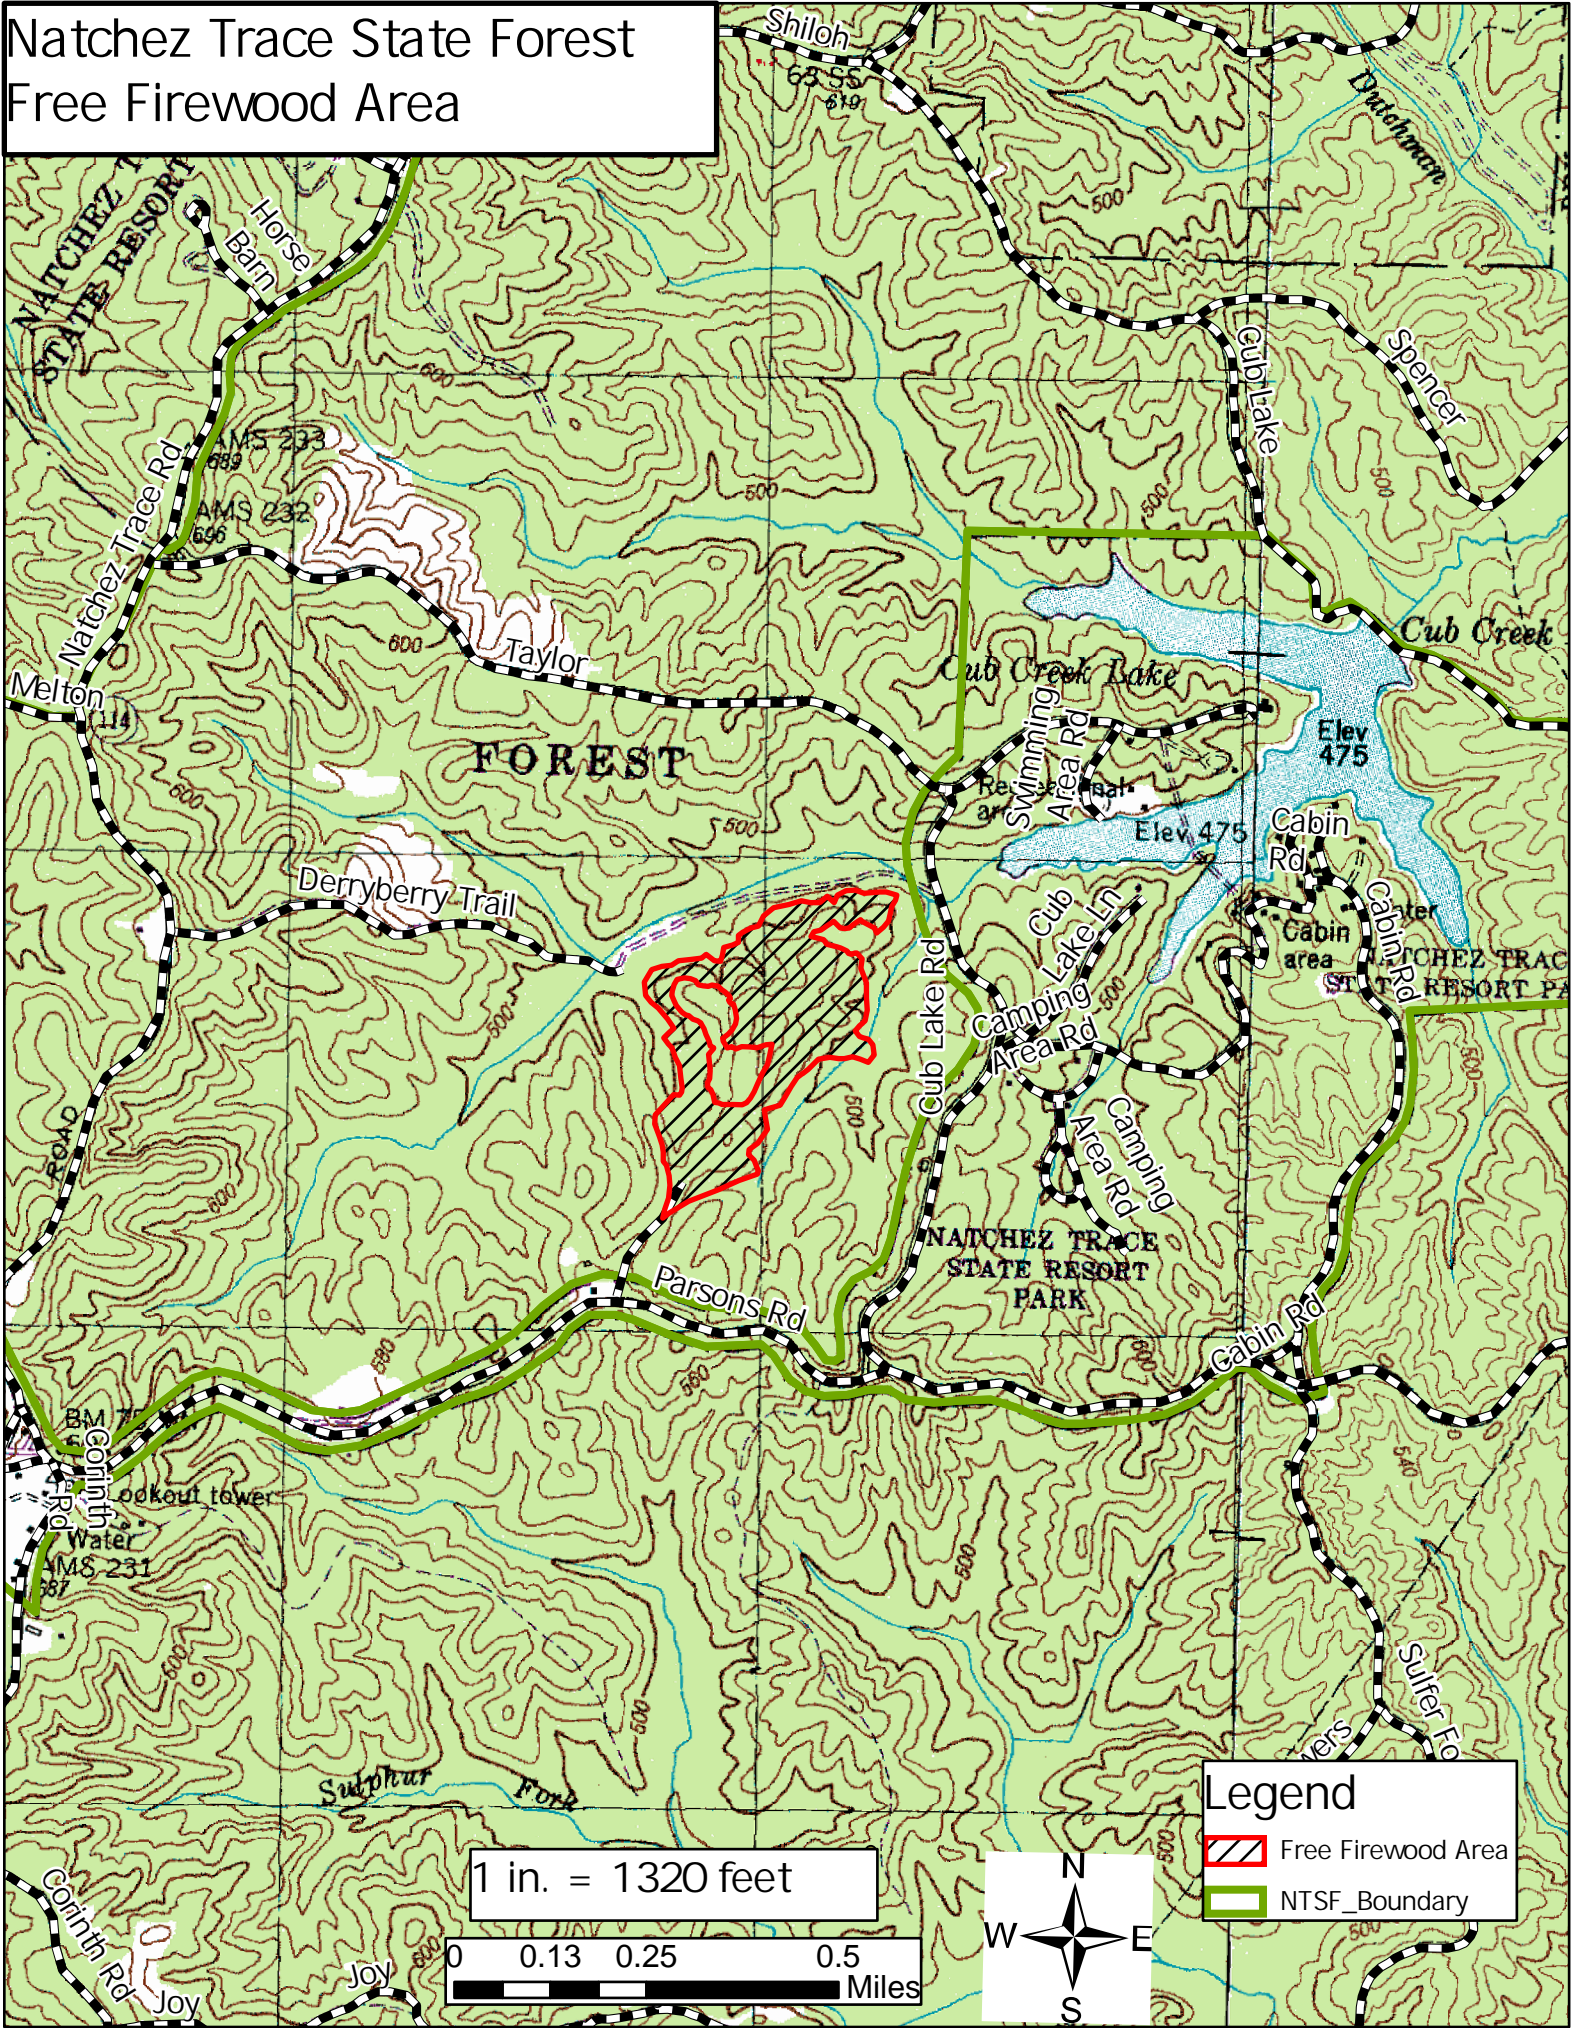

# Natchez Trace State Forest Free Firewood Area

1 in. = 1320 feet

**Legend**

-  Free Firewood Area
-  NTSF\_Boundary