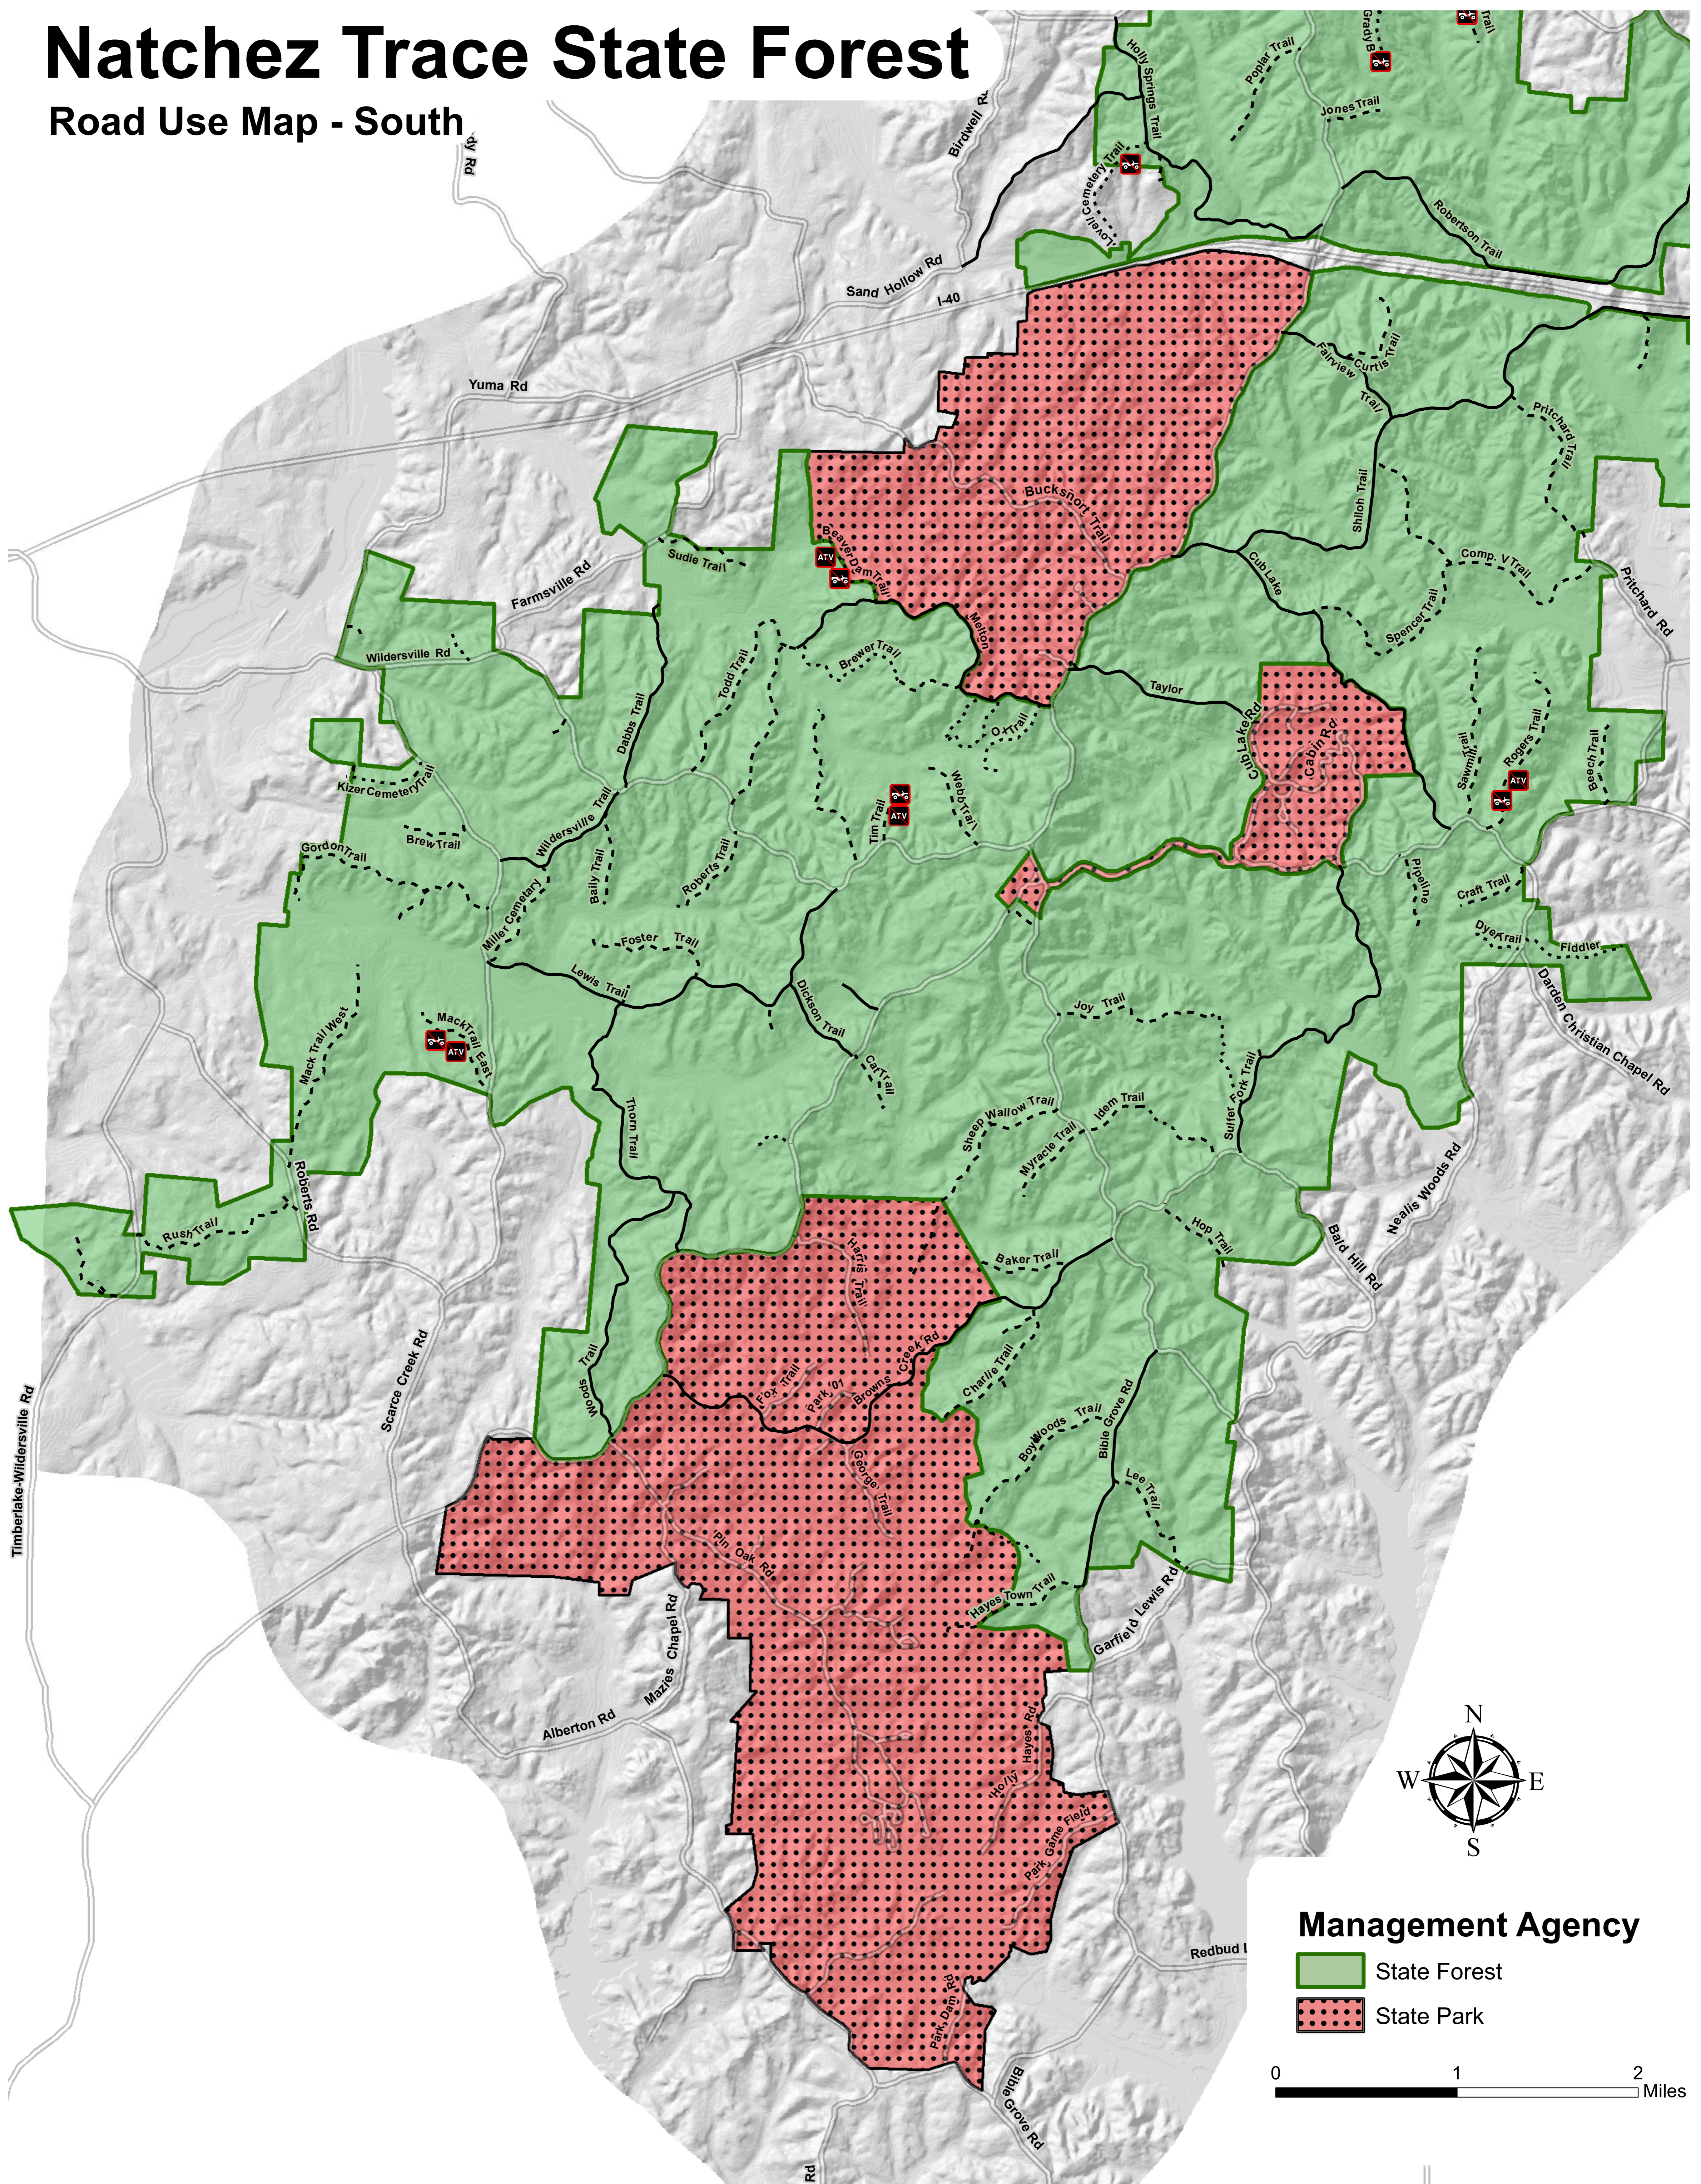

# Natchez Trace State Forest

## Road Use Map - South

\* Any unmapped trails are closed except to foot traffic only

### Public Road Use Restrictions

- No Horseback
- No OHV
- No ATV
- Foot Traffic Only