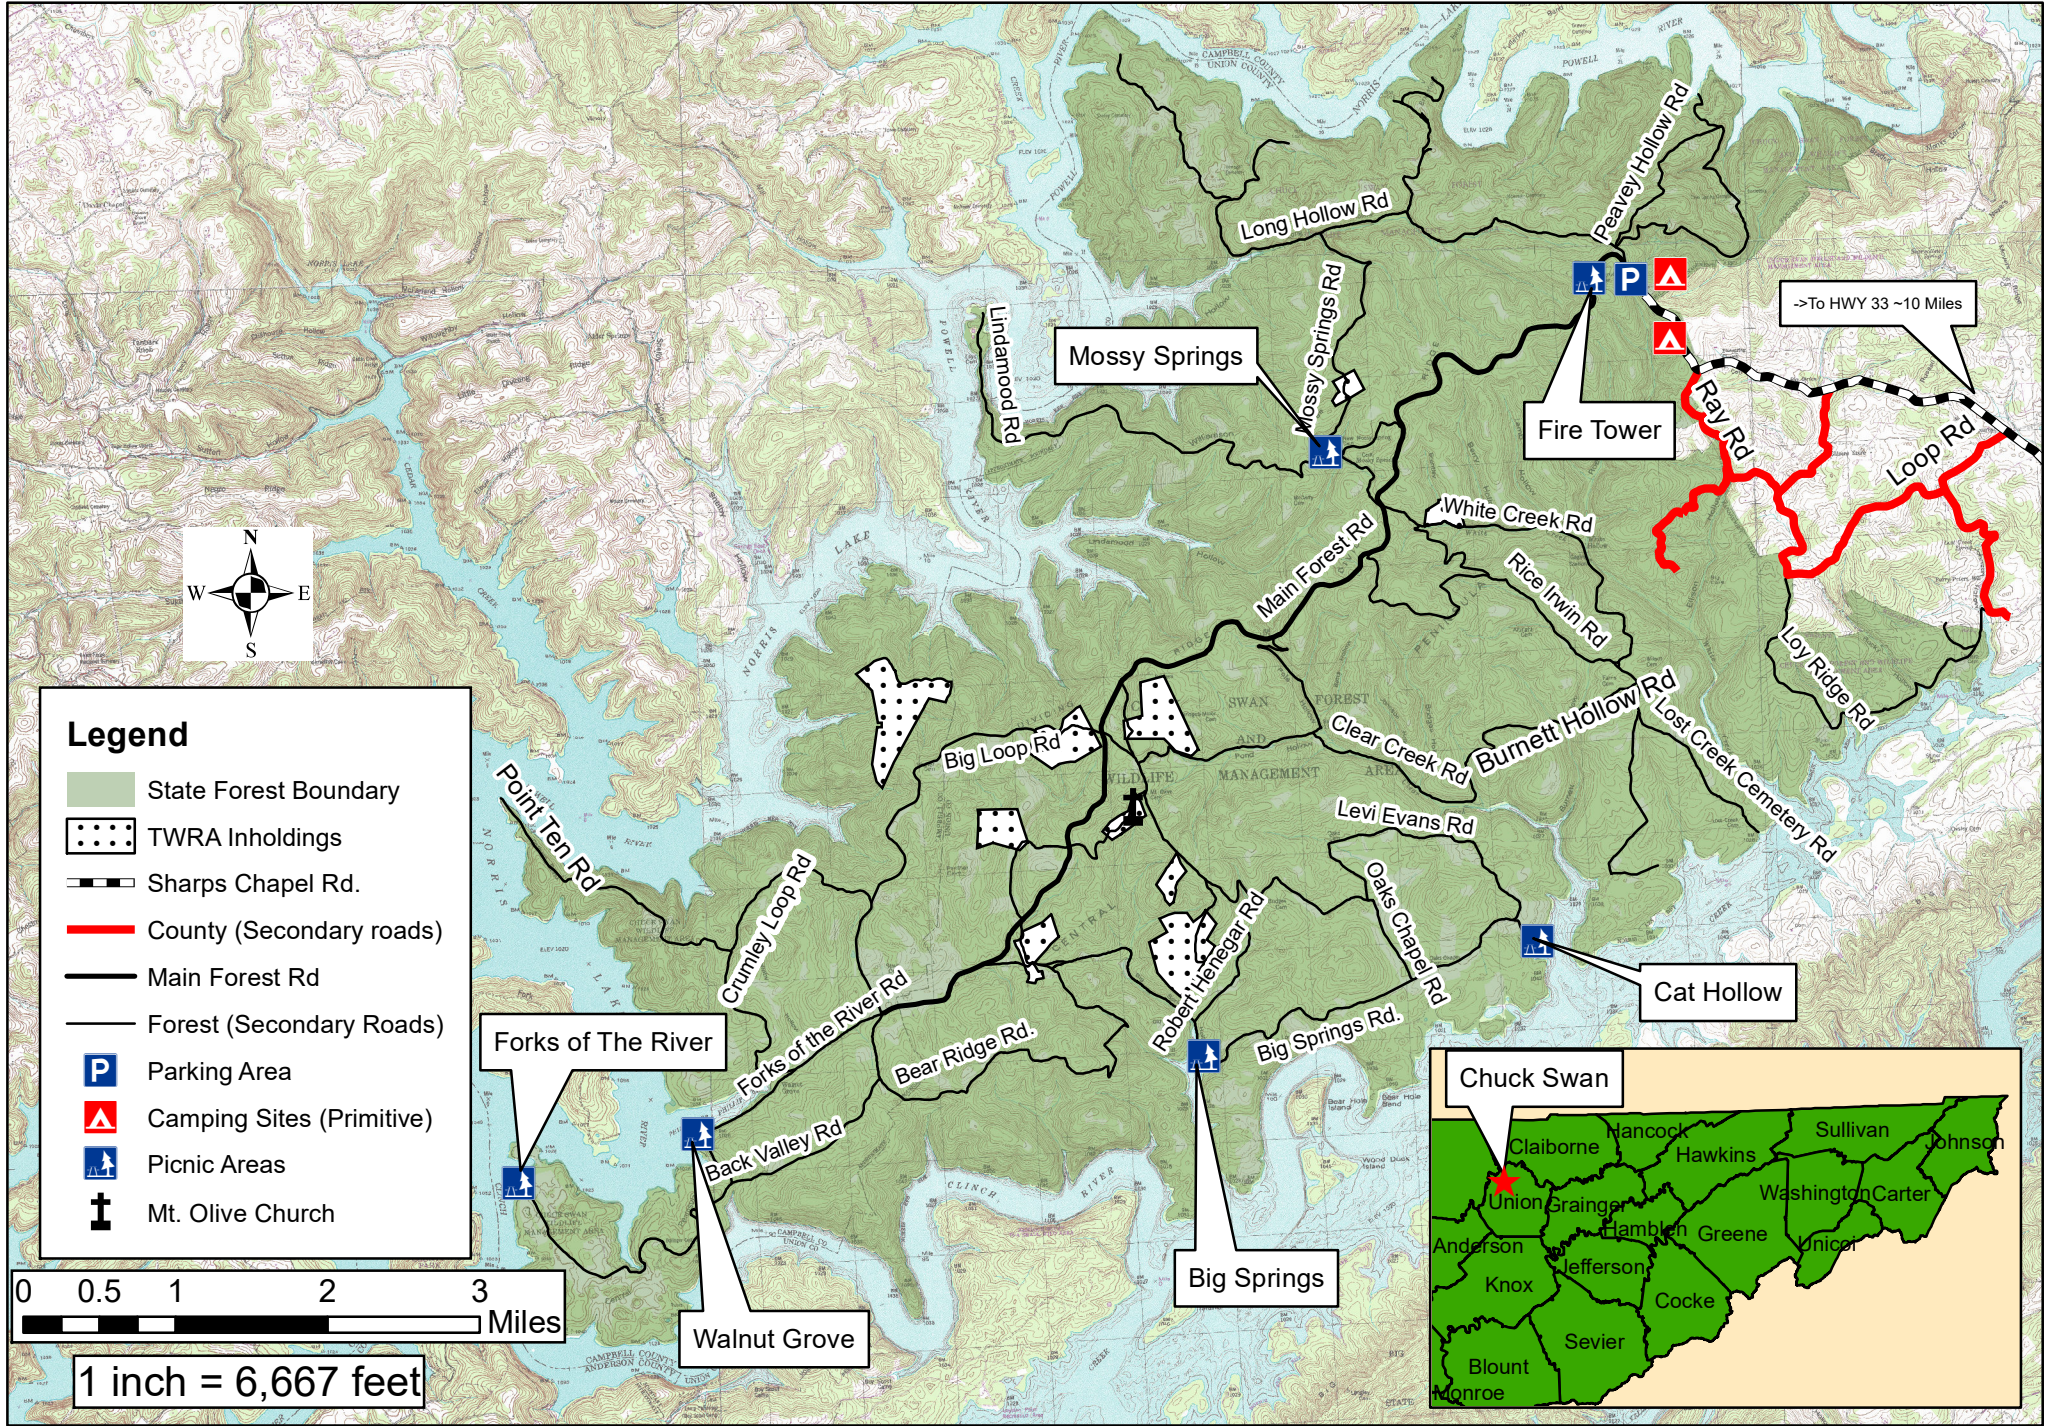

Chuck Swan State Forest Recreation Map

Legend

- State Forest Boundary
- TWRA Inholdings
- Sharps Chapel Rd.
- County (Secondary roads)
- Main Forest Rd
- Forest (Secondary Roads)
- P Parking Area
- Camping Sites (Primitive)
- 🌲 Picnic Areas
- Mt. Olive Church

1 inch = 6,667 feet