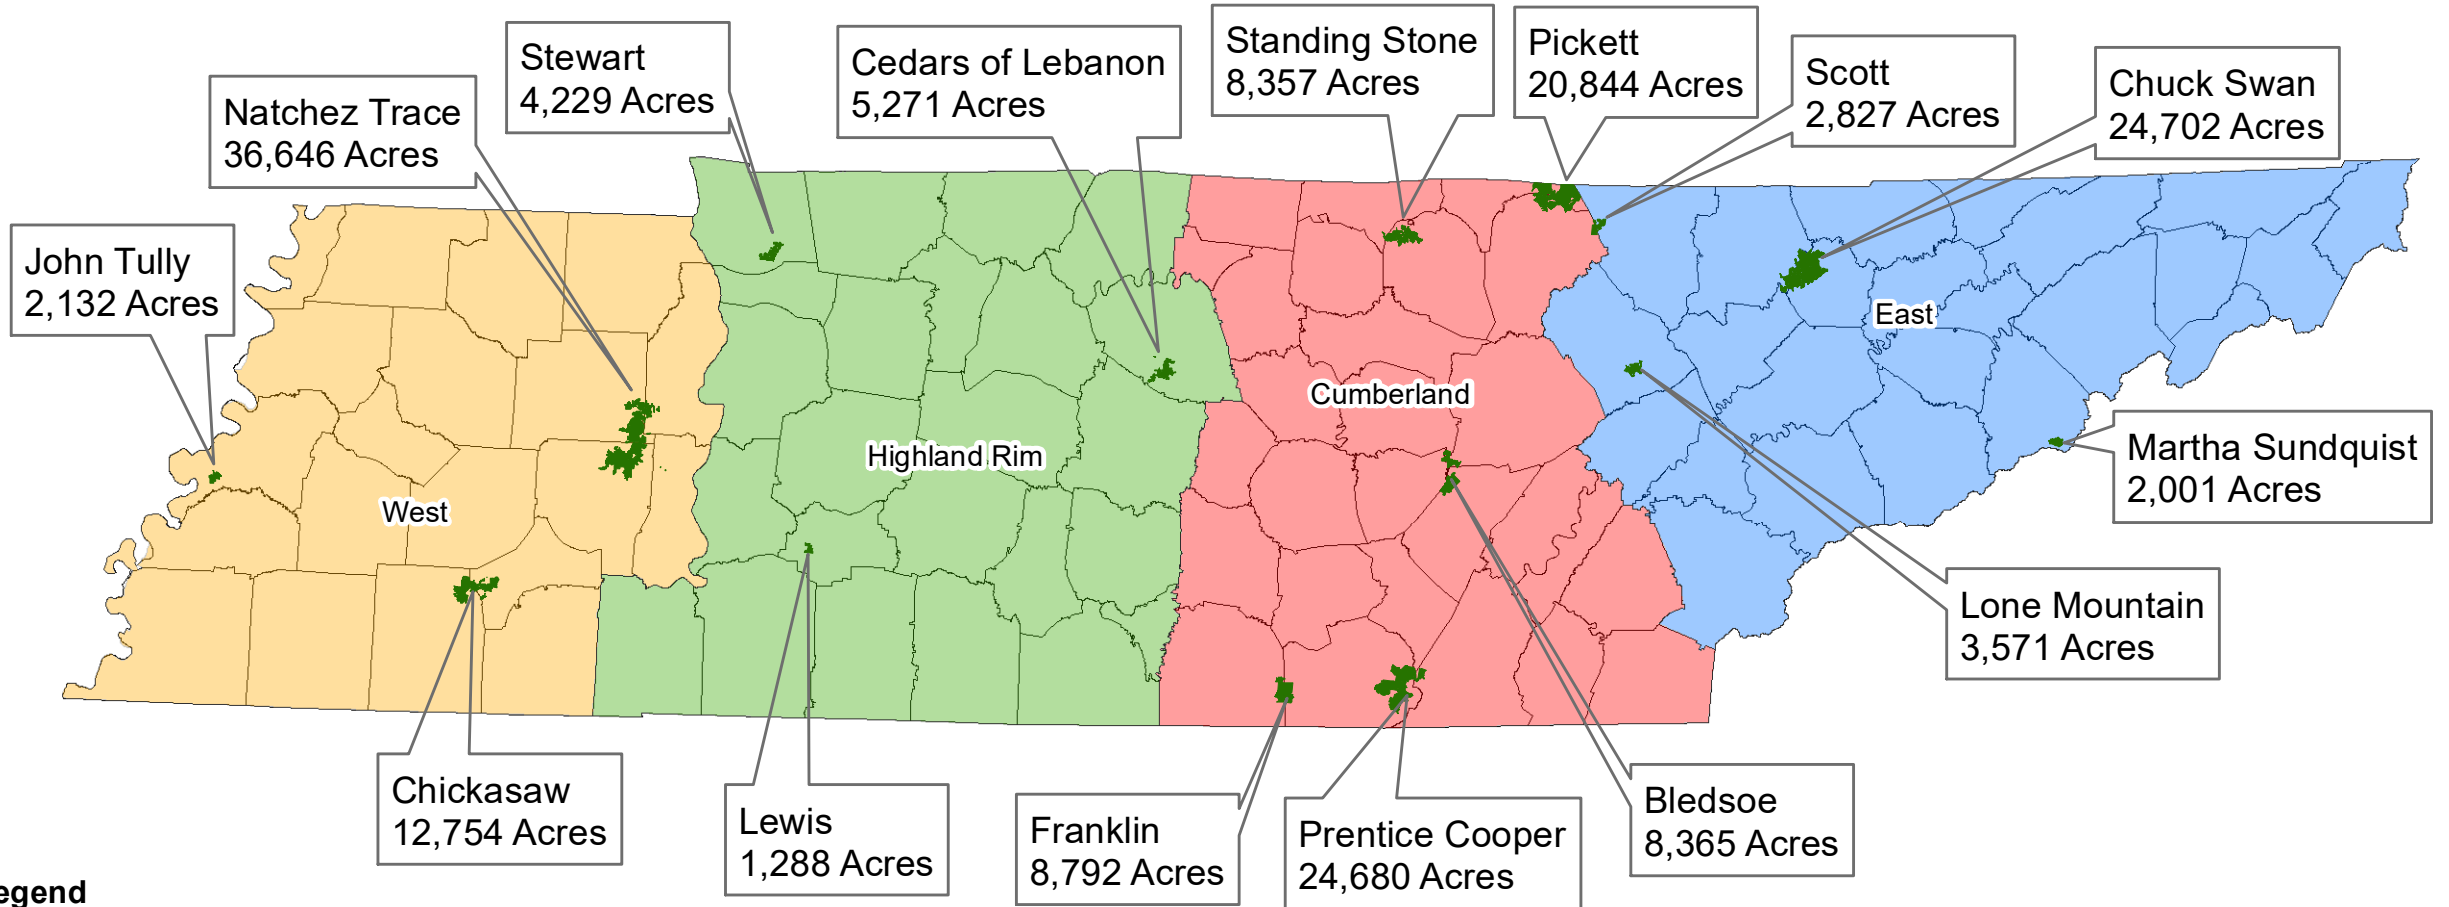

Tennessee State Forests

Total Acres 166,459

Legend

TDF District Boundaries

- East
- Cumberland
- Highland Rim
- West