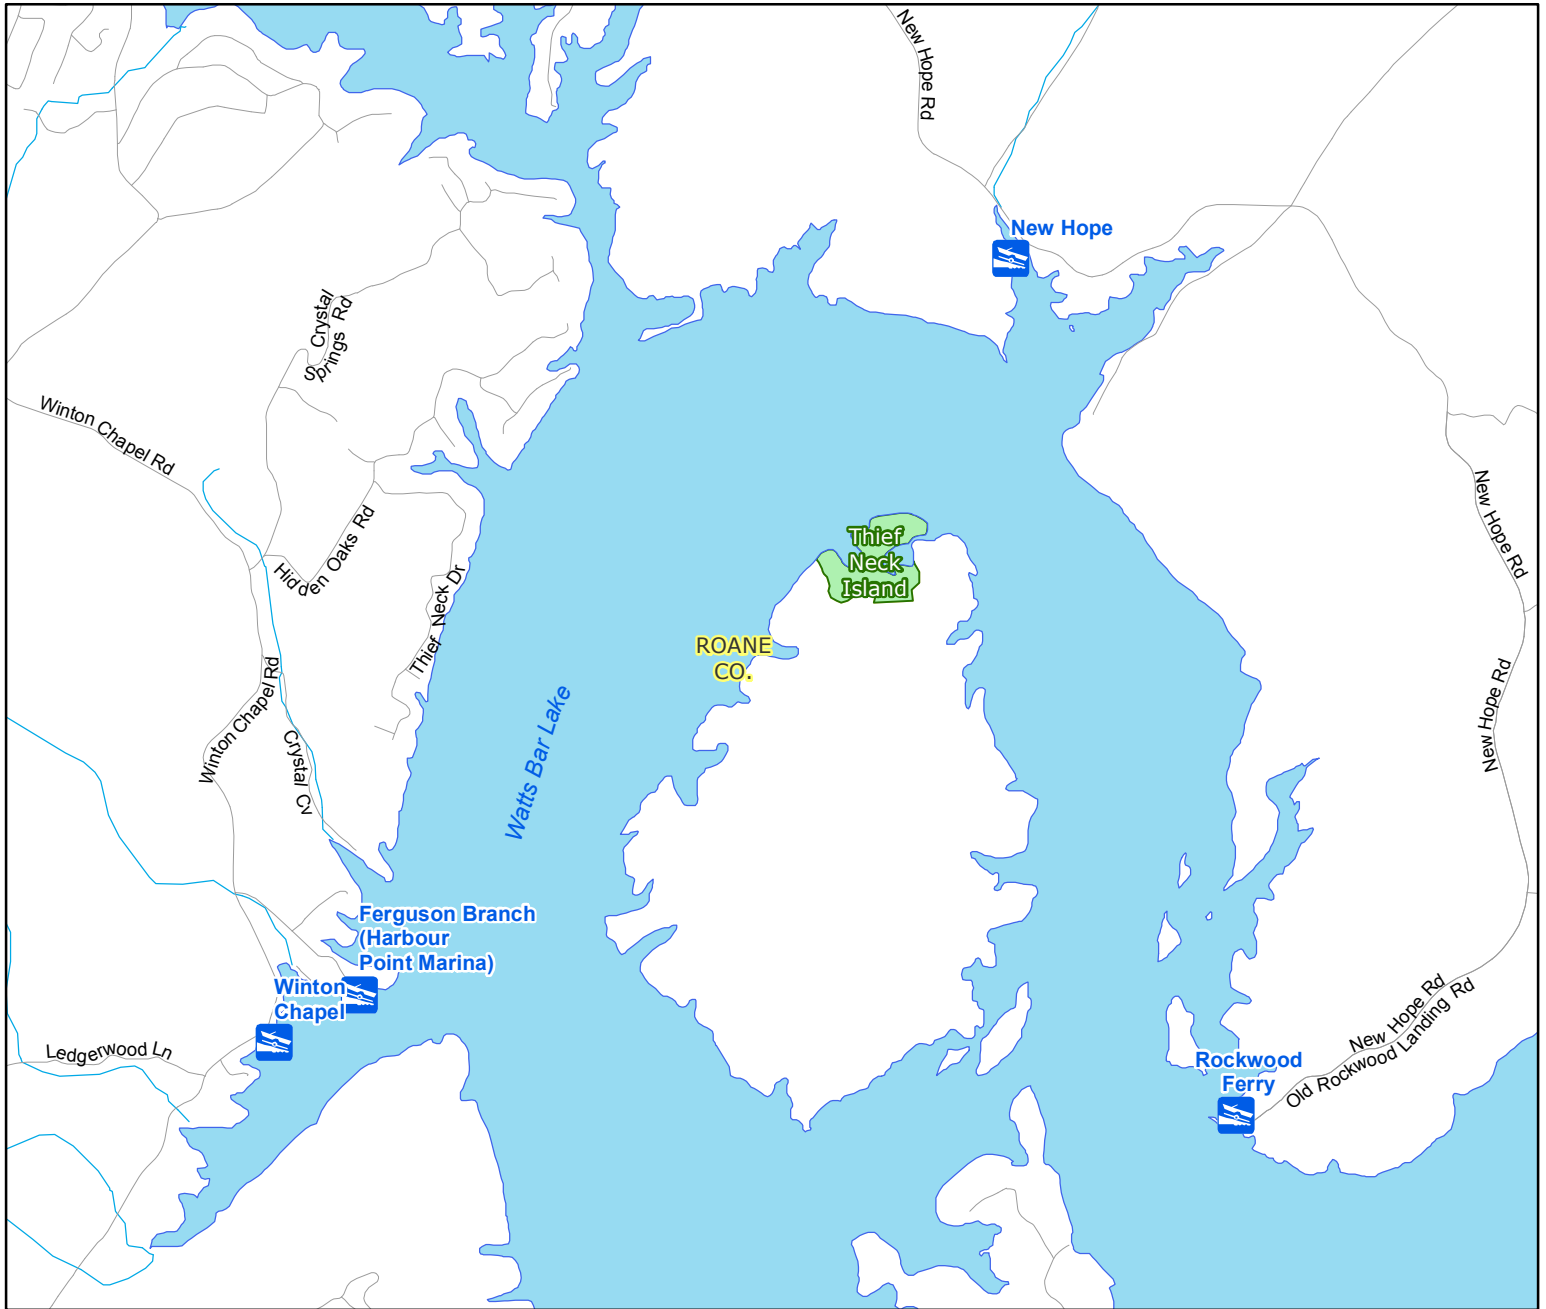

Watts Bar WMA - Thief Neck Island

Roane County, Tennessee

-  Thief Neck Island
-  Other Managed Lands