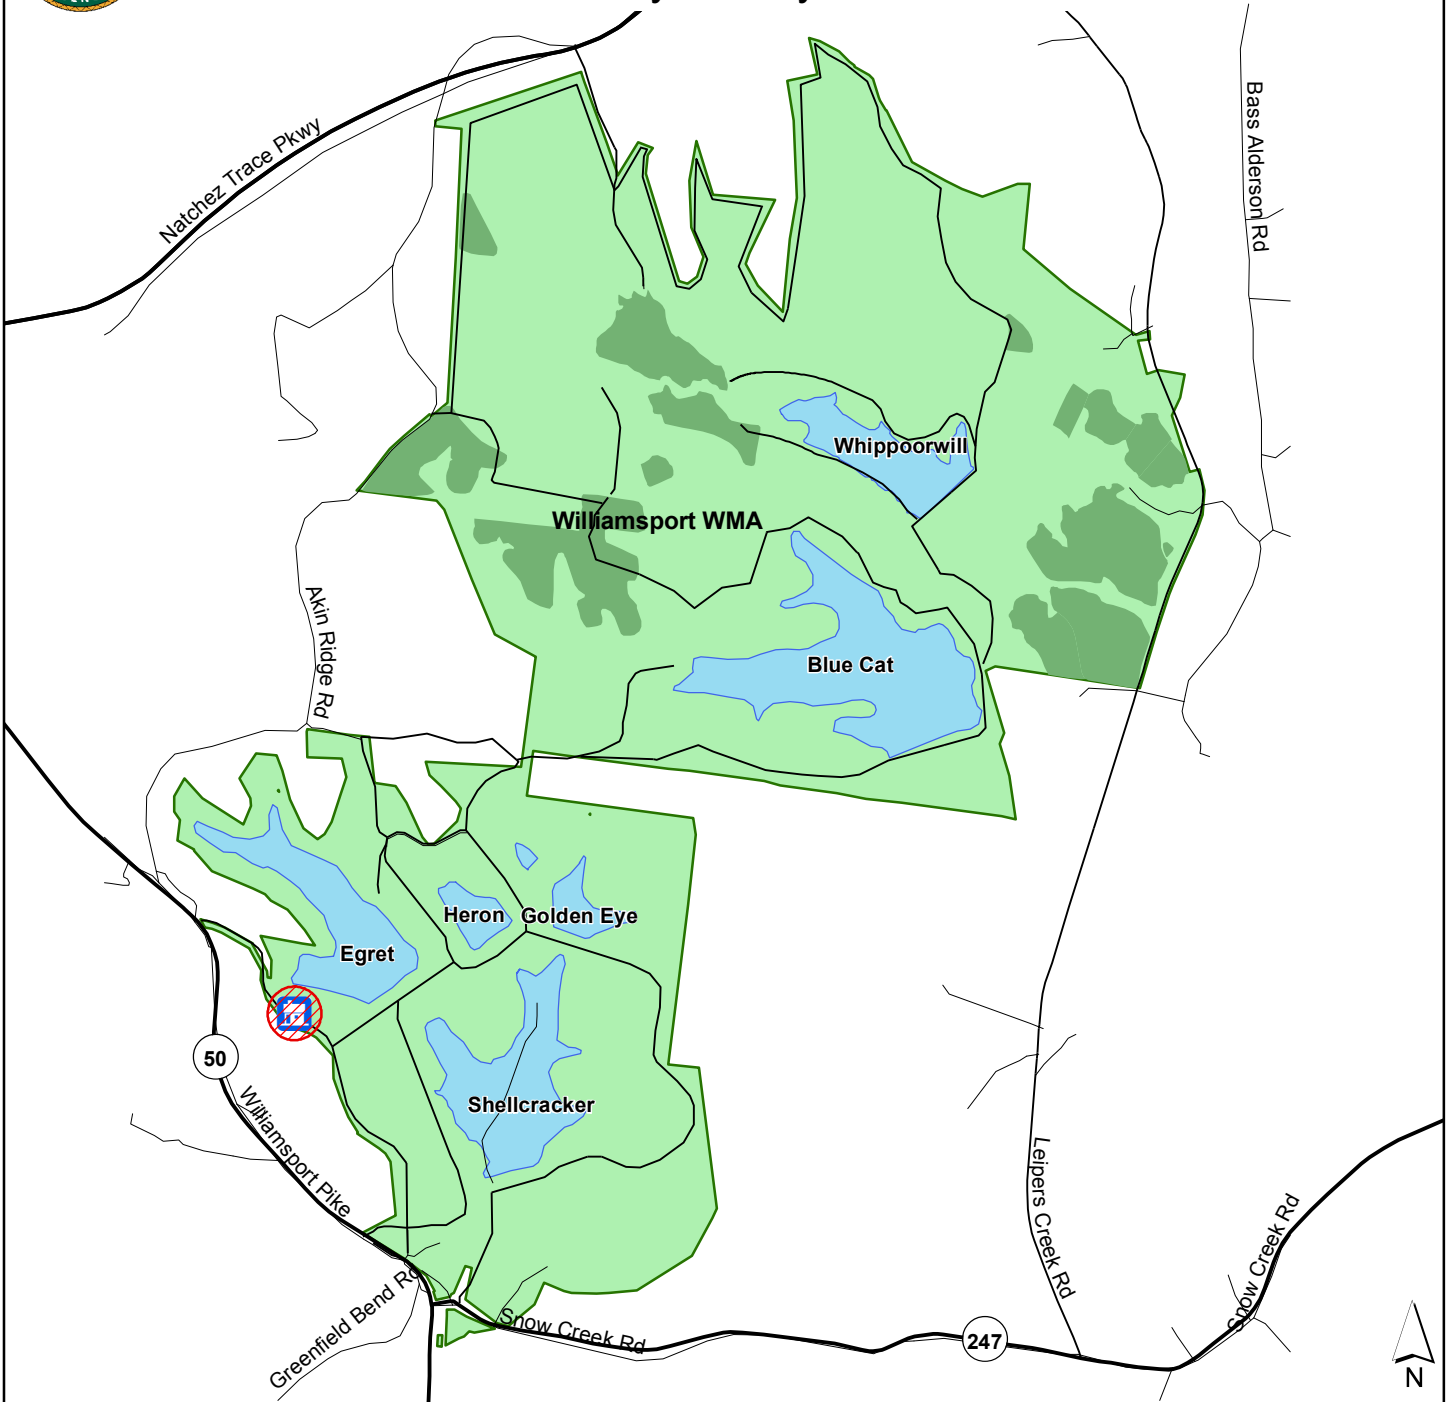

# Williamsport Wildlife Management Area Maury County, TN

-  Office
-  Fields
-  Williamsport Lakes
-  Williamsport WMA
-  Other Public Lands
-  Safety Zone