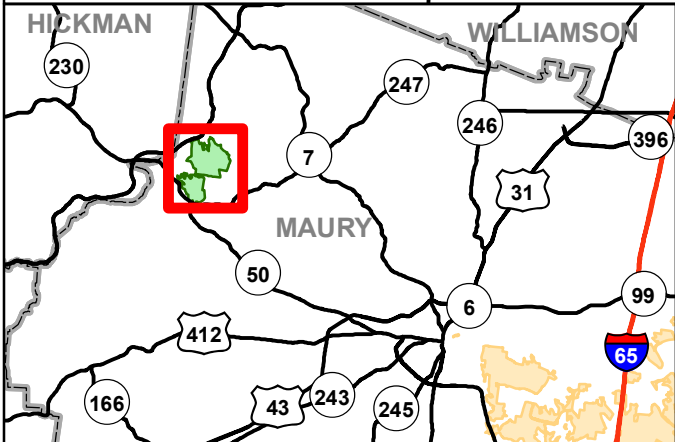

# Williamsport Wildlife Management Area Maury County, TN

-  Office
-  Fields
-  Williamsport Lakes
-  Williamsport WMA
-  Other Public Lands
-  Safety Zone