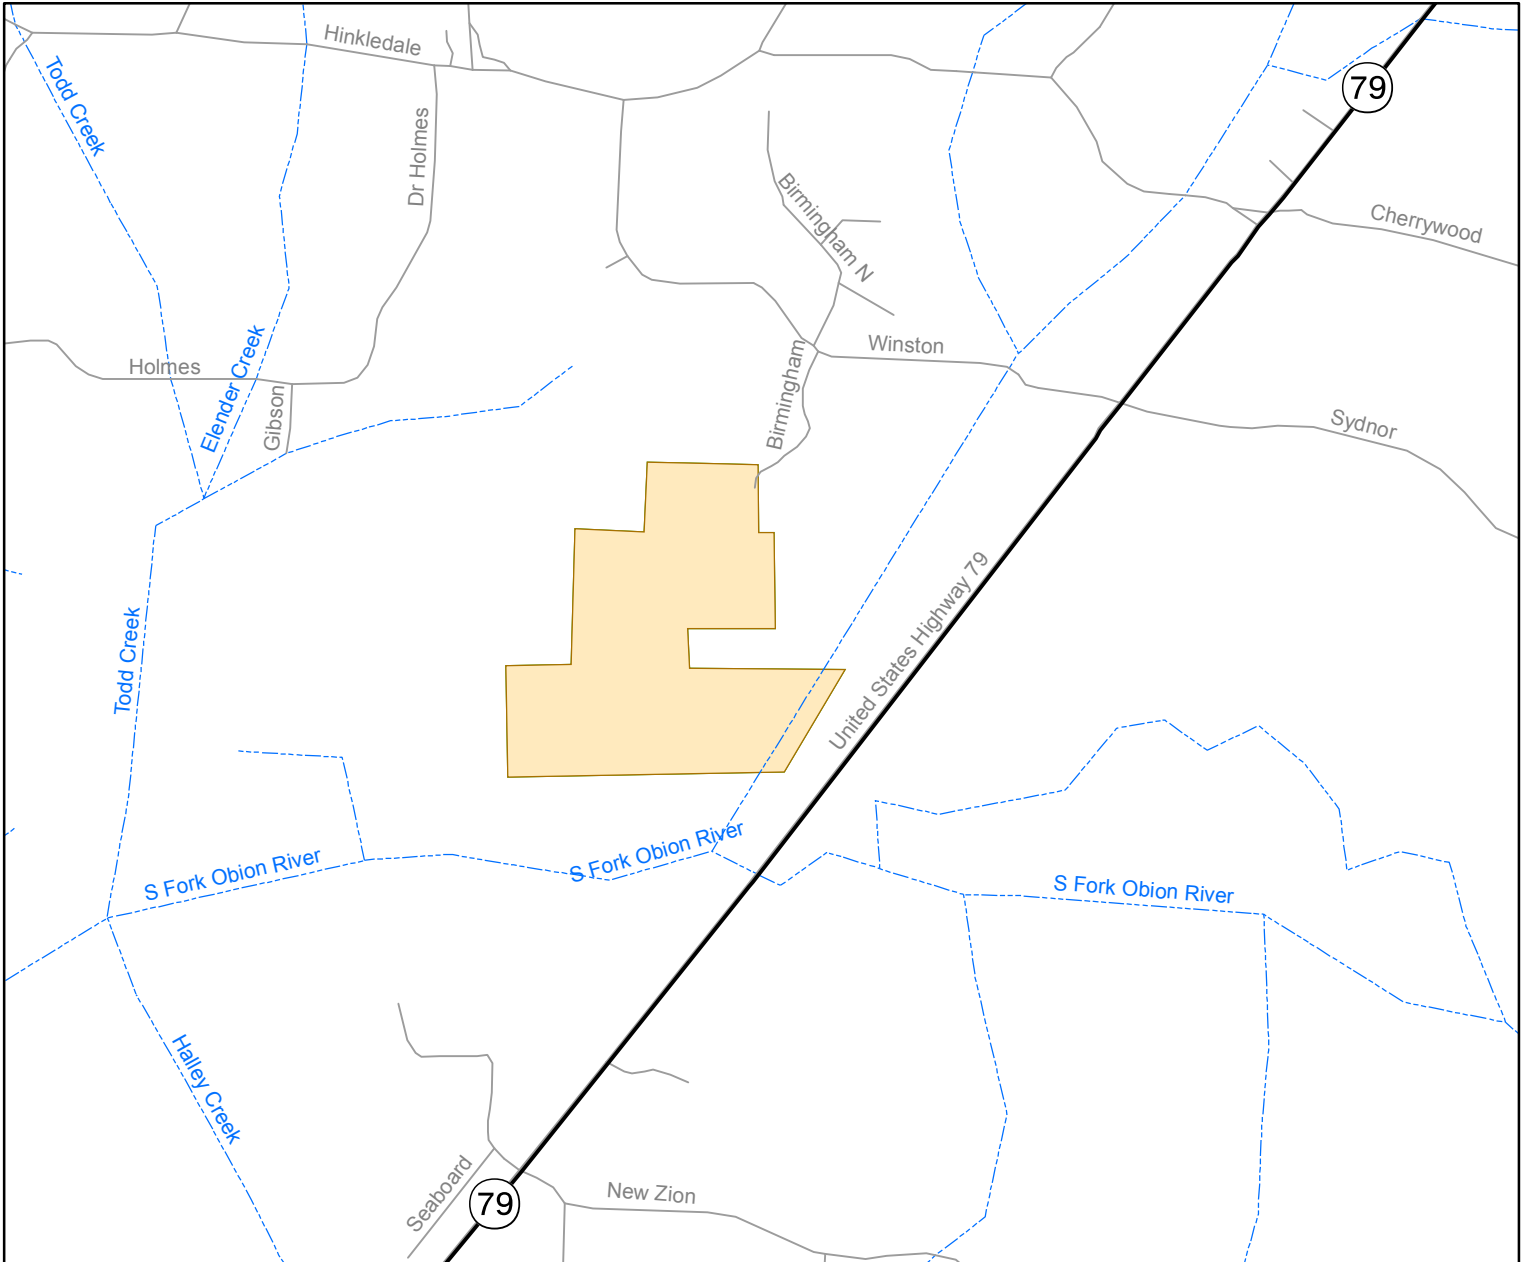

Jarrel Switch Refuge

Carroll County, Tennessee

0 0.25 0.5 1 Miles

Refuge

Other Management Areas

PCAN #328796 produced by TWRA GIS (12/06/05 DR)