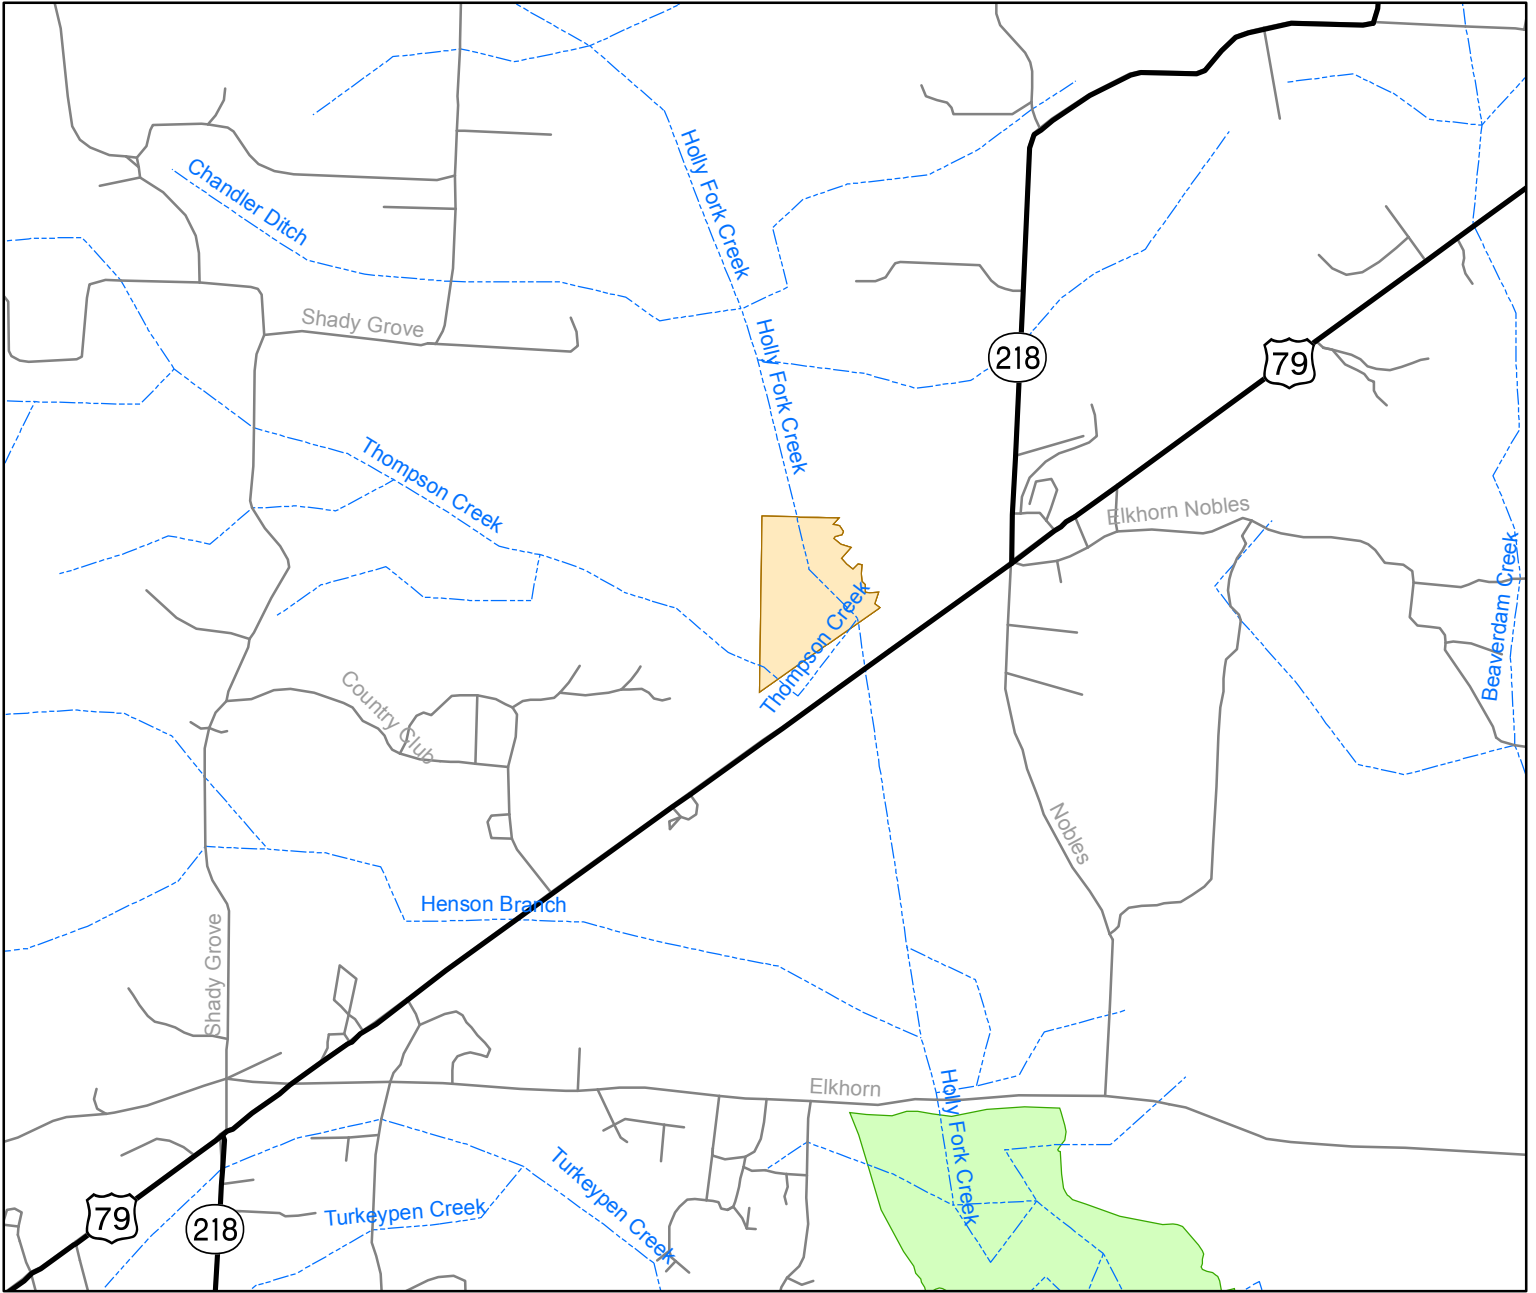

Holly Fork WMA

Henry County, Tennessee

0 0.25 0.5 1 Miles

WMA

Other Management Areas

PCAN #328796

produced by TWRA GIS (12/05/05 DR)