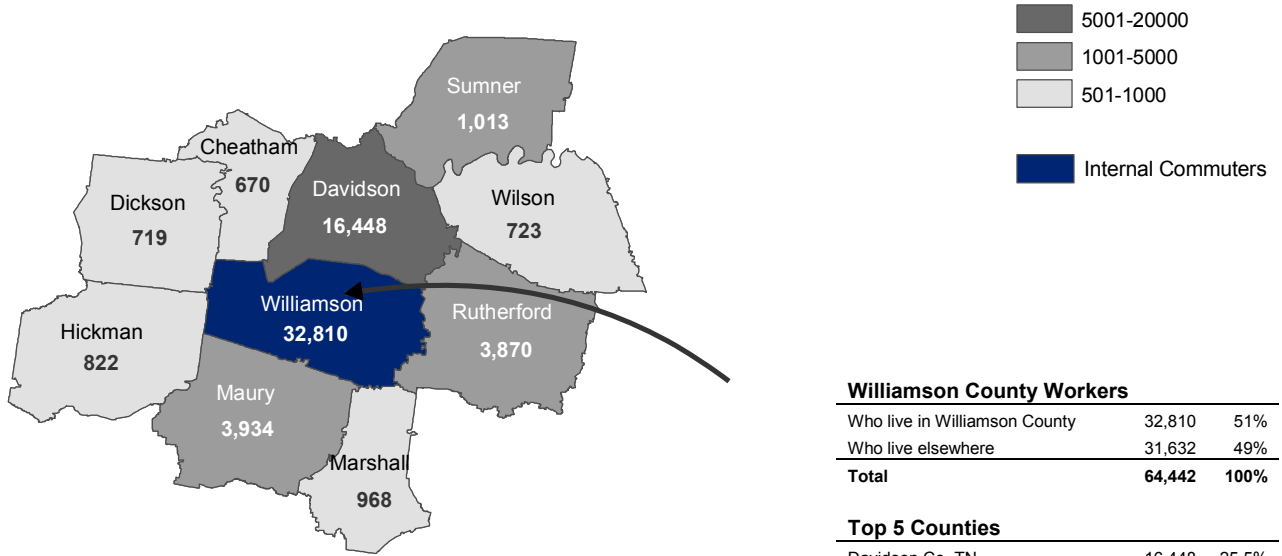

Where Do Williamson County Workers Live?

51% of Williamson County workers reside in Williamson County

Williamson County Workers

Who live in Williamson County	32,810	51%
Who live elsewhere	31,632	49%
Total	64,442	100%

Top 5 Counties

Davidson Co. TN	16,448	25.5%
Maury Co. TN	3,934	6.1%
Rutherford Co. TN	3,870	6.0%
Sumner Co. TN	1,013	1.6%
Marshall Co. TN	968	1.5%
Total from Top 5	26,233	40.7%

Where Do Williamson County Residents Work?

51% of workers residing in Williamson County work in Williamson County

Williamson County Residents

Who work in Williamson County	32,810	51%
Who work elsewhere	31,840	49%
Total	64,650	100%

Top 5 Counties

Davidson Co. TN	24,921	38.5%
Maury Co. TN	2,511	3.9%
Rutherford Co. TN	1,506	2.3%
Coffee Co. TN	247	0.4%
Wilson Co. TN	220	0.3%
Total in Top 5	29,405	45.4%