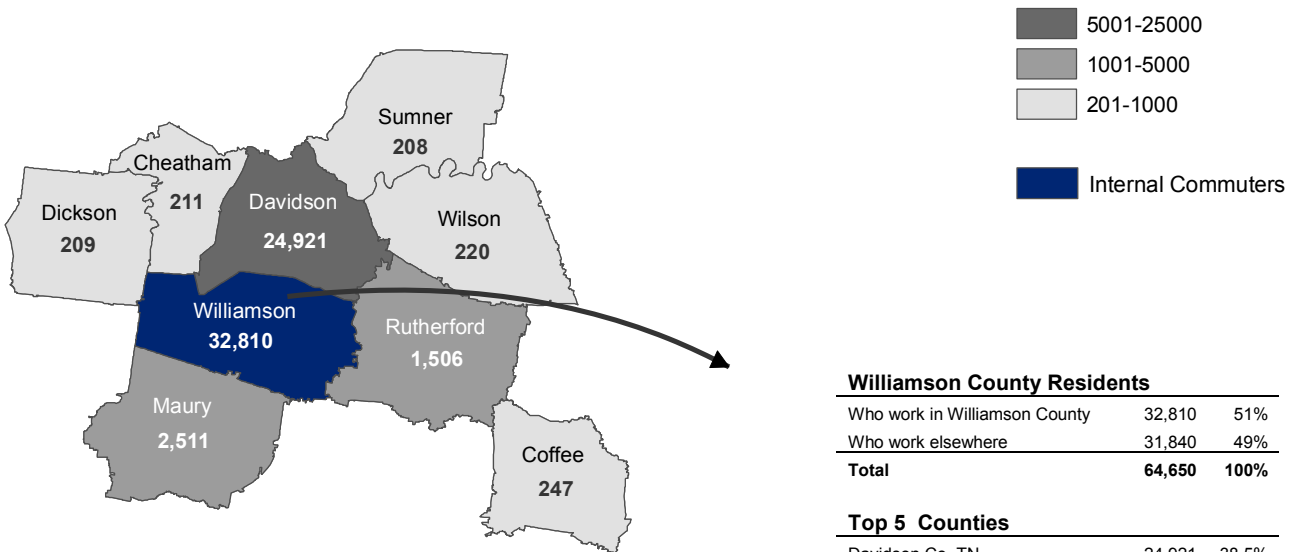

Where Do Williamson County Workers Live?

51% of Williamson County workers reside in Williamson County

Williamson County Workers

Who live in Williamson County	32,810	51%
Who live elsewhere	31,632	49%
Total	64,442	100%

Top 5 Counties

Davidson Co. TN	16,448	25.5%
Maury Co. TN	3,934	6.1%
Rutherford Co. TN	3,870	6.0%
Sumner Co. TN	1,013	1.6%
Marshall Co. TN	968	1.5%
Total from Top 5	26,233	40.7%

Where Do Williamson County Residents Work?

51% of workers residing in Williamson County work in Williamson County

Williamson County Residents

Who work in Williamson County	32,810	51%
Who work elsewhere	31,840	49%
Total	64,650	100%

Top 5 Counties

Davidson Co. TN	24,921	38.5%
Maury Co. TN	2,511	3.9%
Rutherford Co. TN	1,506	2.3%
Coffee Co. TN	247	0.4%
Wilson Co. TN	220	0.3%
Total in Top 5	29,405	45.4%