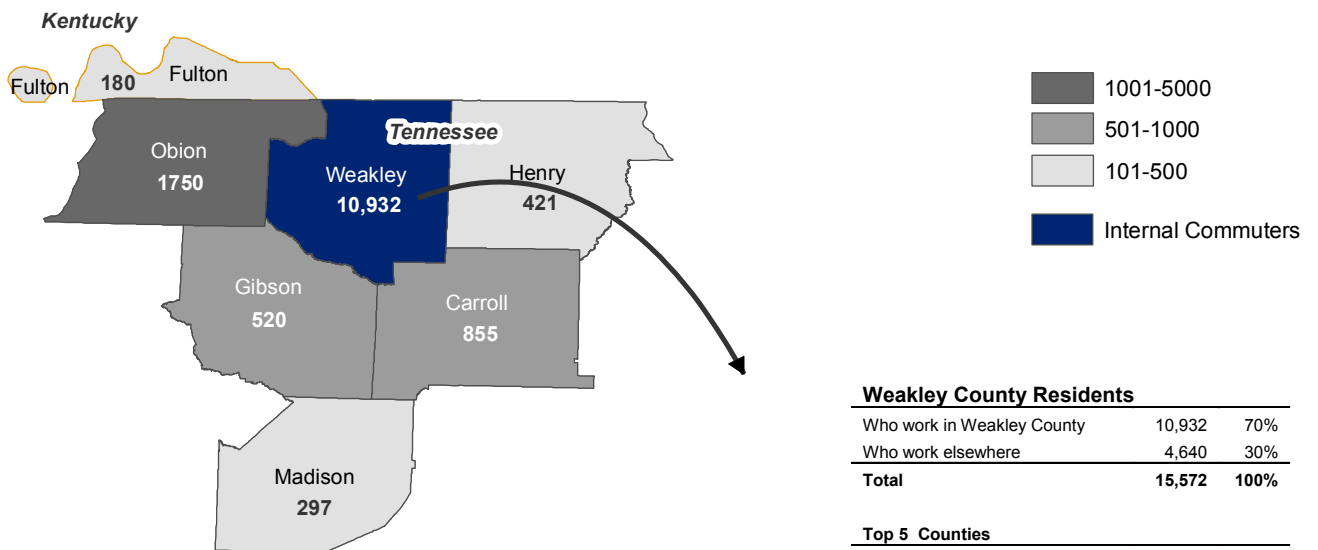

## Where Do Weakley County Workers Live?

*83% of Weakley County workers reside in Weakley County*

<b>Weakley County Workers</b>		
Who live in Weakley County	10,932	83%
Who live elsewhere	2,277	17%
<b>Total</b>	<b>13,209</b>	<b>100%</b>

<b>Top 5 Counties</b>		
Obion Co. TN	814	6.2%
Henry Co. TN	310	2.3%
Carroll Co. TN	267	2.0%
Gibson Co. TN	230	1.7%
Graves Co. KY	157	1.2%
<b>Total from Top 5</b>	<b>1,778</b>	<b>13.4%</b>

## Where Do Weakley County Residents Work?

*70% of workers residing in Weakley County work in Weakley County*

<b>Weakley County Residents</b>		
Who work in Weakley County	10,932	70%
Who work elsewhere	4,640	30%
<b>Total</b>	<b>15,572</b>	<b>100%</b>

<b>Top 5 Counties</b>		
Obion Co. TN	1,750	11.2%
Carroll Co. TN	855	5.5%
Gibson Co. TN	520	3.3%
Henry Co. TN	421	2.7%
Madison Co. TN	297	1.9%
<b>Total in Top 5</b>	<b>3,843</b>	<b>24.6%</b>