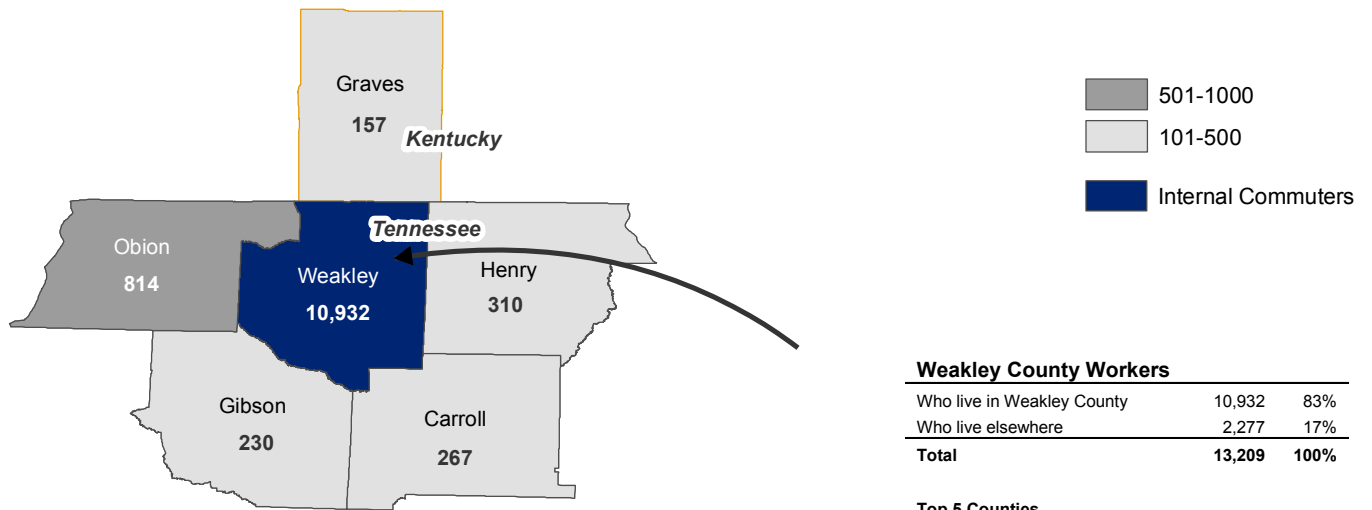

## Where Do Weakley County Workers Live?

*83% of Weakley County workers reside in Weakley County*

<b>Weakley County Workers</b>		
Who live in Weakley County	10,932	83%
Who live elsewhere	2,277	17%
<b>Total</b>	<b>13,209</b>	<b>100%</b>

<b>Top 5 Counties</b>		
Obion Co. TN	814	6.2%
Henry Co. TN	310	2.3%
Carroll Co. TN	267	2.0%
Gibson Co. TN	230	1.7%
Graves Co. KY	157	1.2%
<b>Total from Top 5</b>	<b>1,778</b>	<b>13.4%</b>

## Where Do Weakley County Residents Work?

*70% of workers residing in Weakley County work in Weakley County*

<b>Weakley County Residents</b>		
Who work in Weakley County	10,932	70%
Who work elsewhere	4,640	30%
<b>Total</b>	<b>15,572</b>	<b>100%</b>

<b>Top 5 Counties</b>		
Obion Co. TN	1,750	11.2%
Carroll Co. TN	855	5.5%
Gibson Co. TN	520	3.3%
Henry Co. TN	421	2.7%
Madison Co. TN	297	1.9%
<b>Total in Top 5</b>	<b>3,843</b>	<b>24.6%</b>