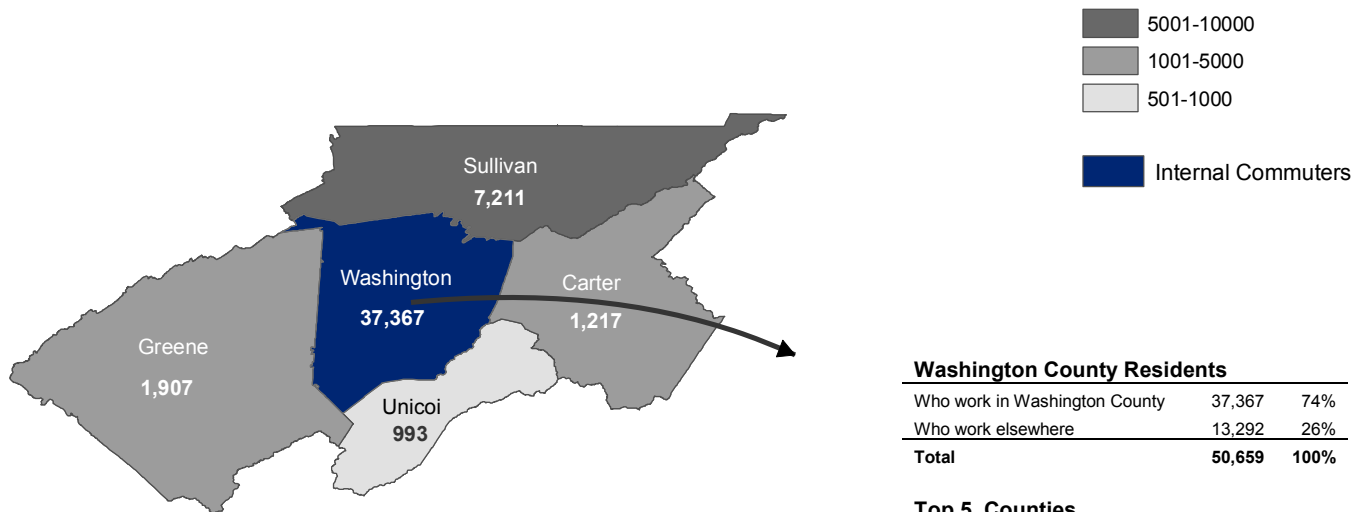

Where Do Washington County Workers Live?

62% of Washington County workers reside in Washington County

Washington County Workers

Category	Count	Percentage
Who live in Washington County	37,367	62%
Who live elsewhere	22,773	38%
Total	60,140	100%

Top 5 Counties

County	Count	Percentage
Carter Co. TN	9,688	16.1%
Sullivan Co. TN	7,171	11.9%
Unicoi Co. TN	2,320	3.9%
Greene Co. TN	1,047	1.7%
Hawkins Co. TN	741	1.2%
Total from Top 5	20,967	34.8%

Where Do Washington County Residents Work?

74% of workers residing in Washington County work in Washington County

Washington County Residents

Category	Count	Percentage
Who work in Washington County	37,367	74%
Who work elsewhere	13,292	26%
Total	50,659	100%

Top 5 Counties

County	Count	Percentage
Sullivan Co. TN	7,211	14.2%
Greene Co. TN	1,907	3.8%
Carter Co. TN	1,217	2.4%
Unicoi Co. TN	993	2.0%
Bristol city VA	301	0.6%
Total in Top 5	11,629	23.0%