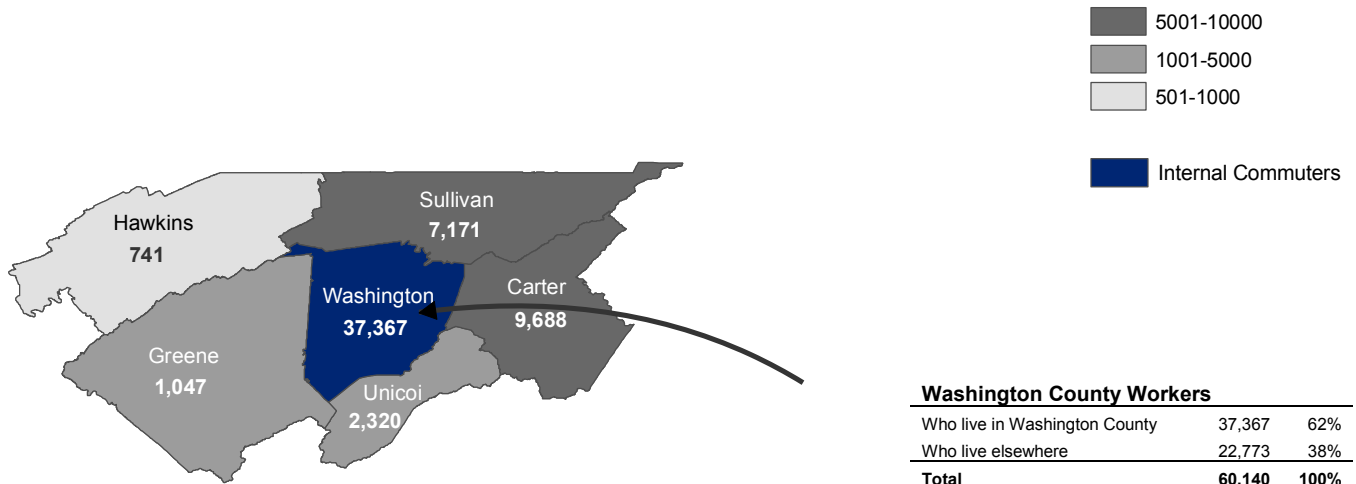

Where Do Washington County Workers Live?

62% of Washington County workers reside in Washington County

Washington County Workers

Category	Count	Percentage
Who live in Washington County	37,367	62%
Who live elsewhere	22,773	38%
Total	60,140	100%

Top 5 Counties

County	Count	Percentage
Carter Co. TN	9,688	16.1%
Sullivan Co. TN	7,171	11.9%
Unicoi Co. TN	2,320	3.9%
Greene Co. TN	1,047	1.7%
Hawkins Co. TN	741	1.2%
Total from Top 5	20,967	34.8%

Where Do Washington County Residents Work?

74% of workers residing in Washington County work in Washington County

Washington County Residents

Category	Count	Percentage
Who work in Washington County	37,367	74%
Who work elsewhere	13,292	26%
Total	50,659	100%

Top 5 Counties

County	Count	Percentage
Sullivan Co. TN	7,211	14.2%
Greene Co. TN	1,907	3.8%
Carter Co. TN	1,217	2.4%
Unicoi Co. TN	993	2.0%
Bristol city VA	301	0.6%
Total in Top 5	11,629	23.0%