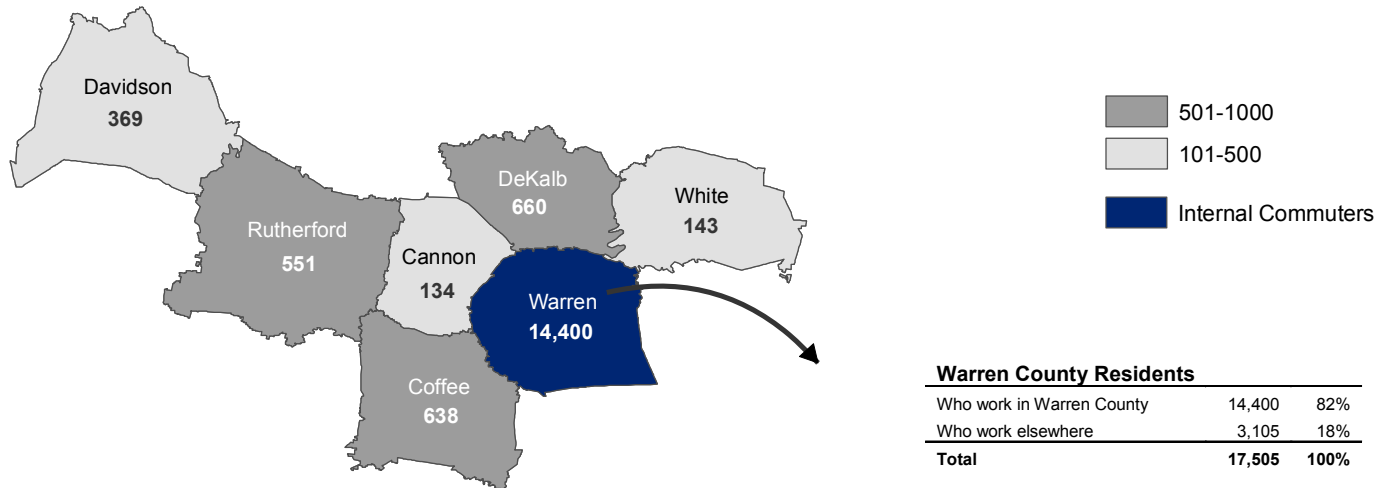

**Where Do Warren County Workers Live?**  
*76% of Warren County workers reside in Warren County*

**Warren County Workers**

Who live in Warren County	14,400	76%
Who live elsewhere	4,604	24%
<b>Total</b>	<b>19,004</b>	<b>100%</b>

**Top 5 Counties**

Coffee Co. TN	988	5.2%
Grundy Co. TN	580	3.1%
Van Buren Co. TN	529	2.8%
Rutherford Co. TN	389	2.0%
White Co. TN	339	1.8%
<b>Total from Top 5</b>	<b>2,825</b>	<b>14.9%</b>

**Where Do Warren County Residents Work?**  
*82% of workers residing in Warren County work in Warren County*

**Warren County Residents**

Who work in Warren County	14,400	82%
Who work elsewhere	3,105	18%
<b>Total</b>	<b>17,505</b>	<b>100%</b>

**Top 5 Counties**

DeKalb Co. TN	660	3.8%
Coffee Co. TN	638	3.6%
Rutherford Co. TN	551	3.1%
Davidson Co. TN	369	2.1%
White Co. TN	143	0.8%
<b>Total in Top 5</b>	<b>2,361</b>	<b>13.4%</b>