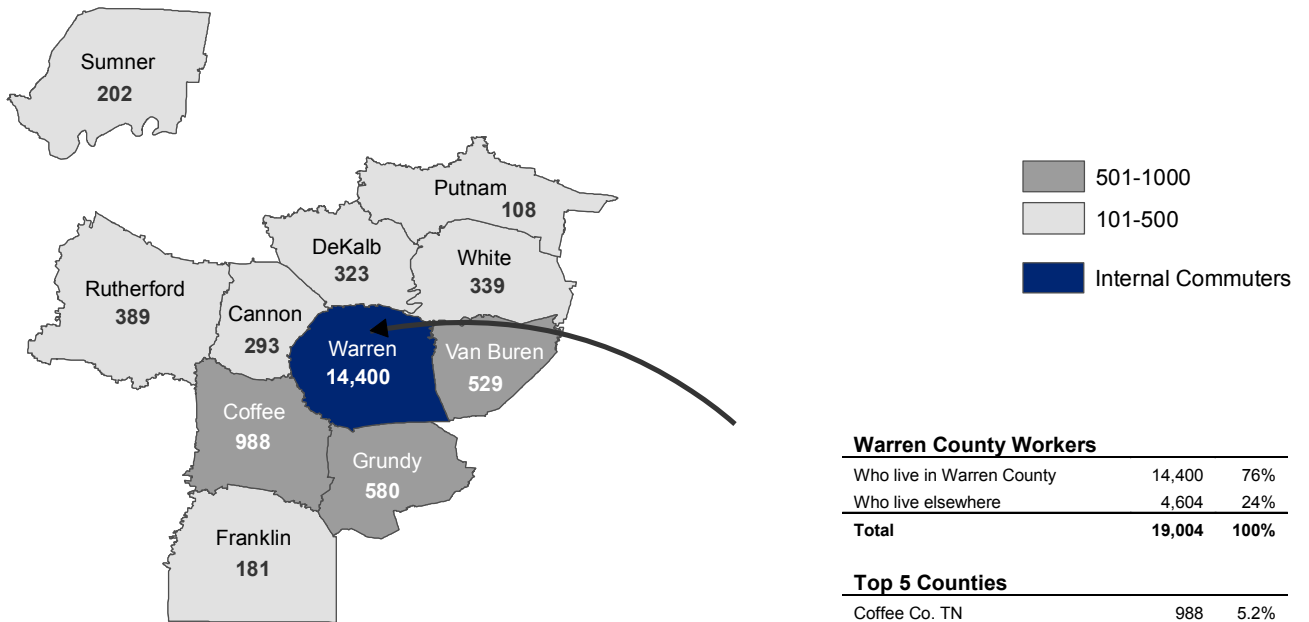

**Where Do Warren County Workers Live?**  
*76% of Warren County workers reside in Warren County*

**Warren County Workers**

Who live in Warren County	14,400	76%
Who live elsewhere	4,604	24%
<b>Total</b>	<b>19,004</b>	<b>100%</b>

**Top 5 Counties**

Coffee Co. TN	988	5.2%
Grundy Co. TN	580	3.1%
Van Buren Co. TN	529	2.8%
Rutherford Co. TN	389	2.0%
White Co. TN	339	1.8%
<b>Total from Top 5</b>	<b>2,825</b>	<b>14.9%</b>

**Where Do Warren County Residents Work?**  
*82% of workers residing in Warren County work in Warren County*

**Warren County Residents**

Who work in Warren County	14,400	82%
Who work elsewhere	3,105	18%
<b>Total</b>	<b>17,505</b>	<b>100%</b>

**Top 5 Counties**

DeKalb Co. TN	660	3.8%
Coffee Co. TN	638	3.6%
Rutherford Co. TN	551	3.1%
Davidson Co. TN	369	2.1%
White Co. TN	143	0.8%
<b>Total in Top 5</b>	<b>2,361</b>	<b>13.4%</b>