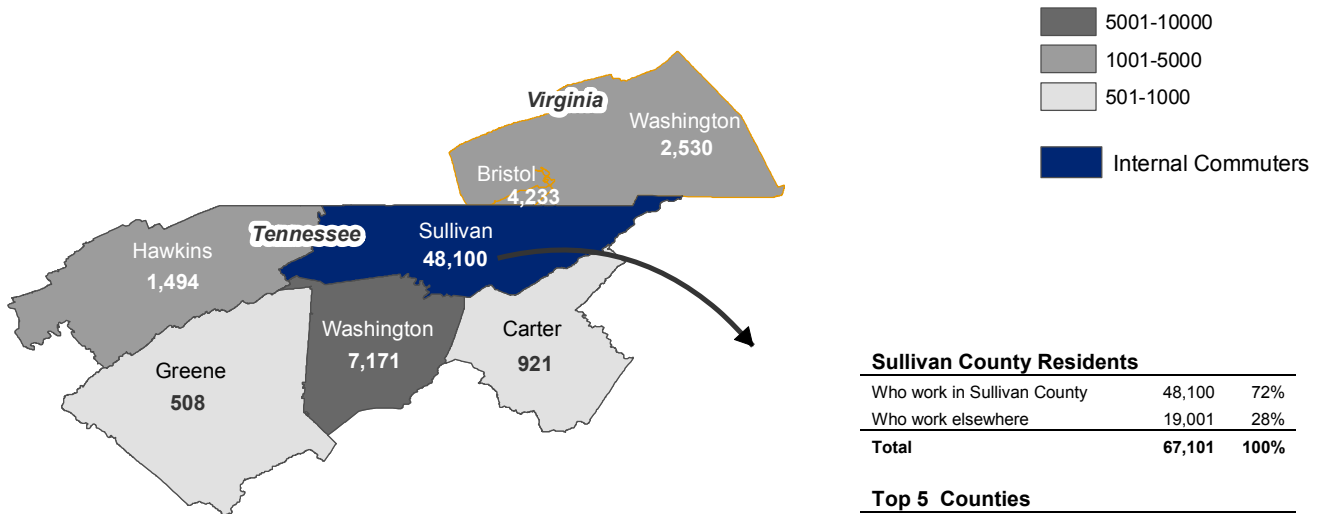

Where Do Sullivan County Workers Live?

65% of Sullivan County workers reside in Sullivan County

Sullivan County Workers		
Who live in Sullivan County	48,100	65%
Who live elsewhere	26,279	35%
Total	74,379	100%

Top 5 Counties		
Washington Co. TN	7,211	9.7%
Hawkins Co. TN	5,953	8.0%
Scott Co. VA	3,625	4.9%
Washington Co. VA	2,471	3.3%
Bristol city VA	2,045	2.7%
Total from Top 5	21,305	28.6%

Where Do Sullivan County Residents Work?

72% of workers residing in Sullivan County work in Sullivan County

Sullivan County Residents		
Who work in Sullivan County	48,100	72%
Who work elsewhere	19,001	28%
Total	67,101	100%

Top 5 Counties		
Washington Co. TN	7,171	10.7%
Bristol city VA	4,233	6.3%
Washington Co. VA	2,530	3.8%
Hawkins Co. TN	1,494	2.2%
Carter Co. TN	921	1.4%
Total in Top 5	16,349	24.4%