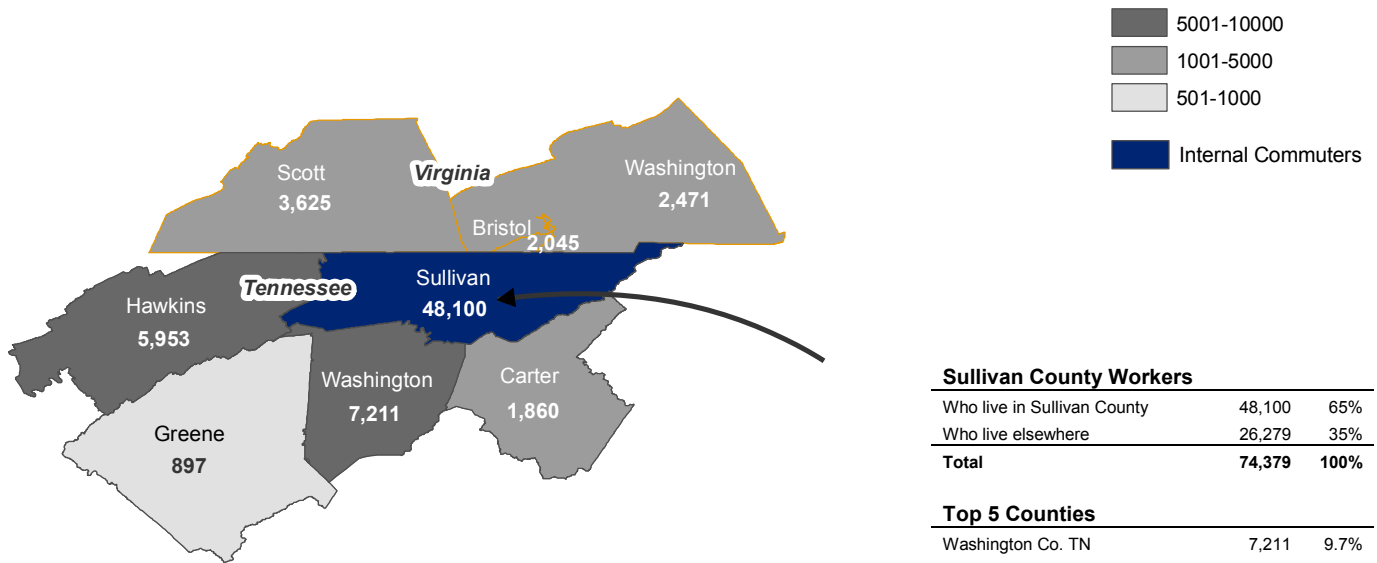

Where Do Sullivan County Workers Live?

65% of Sullivan County workers reside in Sullivan County

Sullivan County Workers		
Who live in Sullivan County	48,100	65%
Who live elsewhere	26,279	35%
Total	74,379	100%

Top 5 Counties		
Washington Co. TN	7,211	9.7%
Hawkins Co. TN	5,953	8.0%
Scott Co. VA	3,625	4.9%
Washington Co. VA	2,471	3.3%
Bristol city VA	2,045	2.7%
Total from Top 5	21,305	28.6%

Where Do Sullivan County Residents Work?

72% of workers residing in Sullivan County work in Sullivan County

Sullivan County Residents		
Who work in Sullivan County	48,100	72%
Who work elsewhere	19,001	28%
Total	67,101	100%

Top 5 Counties		
Washington Co. TN	7,171	10.7%
Bristol city VA	4,233	6.3%
Washington Co. VA	2,530	3.8%
Hawkins Co. TN	1,494	2.2%
Carter Co. TN	921	1.4%
Total in Top 5	16,349	24.4%