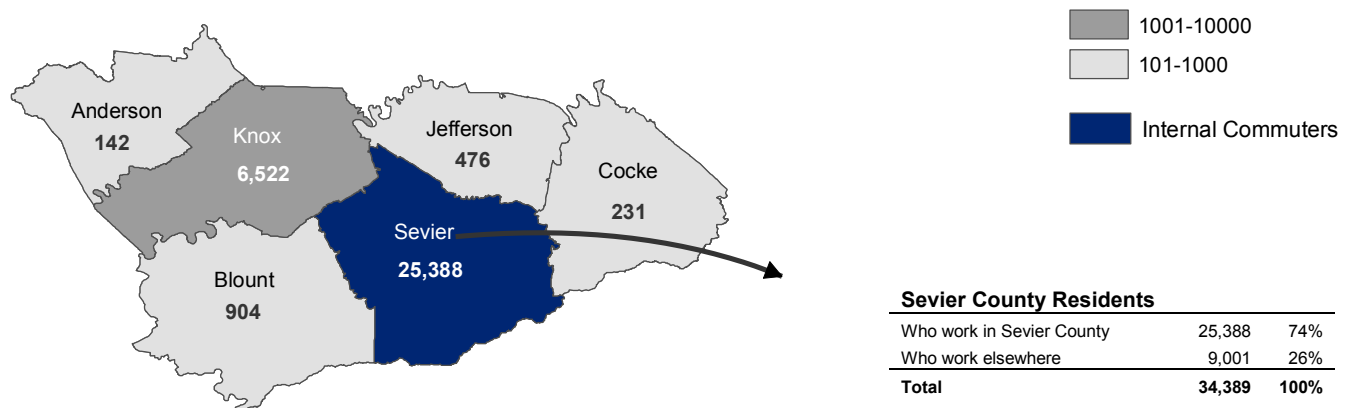

Where Do Sevier County Workers Live?

77% of Sevier County workers reside in Sevier County

Cocke Co. TN	2,240	6.8%
Jefferson Co. TN	1,756	5.3%
Knox Co. TN	1,634	5.0%
Blount Co. TN	915	2.8%
Hamblen Co. TN	228	0.7%
Total from Top 5	6,773	20.6%

Where Do Sevier County Residents Work?

74% of workers residing in Sevier County work in Sevier County

Knox Co. TN	6,522	19.0%
Blount Co. TN	904	2.6%
Jefferson Co. TN	476	1.4%
Cocke Co. TN	231	0.7%
Anderson Co. TN	142	0.4%
Total in Top 5	8,275	24.1%