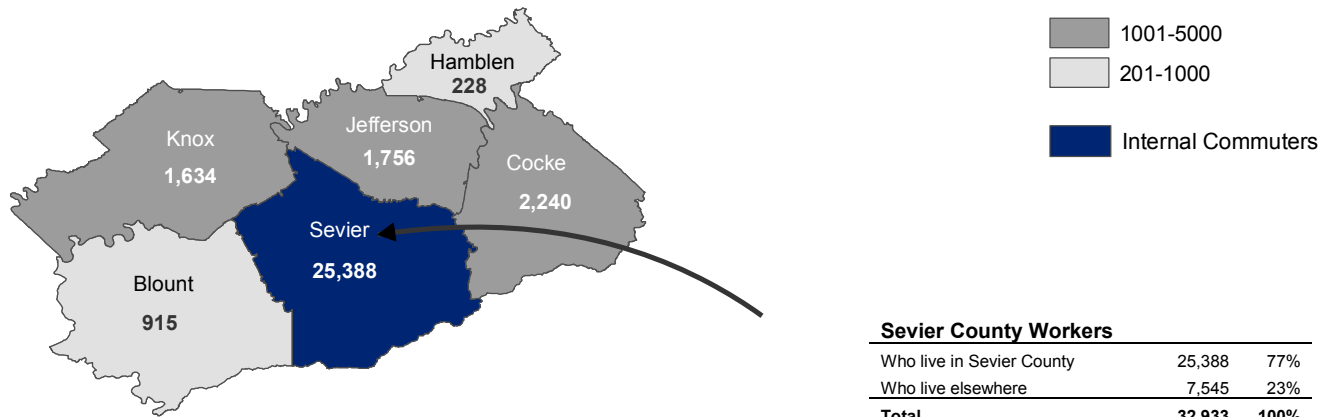

Where Do Sevier County Workers Live?

77% of Sevier County workers reside in Sevier County

Cocke Co. TN	2,240	6.8%
Jefferson Co. TN	1,756	5.3%
Knox Co. TN	1,634	5.0%
Blount Co. TN	915	2.8%
Hamblen Co. TN	228	0.7%
Total from Top 5	6,773	20.6%

Where Do Sevier County Residents Work?

74% of workers residing in Sevier County work in Sevier County

Knox Co. TN	6,522	19.0%
Blount Co. TN	904	2.6%
Jefferson Co. TN	476	1.4%
Cocke Co. TN	231	0.7%
Anderson Co. TN	142	0.4%
Total in Top 5	8,275	24.1%