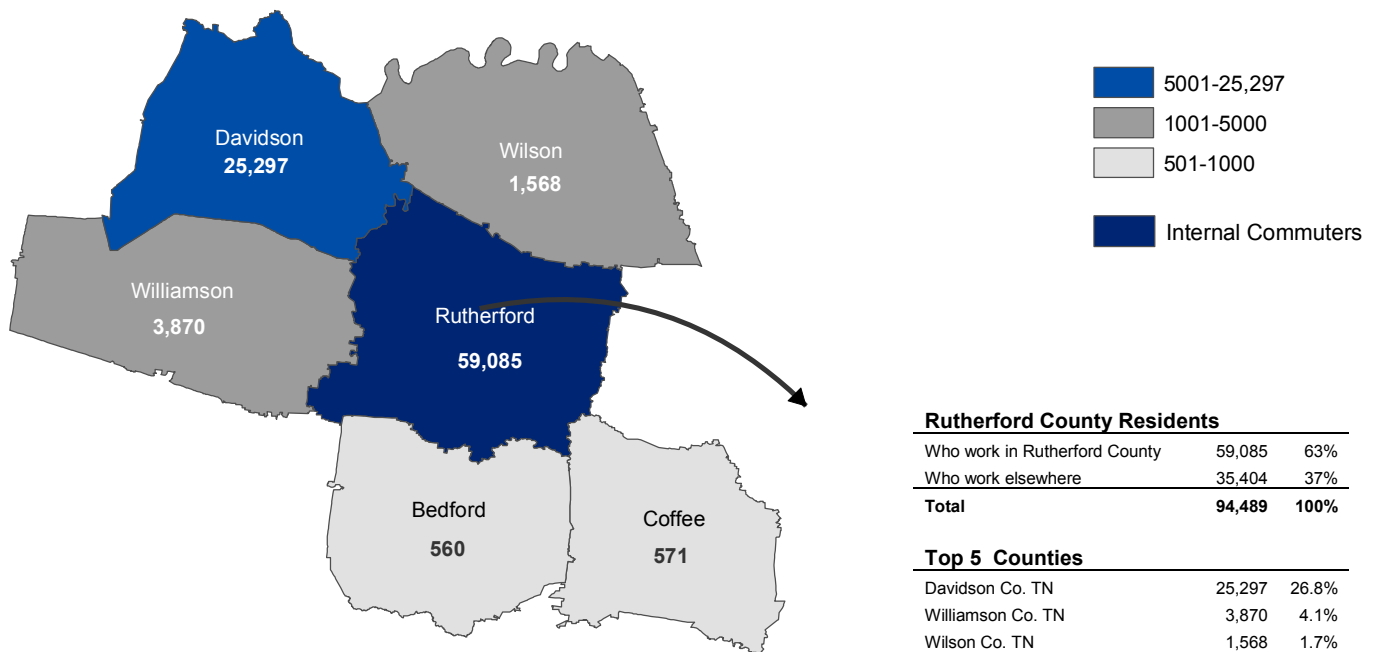

Where Do Rutherford County Residents Work?

63% of workers residing in Rutherford County work in Rutherford County

Rutherford County Residents

Who work in Rutherford County	59,085	63%
Who work elsewhere	35,404	37%
Total	94,489	100%

Top 5 Counties

Davidson Co. TN	25,297	26.8%
Williamson Co. TN	3,870	4.1%
Wilson Co. TN	1,568	1.7%
Coffee Co. TN	571	0.6%
Bedford Co. TN	560	0.6%
Total in Top 5	31,866	33.8%