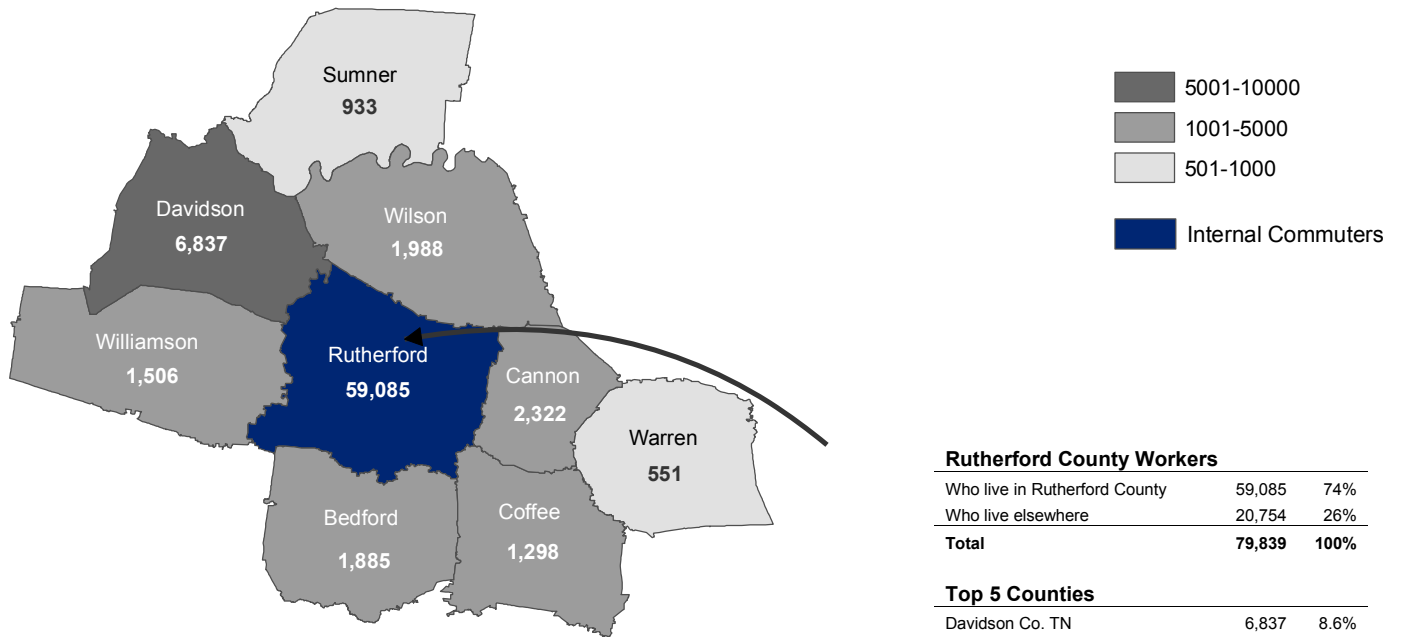

## Where Do Rutherford County Workers Live?

*74% of Rutherford County workers reside in Rutherford County*

### Rutherford County Workers

Who live in Rutherford County	59,085	74%
Who live elsewhere	20,754	26%
<b>Total</b>	<b>79,839</b>	<b>100%</b>

### Top 5 Counties

Davidson Co. TN	6,837	8.6%
Cannon Co. TN	2,322	2.9%
Wilson Co. TN	1,988	2.5%
Bedford Co. TN	1,885	2.4%
Williamson Co. TN	1,506	1.9%
<b>Total from Top 5</b>	<b>14,538</b>	<b>18.3%</b>

### Top 5 Counties

Davidson Co. TN	25,297	26.8%
Williamson Co. TN	3,870	4.1%
Wilson Co. TN	1,568	1.7%
Coffee Co. TN	571	0.6%
Bedford Co. TN	560	0.6%
<b>Total in Top 5</b>	<b>31,866</b>	<b>33.8%</b>