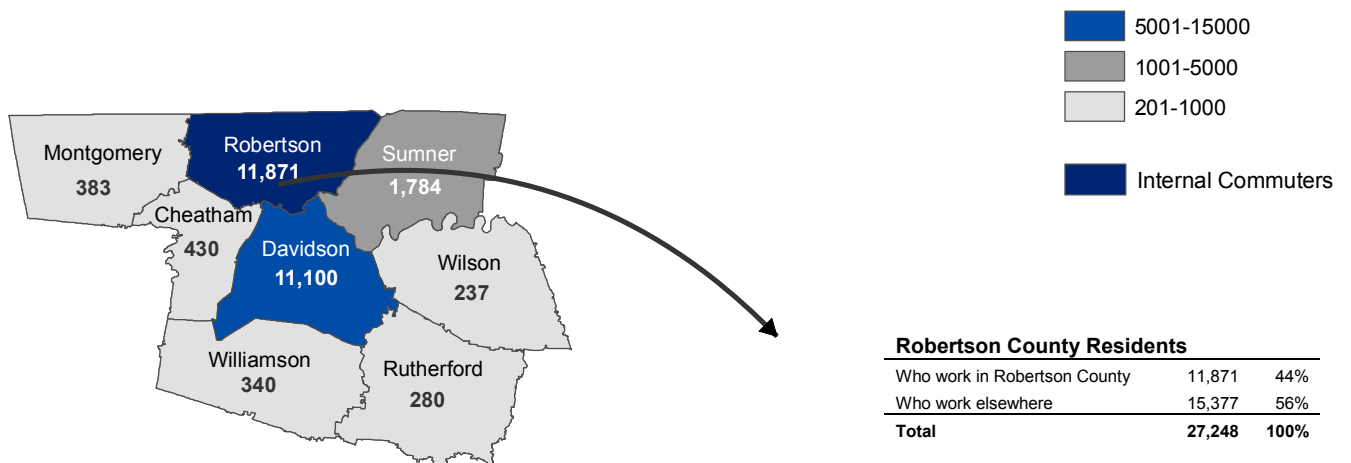

Where Do Robertson County Residents Work?

44% of workers residing in Robertson County work in Robertson County

Robertson County Residents

Who work in Robertson County	11,871	44%
Who work elsewhere	15,377	56%
Total	27,248	100%

Top 5 Counties

Davidson Co. TN	11,100	40.7%
Sumner Co. TN	1,784	6.5%
Cheatham Co. TN	430	1.6%
Montgomery Co. TN	383	1.4%
Williamson Co. TN	340	1.2%
Total in Top 5	14,037	51.4%