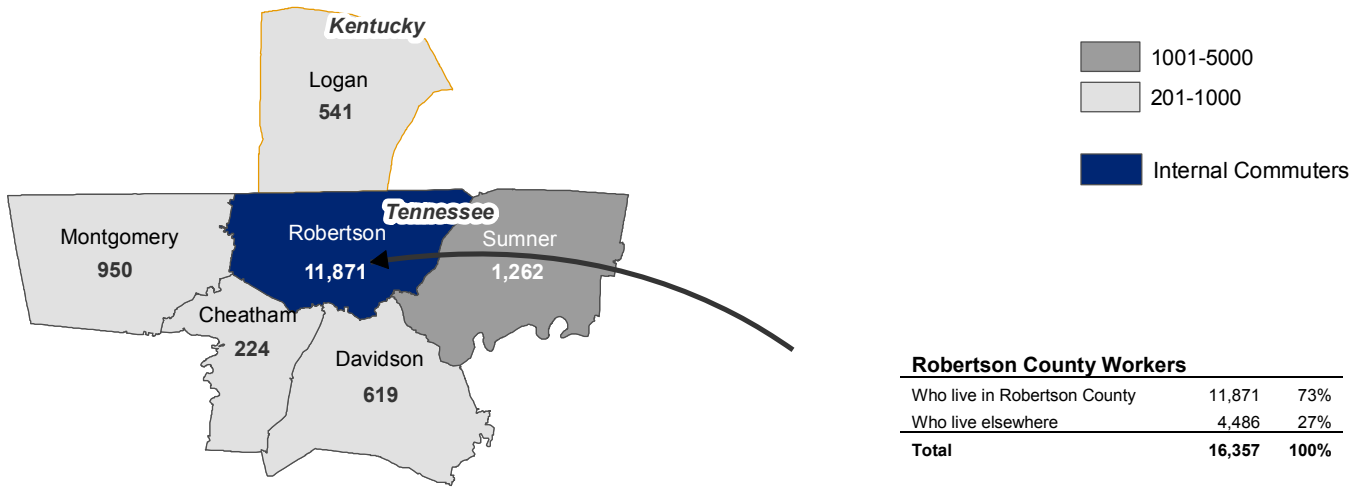

## Where Do Robertson County Workers Live?

*73% of Robertson County workers reside in Robertson County*

### Robertson County Workers

Who live in Robertson County	11,871	73%
Who live elsewhere	4,486	27%
<b>Total</b>	<b>16,357</b>	<b>100%</b>

### Top 5 Counties

Sumner Co. TN	1,262	7.7%
Montgomery Co. TN	950	5.8%
Davidson Co. TN	619	3.8%
Logan Co. KY	541	3.3%
Cheatham Co. TN	224	1.4%
<b>Total from Top 5</b>	<b>3,596</b>	<b>22.0%</b>

### Top 5 Counties

Davidson Co. TN	11,100	40.7%
Sumner Co. TN	1,784	6.5%
Cheatham Co. TN	430	1.6%
Montgomery Co. TN	383	1.4%
Williamson Co. TN	340	1.2%
<b>Total in Top 5</b>	<b>14,037</b>	<b>51.4%</b>