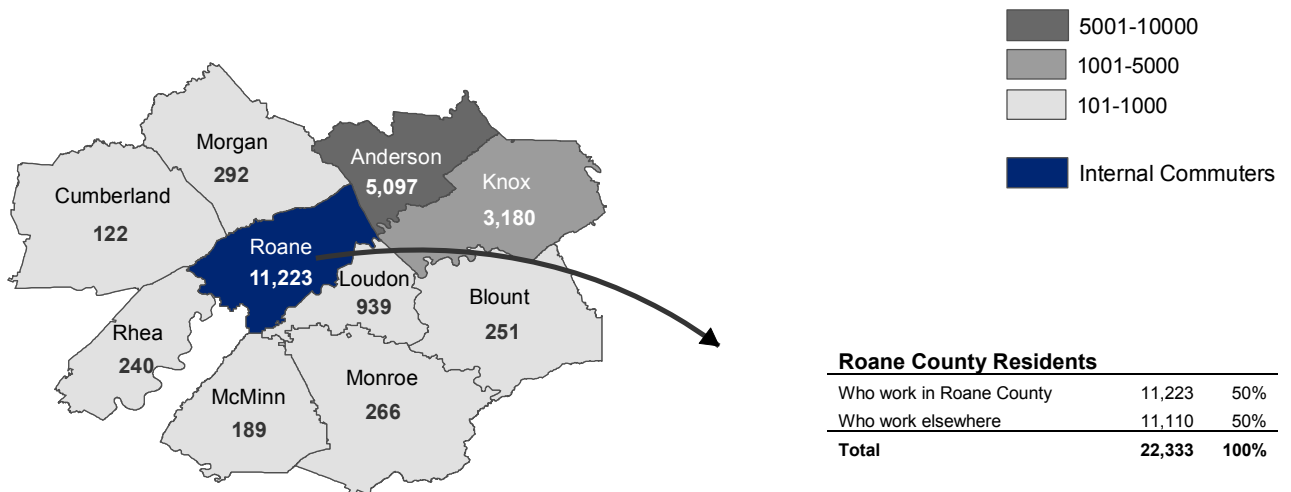

Where Do Roane County Workers Live?

68% of Roane County workers reside in Roane County

Roane County Workers

Who live in Roane County	11,223	68%
Who live elsewhere	5,324	32%
Total	16,547	100%

Top 5 Counties

Knox Co. TN	1,317	8.0%
Morgan Co. TN	1,210	7.3%
Anderson Co. TN	1,030	6.2%
Cumberland Co. TN	449	2.7%
Rhea Co. TN	266	1.6%
Total from Top 5	4,272	25.8%

Where Do Roane County Residents Work?

50% of workers residing in Roane County work in Roane County

Roane County Residents

Who work in Roane County	11,223	50%
Who work elsewhere	11,110	50%
Total	22,333	100%

Top 5 Counties

Anderson Co. TN	5,097	22.8%
Knox Co. TN	3,180	14.2%
Loudon Co. TN	939	4.2%
Morgan Co. TN	292	1.3%
Monroe Co. TN	266	1.2%
Total in Top 5	9,774	43.7%