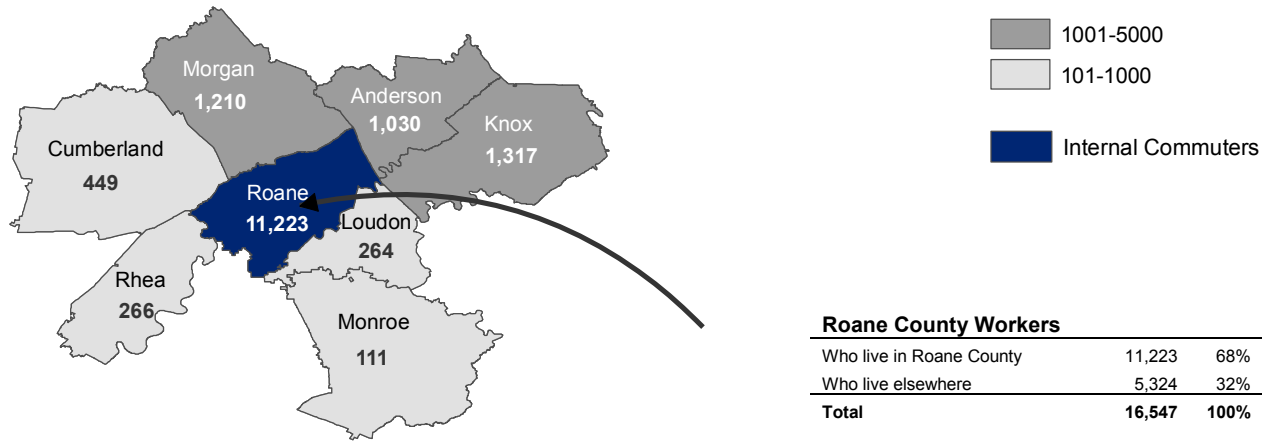

Where Do Roane County Workers Live?

68% of Roane County workers reside in Roane County

Roane County Workers

Who live in Roane County	11,223	68%
Who live elsewhere	5,324	32%
Total	16,547	100%

Top 5 Counties

Knox Co. TN	1,317	8.0%
Morgan Co. TN	1,210	7.3%
Anderson Co. TN	1,030	6.2%
Cumberland Co. TN	449	2.7%
Rhea Co. TN	266	1.6%
Total from Top 5	4,272	25.8%

Where Do Roane County Residents Work?

50% of workers residing in Roane County work in Roane County

Roane County Residents

Who work in Roane County	11,223	50%
Who work elsewhere	11,110	50%
Total	22,333	100%

Top 5 Counties

Anderson Co. TN	5,097	22.8%
Knox Co. TN	3,180	14.2%
Loudon Co. TN	939	4.2%
Morgan Co. TN	292	1.3%
Monroe Co. TN	266	1.2%
Total in Top 5	9,774	43.7%