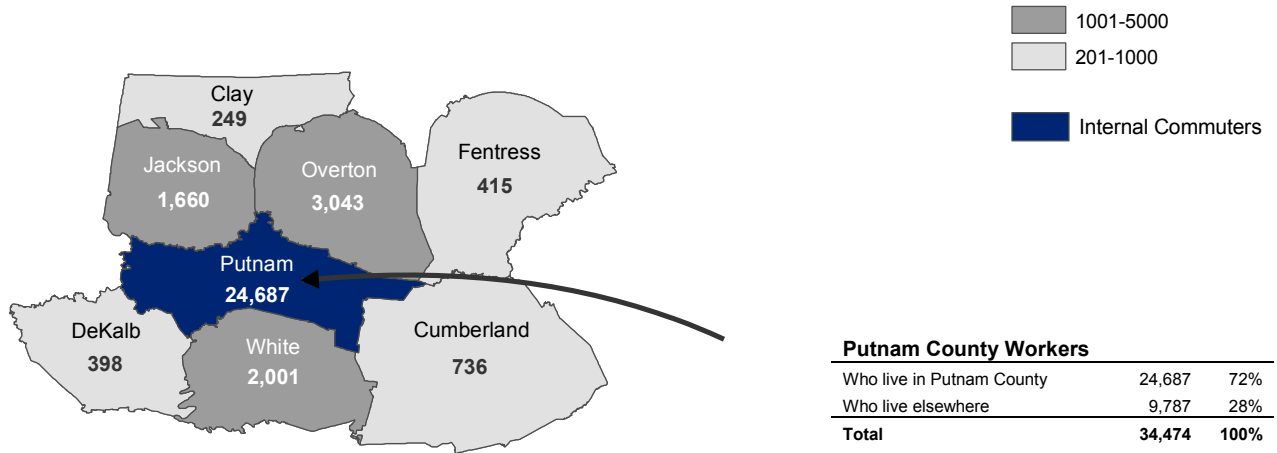

## Where Do Putnam County Workers Live?

*72% of Putnam County workers reside in Putnam County*

County	Count	Percentage
Overton Co. TN	3,043	8.8%
White Co. TN	2,001	5.8%
Jackson Co. TN	1,660	4.8%
Cumberland Co. TN	736	2.1%
Fentress Co. TN	415	1.2%
<b>Total from Top 5</b>	<b>7,855</b>	<b>22.7%</b>

## Where Do Putnam County Residents Work?

*85% of workers residing in Putnam County work in Putnam County*

County	Count	Percentage
White Co. TN	826	2.8%
Davidson Co. TN	608	2.1%
Cumberland Co. TN	417	1.4%
Overton Co. TN	404	1.4%
Smith Co. TN	397	1.4%
<b>Total in Top 5</b>	<b>2,652</b>	<b>9.1%</b>