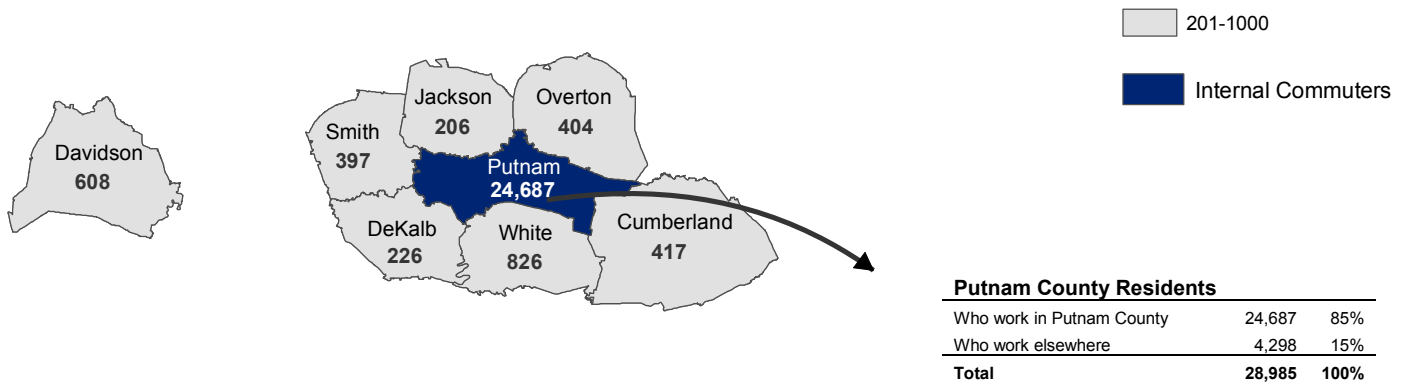

## Where Do Putnam County Workers Live?

*72% of Putnam County workers reside in Putnam County*

County	Count	Percentage
Overton Co. TN	3,043	8.8%
White Co. TN	2,001	5.8%
Jackson Co. TN	1,660	4.8%
Cumberland Co. TN	736	2.1%
Fentress Co. TN	415	1.2%
<b>Total from Top 5</b>	<b>7,855</b>	<b>22.7%</b>

## Where Do Putnam County Residents Work?

*85% of workers residing in Putnam County work in Putnam County*

County	Count	Percentage
White Co. TN	826	2.8%
Davidson Co. TN	608	2.1%
Cumberland Co. TN	417	1.4%
Overton Co. TN	404	1.4%
Smith Co. TN	397	1.4%
<b>Total in Top 5</b>	<b>2,652</b>	<b>9.1%</b>