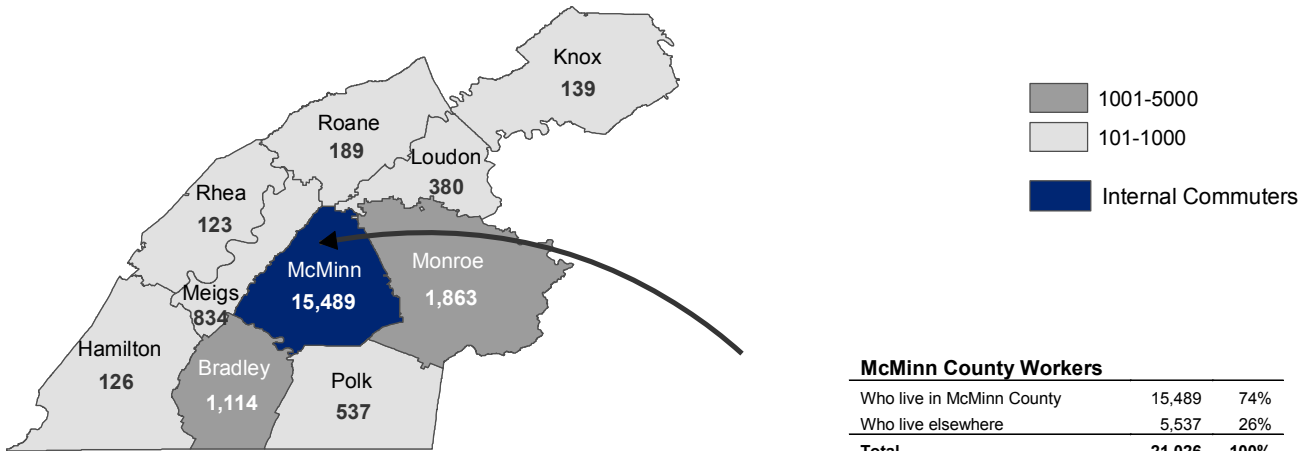

Where Do McMinn County Workers Live?

74% of McMinn County workers reside in McMinn County

McMinn County Workers		
Who live in McMinn County	15,489	74%
Who live elsewhere	5,537	26%
Total	21,026	100%

Top 5 Counties		
Monroe Co. TN	1,863	8.9%
Bradley Co. TN	1,114	5.3%
Meigs Co. TN	834	4.0%
Polk Co. TN	537	2.6%
Loudon Co. TN	380	1.8%
Total from Top 5	4,728	22.6%

Where Do McMinn County Residents Work?

72% of workers residing in McMinn County work in McMinn County

McMinn County Residents		
Who work in McMinn County	15,489	72%
Who work elsewhere	5,938	28%
Total	21,427	100%

Top 5 Counties		
Bradley Co. TN	2,391	11.2%
Monroe Co. TN	1,327	6.2%
Hamilton Co. TN	469	2.2%
Loudon Co. TN	240	1.1%
Meigs Co. TN	236	1.1%
Total in Top 5	4,663	21.8%