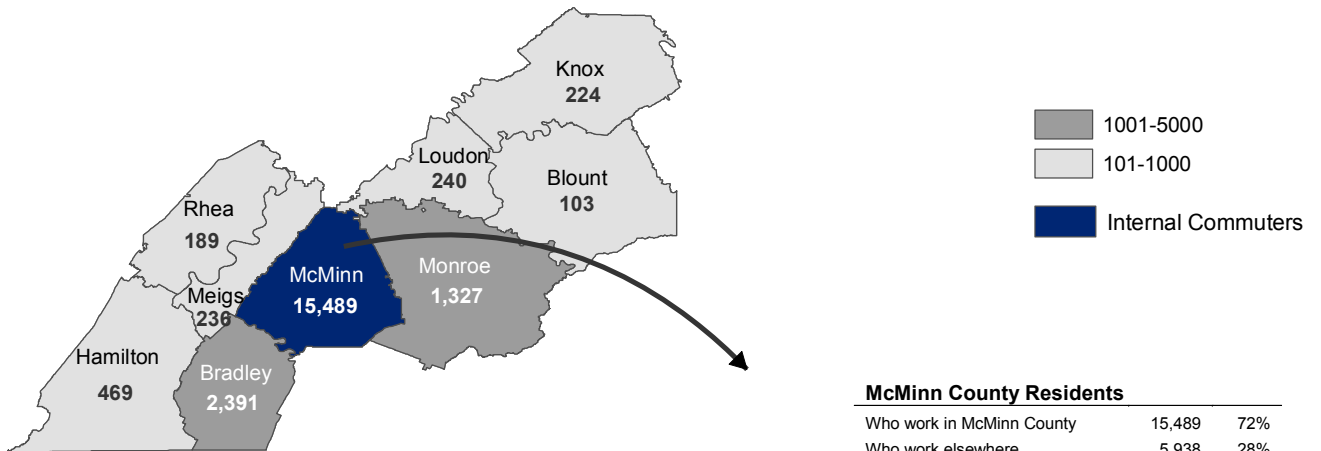

Where Do McMinn County Workers Live?

74% of McMinn County workers reside in McMinn County

McMinn County Workers		
Who live in McMinn County	15,489	74%
Who live elsewhere	5,537	26%
Total	21,026	100%

Top 5 Counties		
Monroe Co. TN	1,863	8.9%
Bradley Co. TN	1,114	5.3%
Meigs Co. TN	834	4.0%
Polk Co. TN	537	2.6%
Loudon Co. TN	380	1.8%
Total from Top 5	4,728	22.6%

Where Do McMinn County Residents Work?

72% of workers residing in McMinn County work in McMinn County

McMinn County Residents		
Who work in McMinn County	15,489	72%
Who work elsewhere	5,938	28%
Total	21,427	100%

Top 5 Counties		
Bradley Co. TN	2,391	11.2%
Monroe Co. TN	1,327	6.2%
Hamilton Co. TN	469	2.2%
Loudon Co. TN	240	1.1%
Meigs Co. TN	236	1.1%
Total in Top 5	4,663	21.8%