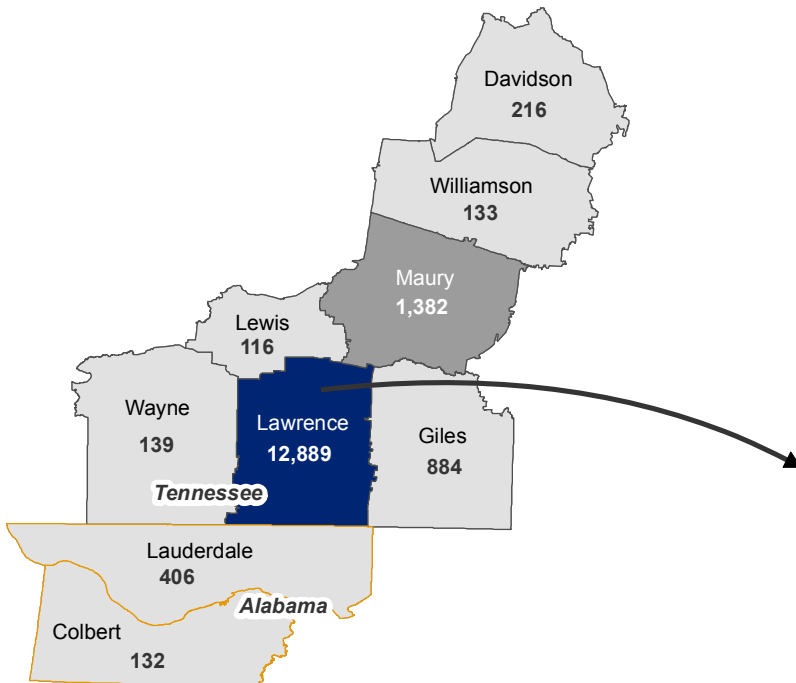

Where Do Lawrence County Residents Work?

77% of workers residing in Lawrence County work in Lawrence County

Lawrence County Residents

Who work in Lawrence County	12,889	77%
Who work elsewhere	3,931	23%
Total	16,820	100%

Top 5 Counties

Maury Co. TN	1,382	8.2%
Giles Co. TN	884	5.3%
Lauderdale Co. AL	406	2.4%
Davidson Co. TN	216	1.3%
Wayne Co. TN	139	0.8%
Total in Top 5	3,027	18.0%