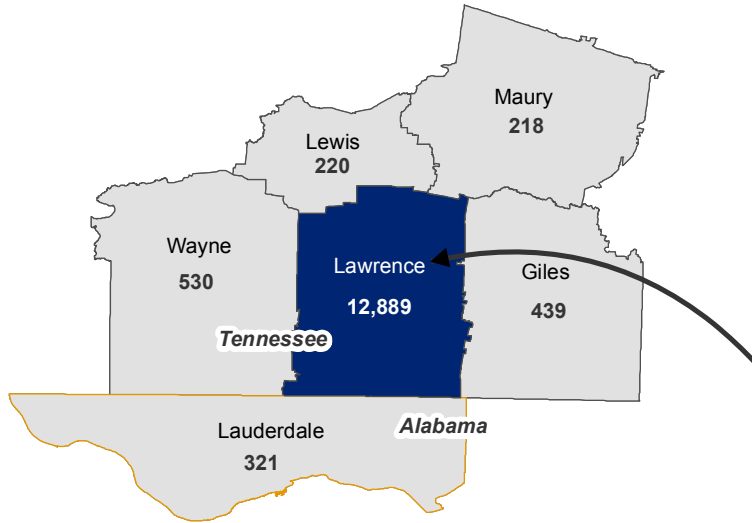

## Where Do Lawrence County Workers Live?

*87% of Lawrence County workers reside in Lawrence County*

### Lawrence County Workers

Who live in Lawrence County	12,889	87%
Who live elsewhere	1,938	13%
<b>Total</b>	<b>14,827</b>	<b>100%</b>

### Top 5 Counties

Wayne Co. TN	530	3.6%
Giles Co. TN	439	3.0%
Lauderdale Co. AL	321	2.2%
Lewis Co. TN	220	1.5%
Maury Co. TN	218	1.5%
<b>Total from Top 5</b>	<b>1,728</b>	<b>11.8%</b>

### Top 5 Counties

Maury Co. TN	1,382	8.2%
Giles Co. TN	884	5.3%
Lauderdale Co. AL	406	2.4%
Davidson Co. TN	216	1.3%
Wayne Co. TN	139	0.8%
<b>Total in Top 5</b>	<b>3,027</b>	<b>18.0%</b>