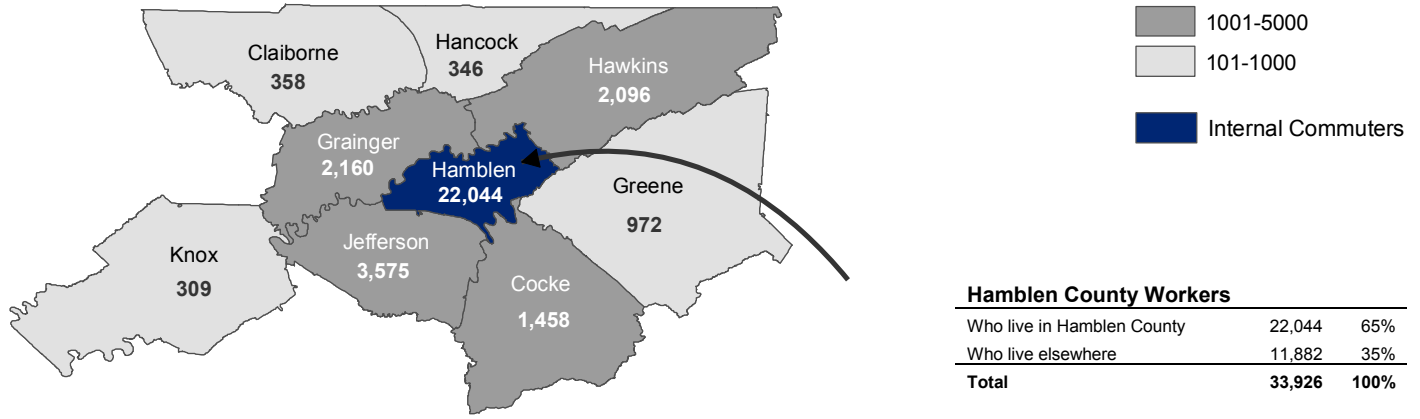

## Where Do Hamblen County Workers Live?

*65% of Hamblen County workers reside in Hamblen County*

Top 5 Counties			
Jefferson Co. TN	3,575	10.5%	
Grainger Co. TN	2,160	6.4%	
Hawkins Co. TN	2,096	6.2%	
Coker Co. TN	1,458	4.3%	
Greene Co. TN	972	2.9%	
<b>Total from Top 5</b>	<b>10,261</b>	<b>30.3%</b>	

## Where Do Hamblen County Residents Work?

*82% of workers residing in Hamblen County work in Hamblen County*

Hamblen County Residents			
Who work in Hamblen County	22,044	82%	
Who work elsewhere	4,995	18%	
<b>Total</b>	<b>27,039</b>	<b>100%</b>	

Top 5 Counties			
Jefferson Co. TN	1,688	6.2%	
Knox Co. TN	889	3.3%	
Greene Co. TN	426	1.6%	
Hawkins Co. TN	424	1.6%	
Grainger Co. TN	375	1.4%	
<b>Total in Top 5</b>	<b>3,802</b>	<b>14.1%</b>	