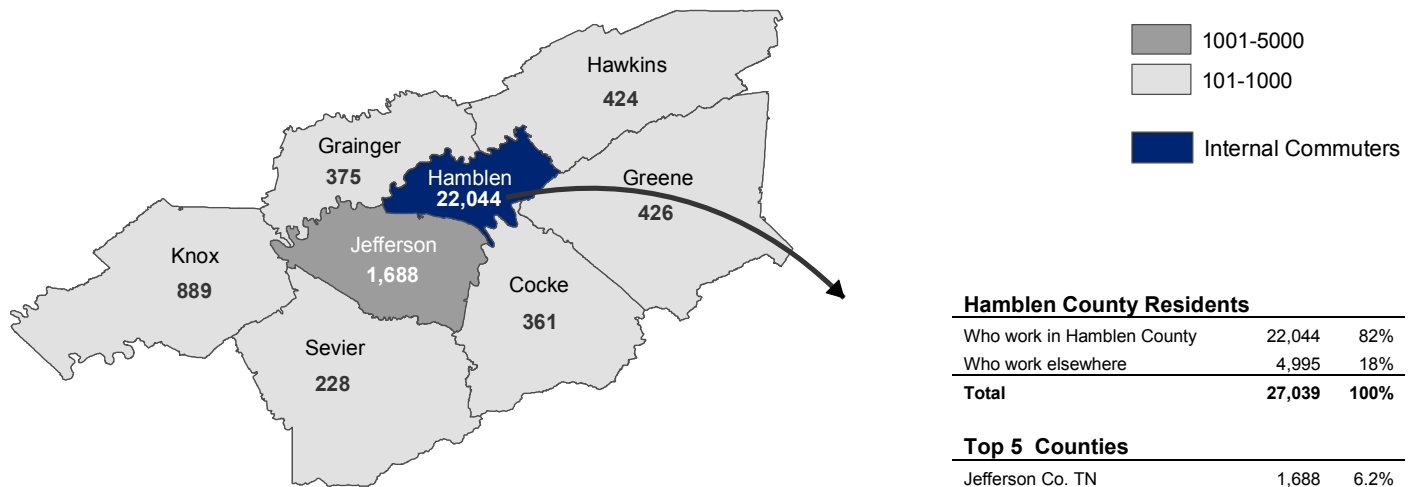

## Where Do Hamblen County Workers Live?

*65% of Hamblen County workers reside in Hamblen County*

Top 5 Counties			
Jefferson Co. TN	3,575	10.5%	
Grainger Co. TN	2,160	6.4%	
Hawkins Co. TN	2,096	6.2%	
Coker Co. TN	1,458	4.3%	
Greene Co. TN	972	2.9%	
<b>Total from Top 5</b>	<b>10,261</b>	<b>30.3%</b>	

## Where Do Hamblen County Residents Work?

*82% of workers residing in Hamblen County work in Hamblen County*

Hamblen County Residents			
Who work in Hamblen County	22,044	82%	
Who work elsewhere	4,995	18%	
<b>Total</b>	<b>27,039</b>	<b>100%</b>	

Top 5 Counties			
Jefferson Co. TN	1,688	6.2%	
Knox Co. TN	889	3.3%	
Greene Co. TN	426	1.6%	
Hawkins Co. TN	424	1.6%	
Grainger Co. TN	375	1.4%	
<b>Total in Top 5</b>	<b>3,802</b>	<b>14.1%</b>	