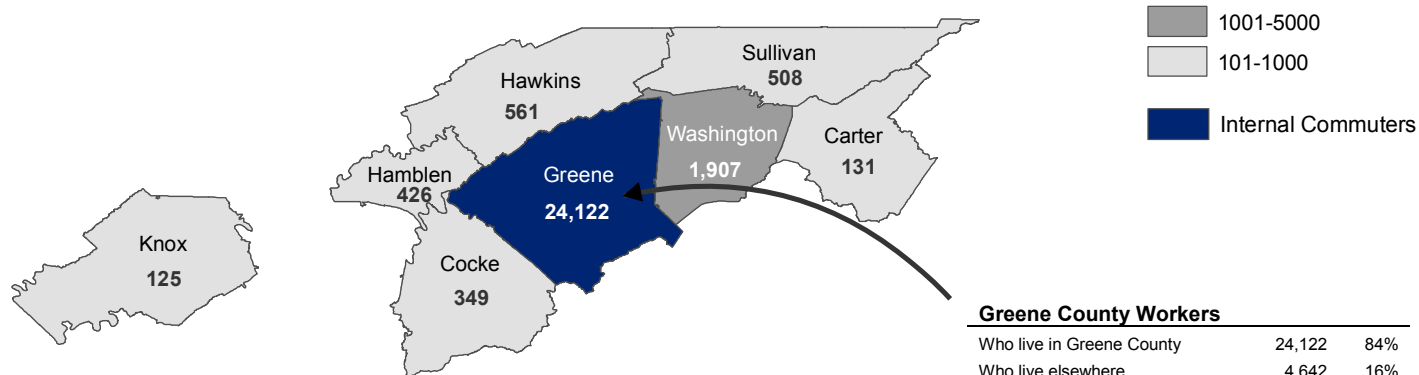

Where Do Greene County Workers Live?

84% of Greene County workers reside in Greene County

Greene County Workers

Who live in Greene County	24,122	84%
Who live elsewhere	4,642	16%
Total	28,764	100%

Top 5 Counties

Washington Co. TN	1,907	6.6%
Hawkins Co. TN	561	2.0%
Sullivan Co. TN	508	1.8%
Hamblen Co. TN	426	1.5%
Coker Co. TN	349	1.2%
Total from Top 5	3,751	13.1%

Where Do Greene County Residents Work?

85% of workers residing in Greene County work in Greene County

Greene County Residents

Who work in Greene County	24,122	85%
Who work elsewhere	4,243	15%
Total	28,365	100%

Top 5 Counties

Washington Co. TN	1,047	3.7%
Hamblen Co. TN	972	3.4%
Sullivan Co. TN	897	3.2%
Hawkins Co. TN	275	1.0%
Coker Co. TN	158	0.6%
Total in Top 5	3,349	11.9%