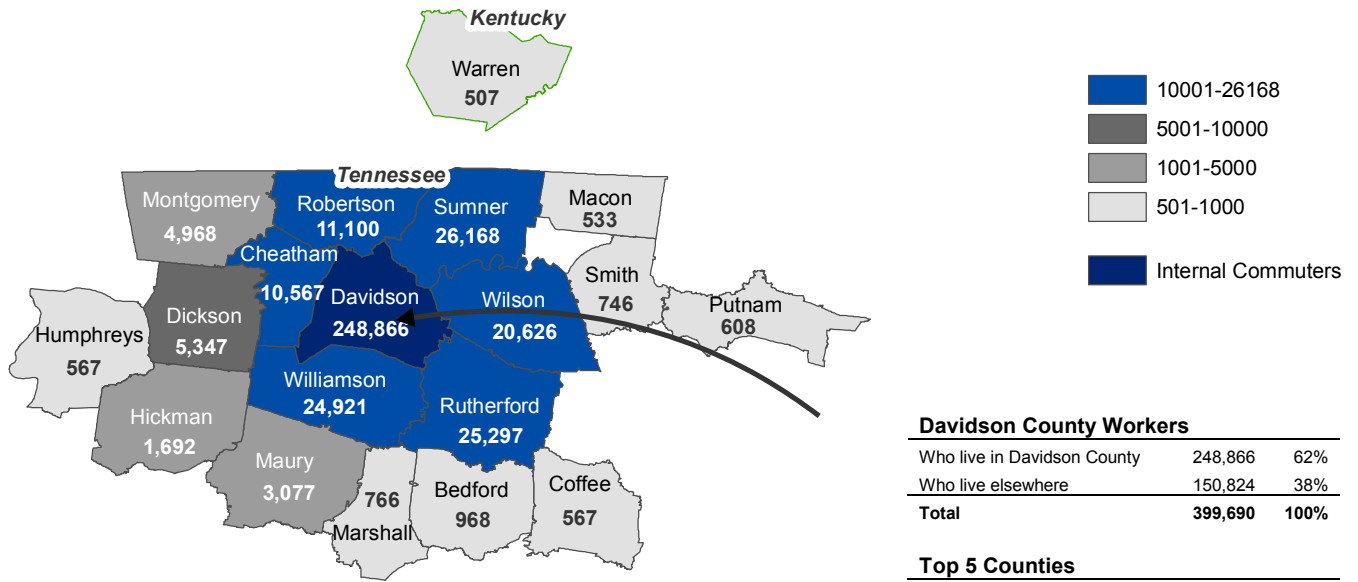

Where Do Davidson County Workers Live?

62% of Davidson County workers reside in Davidson County

Davidson County Workers

Who live in Davidson County	248,866	62%
Who live elsewhere	150,824	38%
Total	399,690	100%

Top 5 Counties

Sumner Co. TN	26,168	6.5%
Rutherford Co. TN	25,297	6.3%
Williamson Co. TN	24,921	6.2%
Wilson Co. TN	20,626	5.2%
Robertson Co. TN	11,100	2.8%
Total from Top 5	108,112	27%

Where Do Davidson County Residents Work?

87% of workers residing in Davidson County work in Davidson County

Davidson County Residents

Who work in Davidson County	248,866	87%
Who work elsewhere	37,114	13%
Total	285,980	100%

Top 5 Counties

Williamson Co. TN	16,448	5.8%
Rutherford Co. TN	6,837	2.4%
Wilson Co. TN	3,151	1.1%
Sumner Co. TN	2,859	1.0%
Maury Co. TN	1,020	0.4%
Total in Top 5	30,315	10.7%