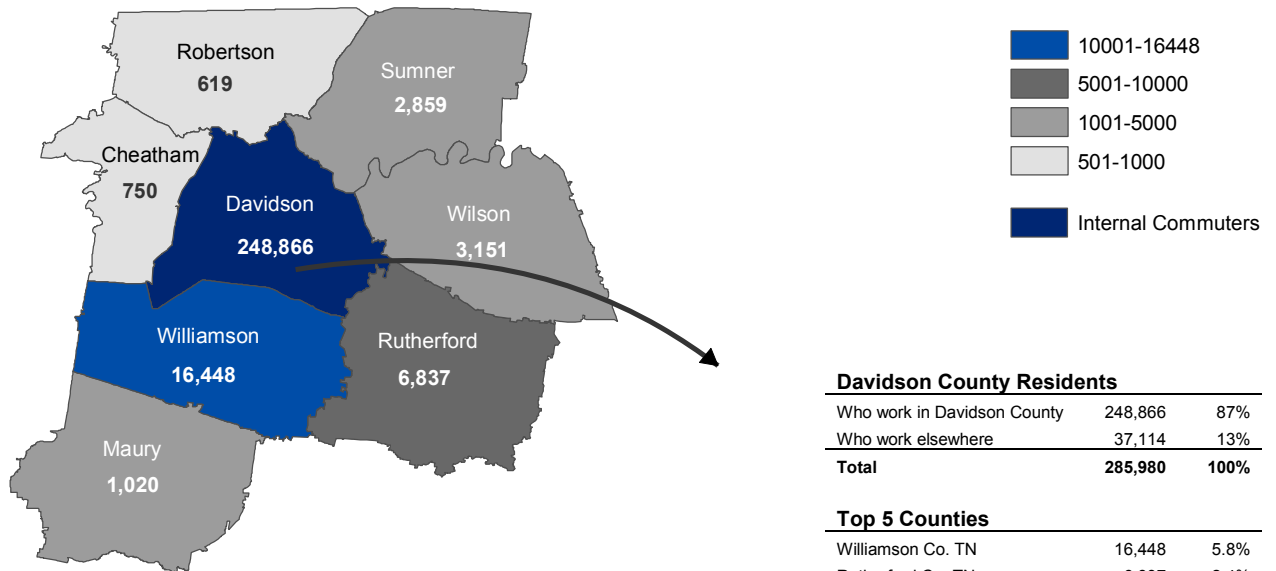

Where Do Davidson County Workers Live?

62% of Davidson County workers reside in Davidson County

Davidson County Workers

Who live in Davidson County	248,866	62%
Who live elsewhere	150,824	38%
Total	399,690	100%

Top 5 Counties

Sumner Co. TN	26,168	6.5%
Rutherford Co. TN	25,297	6.3%
Williamson Co. TN	24,921	6.2%
Wilson Co. TN	20,626	5.2%
Robertson Co. TN	11,100	2.8%
Total from Top 5	108,112	27%

Where Do Davidson County Residents Work?

87% of workers residing in Davidson County work in Davidson County

Davidson County Residents

Who work in Davidson County	248,866	87%
Who work elsewhere	37,114	13%
Total	285,980	100%

Top 5 Counties

Williamson Co. TN	16,448	5.8%
Rutherford Co. TN	6,837	2.4%
Wilson Co. TN	3,151	1.1%
Sumner Co. TN	2,859	1.0%
Maury Co. TN	1,020	0.4%
Total in Top 5	30,315	10.7%