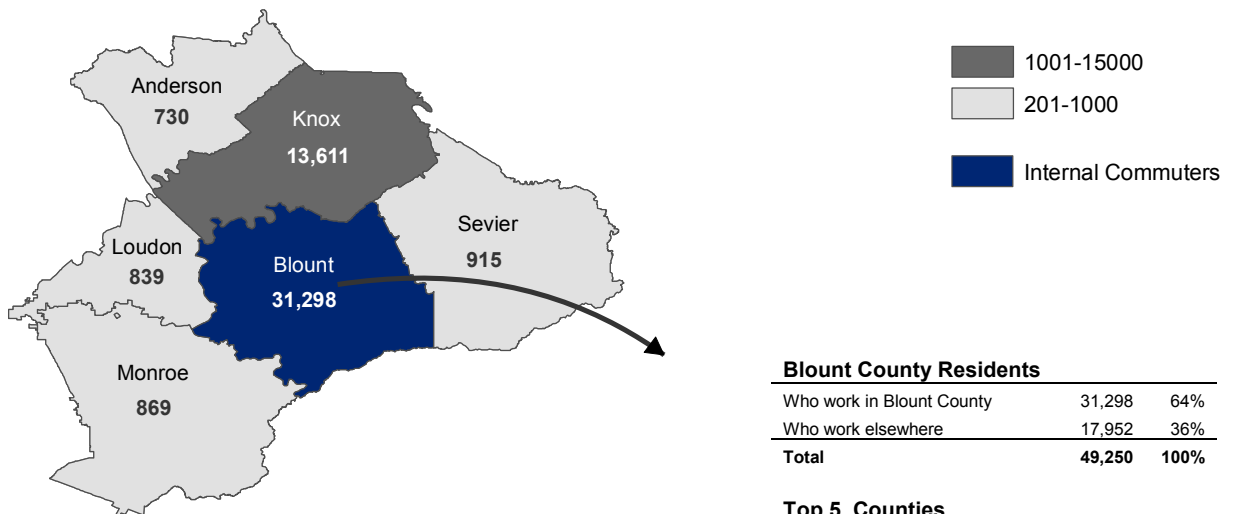

Where Do Blount County Residents Work?

64% of workers residing in Blount County work in Blount County

Blount County Residents

Who work in Blount County	31,298	64%
Who work elsewhere	17,952	36%
Total	49,250	100%

Top 5 Counties

Knox Co. TN	13,611	27.6%
Sevier Co. TN	915	1.9%
Monroe Co. TN	869	1.8%
Loudon Co. TN	839	1.7%
Anderson Co. TN	730	1.5%
Total in Top 5	16,964	34.5%