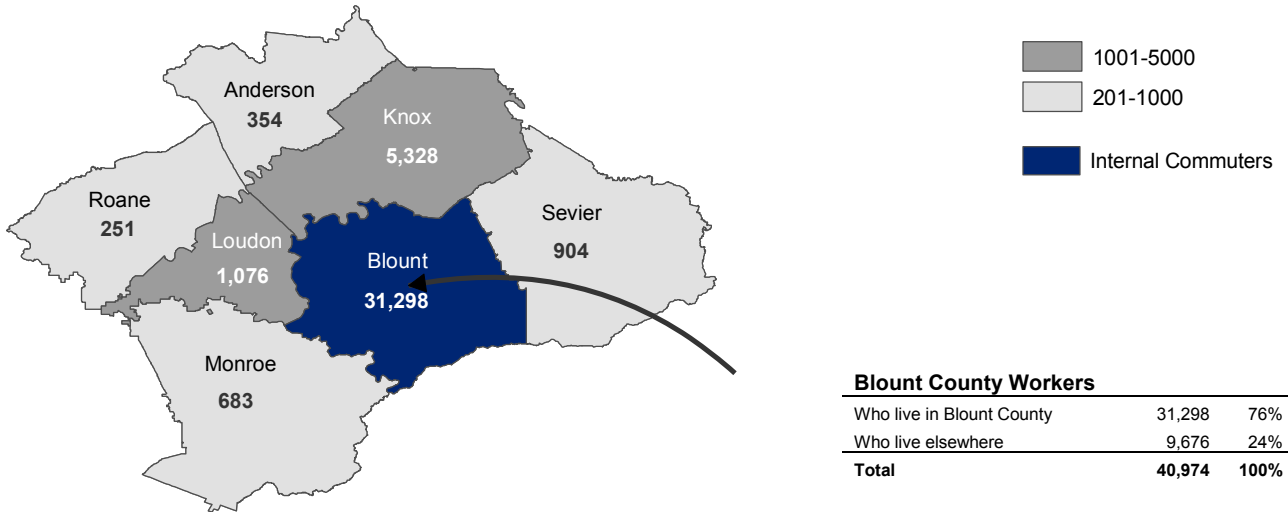

## Where Do Blount County Workers Live?

*76% of Blount County workers reside in Blount County*

### Blount County Workers

Who live in Blount County	31,298	76%
Who live elsewhere	9,676	24%
<b>Total</b>	<b>40,974</b>	<b>100%</b>

### Top 5 Counties

Knox Co. TN	5,328	13.0%
Loudon Co. TN	1,076	2.6%
Sevier Co. TN	904	2.2%
Monroe Co. TN	683	1.7%
Anderson Co. TN	354	0.9%
<b>Total from Top 5</b>	<b>8,345</b>	<b>20.4%</b>

### Top 5 Counties

Knox Co. TN	13,611	27.6%
Sevier Co. TN	915	1.9%
Monroe Co. TN	869	1.8%
Loudon Co. TN	839	1.7%
Anderson Co. TN	730	1.5%
<b>Total in Top 5</b>	<b>16,964</b>	<b>34.5%</b>