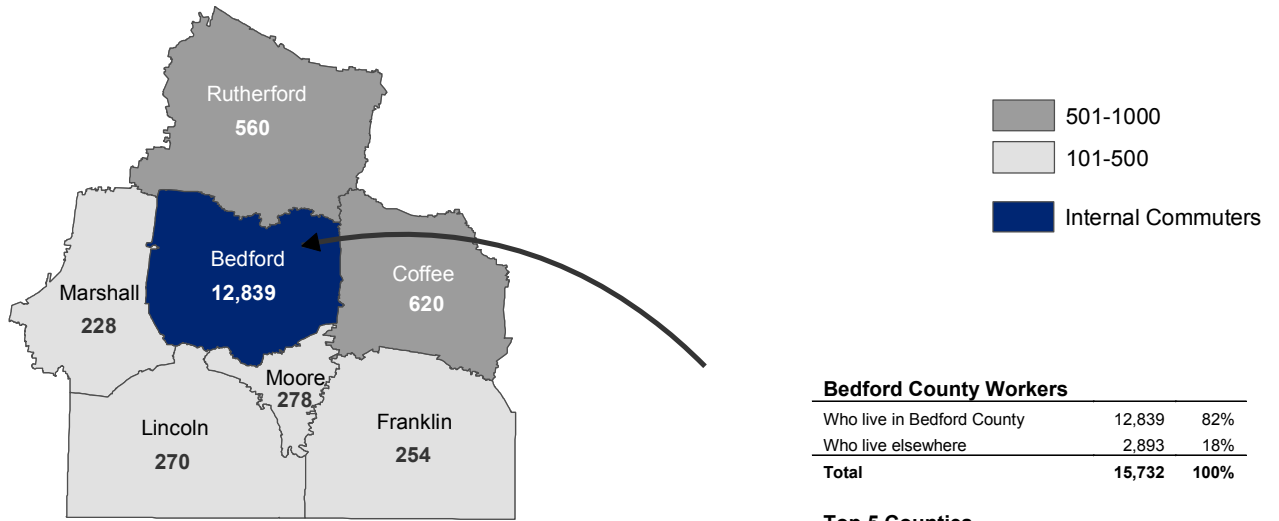

Where Do Bedford County Workers Live?
82% of Bedford County workers reside in Bedford County

Bedford County Workers

Who live in Bedford County	12,839	82%
Who live elsewhere	2,893	18%
Total	15,732	100%

Top 5 Counties

Coffee Co. TN	620	3.9%
Rutherford Co. TN	560	3.6%
Moore Co. TN	278	1.8%
Lincoln Co. TN	270	1.7%
Franklin Co. TN	254	1.6%
Total from Top 5	1,982	12.6%

Where Do Bedford County Residents Work?
70% of workers residing in Bedford County work in Bedford County

Bedford County Residents

Who work in Bedford County	12,839	70%
Who work elsewhere	5,413	30%
Total	18,252	100%

Top 5 Counties

Rutherford Co. TN	1,885	10.3%
Davidson Co. TN	968	5.3%
Coffee Co. TN	929	5.1%
Marshall Co. TN	639	3.5%
Williamson Co. TN	252	1.4%
Total in Top 5	4,673	25.6%