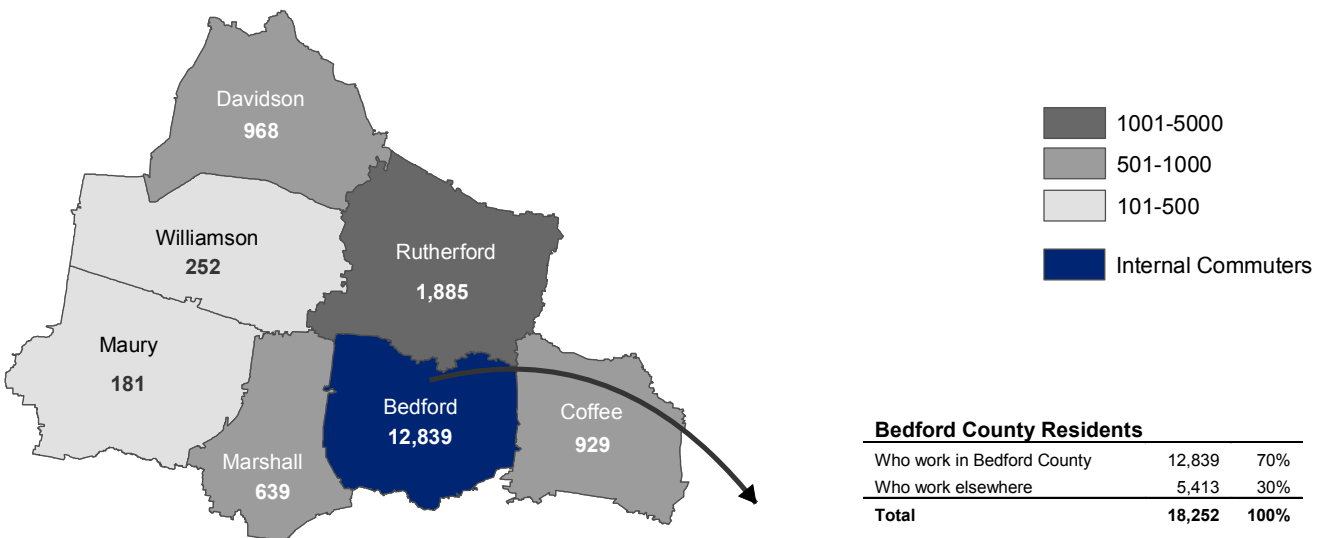

Where Do Bedford County Workers Live?
82% of Bedford County workers reside in Bedford County

Bedford County Workers

Who live in Bedford County	12,839	82%
Who live elsewhere	2,893	18%
Total	15,732	100%

Top 5 Counties

Coffee Co. TN	620	3.9%
Rutherford Co. TN	560	3.6%
Moore Co. TN	278	1.8%
Lincoln Co. TN	270	1.7%
Franklin Co. TN	254	1.6%
Total from Top 5	1,982	12.6%

Where Do Bedford County Residents Work?
70% of workers residing in Bedford County work in Bedford County

Bedford County Residents

Who work in Bedford County	12,839	70%
Who work elsewhere	5,413	30%
Total	18,252	100%

Top 5 Counties

Rutherford Co. TN	1,885	10.3%
Davidson Co. TN	968	5.3%
Coffee Co. TN	929	5.1%
Marshall Co. TN	639	3.5%
Williamson Co. TN	252	1.4%
Total in Top 5	4,673	25.6%