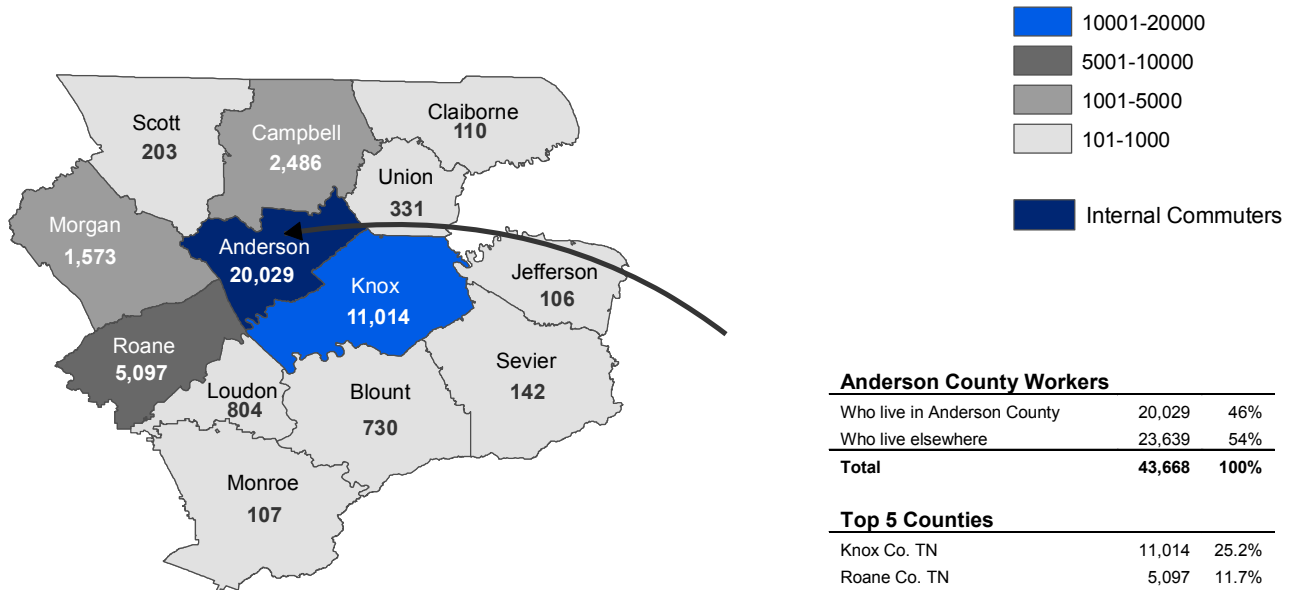

Where Do Anderson County Workers Live?

46% of Anderson County workers reside in Anderson County

Anderson County Workers

Who live in Anderson County	20,029	46%
Who live elsewhere	23,639	54%
Total	43,668	100%

Top 5 Counties

Knox Co. TN	11,014	25.2%
Roane Co. TN	5,097	11.7%
Campbell Co. TN	2,486	5.7%
Morgan Co. TN	1,573	3.6%
Loudon Co. TN	804	1.8%
Total from Top 5	20,974	48.0%

Where Do Anderson County Residents Work?

65% of workers residing in Anderson County work in Anderson County

Anderson County Residents

Who work in Anderson County	20,029	65%
Who work elsewhere	10,659	35%
Total	30,688	100%

Top 5 Counties

Knox Co. TN	8,115	26.4%
Roane Co. TN	1,030	3.4%
Blount Co. TN	354	1.2%
Campbell Co. TN	251	0.8%
Morgan Co. TN	151	0.5%
Total in Top 5	9,901	32.3%