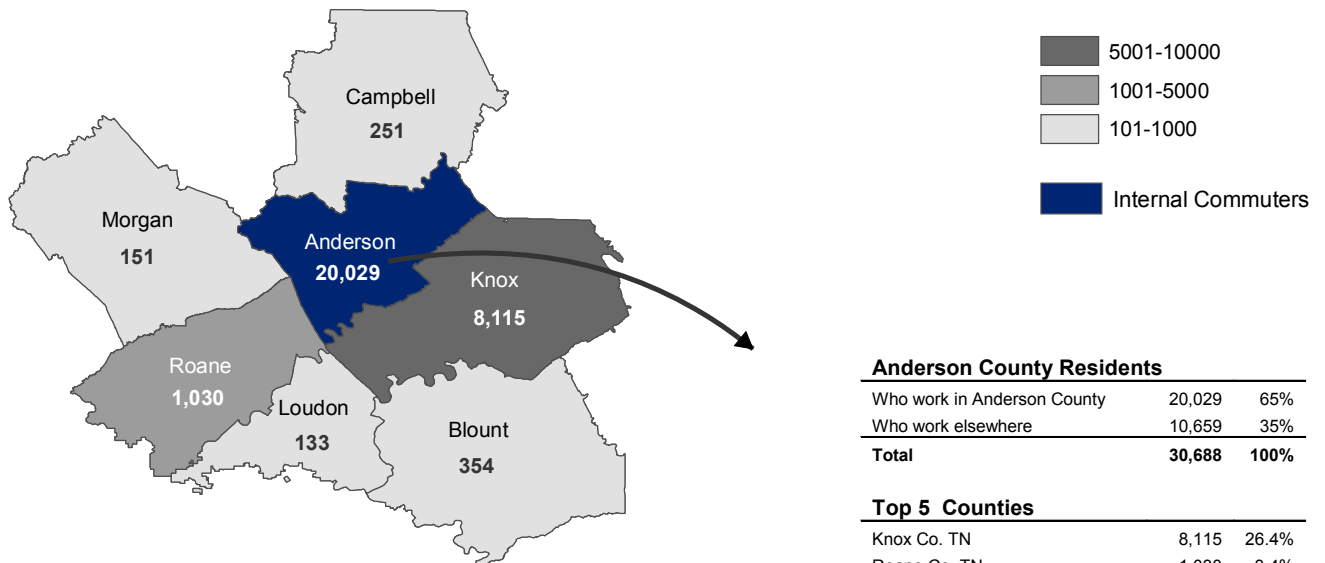

Where Do Anderson County Workers Live?

46% of Anderson County workers reside in Anderson County

Anderson County Workers

Who live in Anderson County	20,029	46%
Who live elsewhere	23,639	54%
Total	43,668	100%

Top 5 Counties

Knox Co. TN	11,014	25.2%
Roane Co. TN	5,097	11.7%
Campbell Co. TN	2,486	5.7%
Morgan Co. TN	1,573	3.6%
Loudon Co. TN	804	1.8%
Total from Top 5	20,974	48.0%

Where Do Anderson County Residents Work?

65% of workers residing in Anderson County work in Anderson County

Anderson County Residents

Who work in Anderson County	20,029	65%
Who work elsewhere	10,659	35%
Total	30,688	100%

Top 5 Counties

Knox Co. TN	8,115	26.4%
Roane Co. TN	1,030	3.4%
Blount Co. TN	354	1.2%
Campbell Co. TN	251	0.8%
Morgan Co. TN	151	0.5%
Total in Top 5	9,901	32.3%