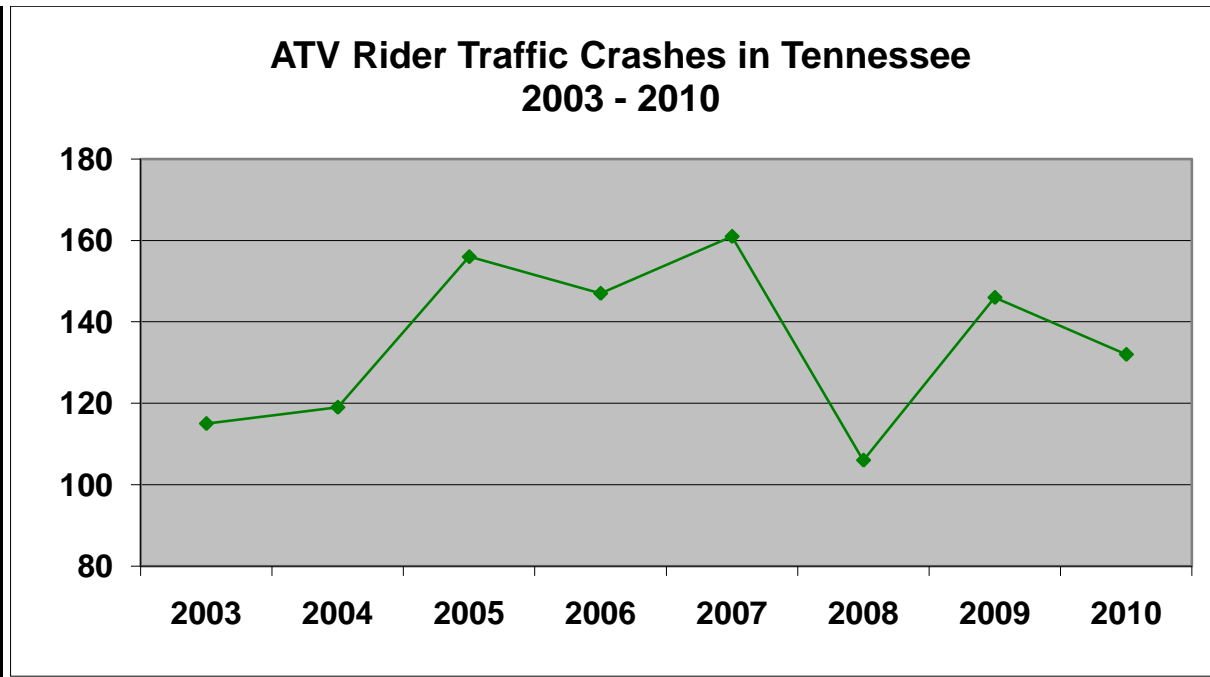

Traffic Crashes in Tennessee Involving an ATV (All-Terrain Vehicle) 1994 - 2010

Year	Fatal Crashes Involving an ATV	ATV Rider Fatalities
1994	4	4
1995	4	4
1996	6	6
1997	4	4
1998	6	6
1999	12	12
2000	14	15
2001	8	8
2002	8	9
2003	9	10
2004	14	15
2005	12	12
2006	13	14
2007	12	12
2008	20	20
2009	12	12
2010	11	11

Type of Crash	2003	2004	2005	2006	2007	2008	2009	2010
Fatal	9	14	12	13	12	20	12	11
Injury	77	81	122	117	132	74	118	106
Property Damage>\$400	29	24	22	17	17	12	16	15
Total	115	119	156	147	161	106	146	132

Source: Tennessee Department of Safety, Office of Research, Statistics, and Analysis, 2/14/2011.

Source: 1994-2008 Fatality Data, <http://www-fars.nhtsa.dot.gov/Main/index.aspx>

* 2010 data is preliminary.