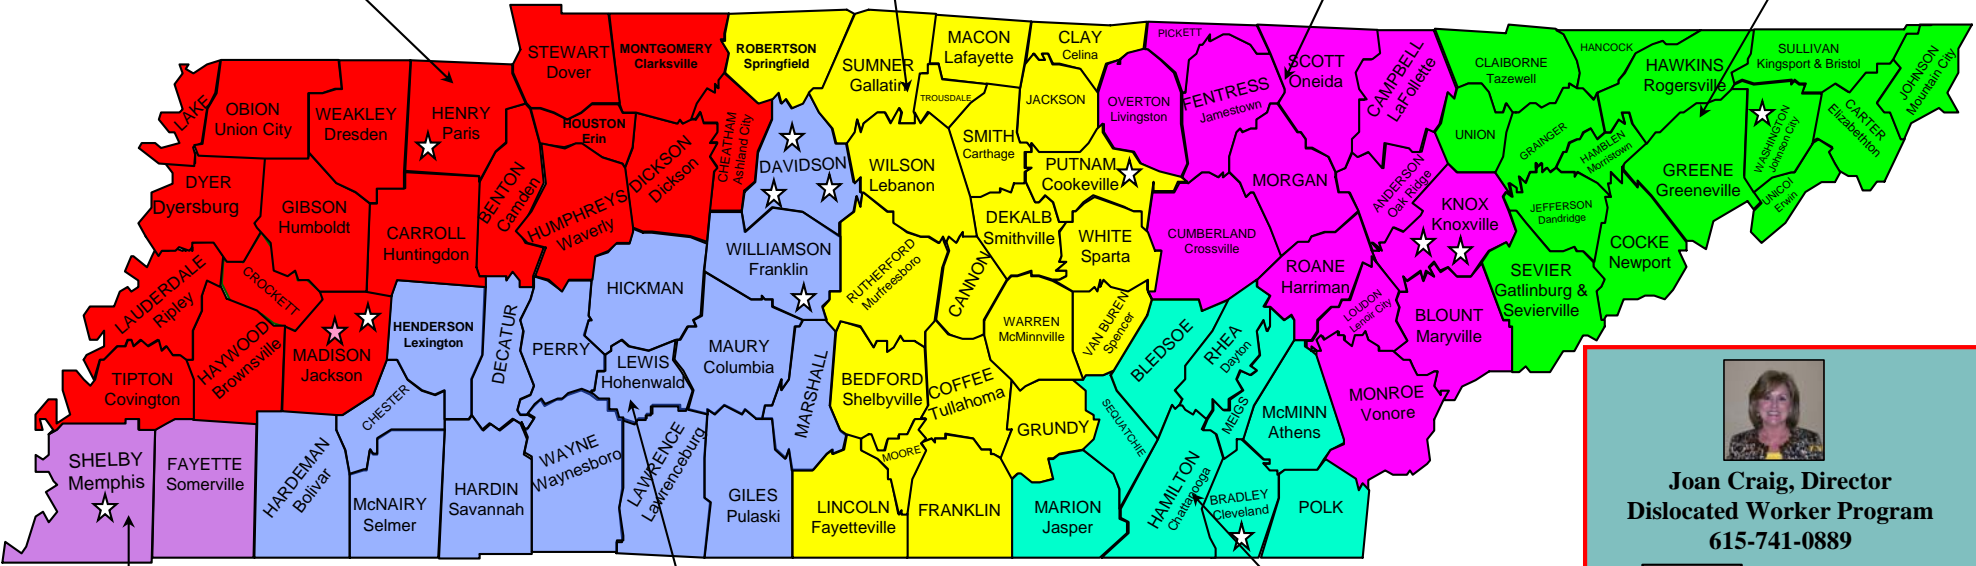

# RAPID RESPONSE COORDINATORS

**Regina Hammond**  
Dresden, TN  
731-364-2693

**Dale Alexander**  
Shelbyville, TN  
931-680-3059

**Libby Burchell**  
Knoxville, TN  
865-594-6413

**Tommy Noe**  
Talbott, TN  
423-317-1096

**Michael Edwards**  
Memphis, TN  
901-543-2051

**Randy Hankins**  
Hohenwald, TN  
931-796-0434

**Joe Fuels, Director**  
**Rapid Response Services**  
Chattanooga, TN  
423-634-6819

**Joan Craig, Director**  
**Dislocated Worker Program**  
615-741-0889