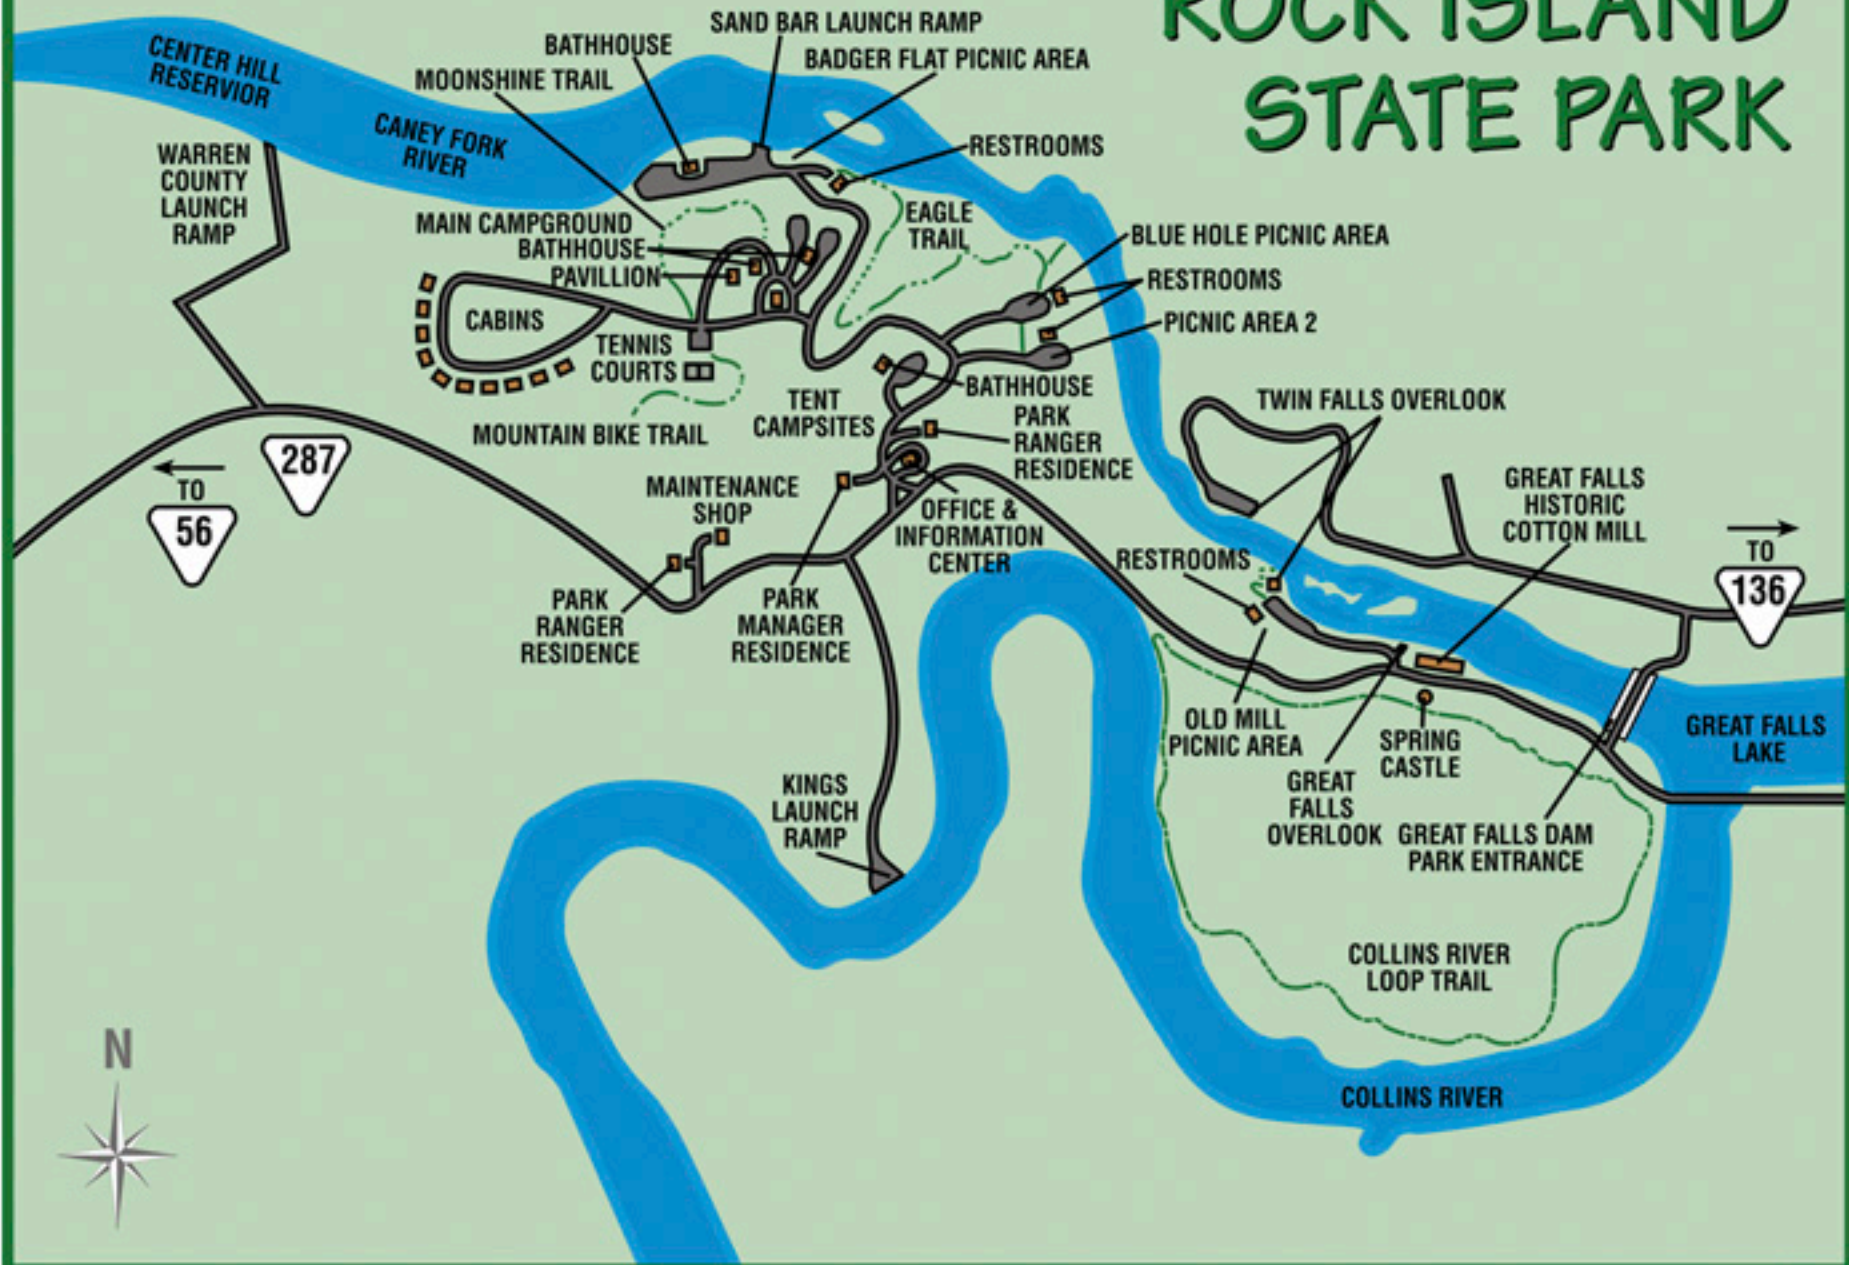

ROCK ISLAND STATE PARK

CENTER HILL RESERVIOR

WARREN COUNTY LAUNCH RAMP

CANEY FORK RIVER

SAND BAR LAUNCH RAMP

BATHHOUSE

BADGER FLAT PICNIC AREA

MOONSHINE TRAIL

RESTROOMS

MAIN CAMPGROUND

BATHHOUSE

PAVILLION

CABINS

TENNIS COURTS

EAGLE TRAIL

BLUE HOLE PICNIC AREA

RESTROOMS

PICNIC AREA 2

MOUNTAIN BIKE TRAIL

TENT CAMPSITES

BATHHOUSE

PARK RANGER RESIDENCE

TWIN FALLS OVERLOOK

287

GREAT FALLS LAKE

OLD MILL PICNIC AREA

SPRING CASTLE

GREAT FALLS OVERLOOK

GREAT FALLS DAM PARK ENTRANCE

KINGS LAUNCH RAMP

COLLINS RIVER LOOP TRAIL

COLLINS RIVER