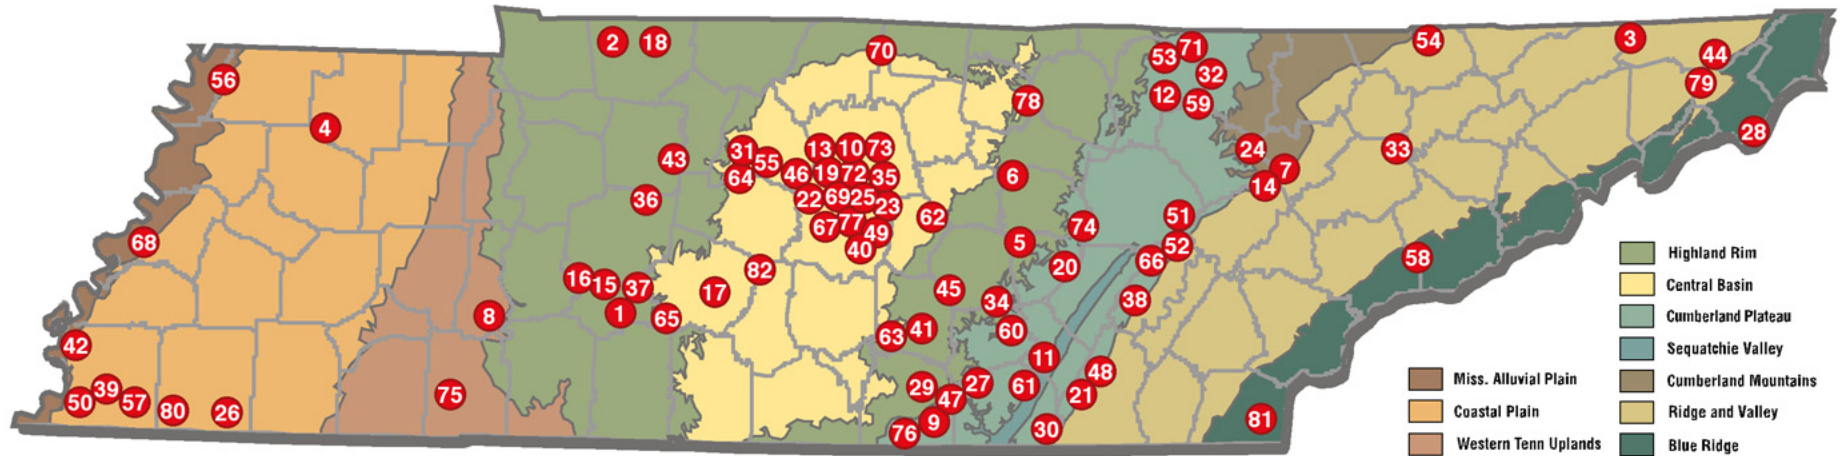

STATE NATURAL AREAS

- | | | | |
|-----------------------------------|--------------------------------------|----------------------------------|--|
| 1 Auntney Hollow | 21 Falling Water Falls | 41 May Prairie | 62 Short Mountain |
| 2 Barnett's Woods | 22 Fate Sanders Barrens | 42 Meeman-Shelby | 63 Short Springs |
| 3 Bays Mountain | 23 Flat Rock Cedar Glade & Barrens | 43 Montgomery Bell | 64 Sneed Road Cedar Glade |
| 4 Big Cypress Tree | 24 Frozen Head | 44 Morril's Cave | 65 Stillhouse Hollow Falls |
| 5 Bone Cave | 25 Gattinger's Cedar Glade & Barrens | 45 Morrison Meadow | 66 Stinging Fork Falls |
| 6 Burgess Falls | 26 Ghost River | 46 Mount View Glade | 67 Stones River Cedar Glade & Barrens |
| 7 Campbell Bend Barrens | 27 Grundy Forest | 47 Natural Bridge | 68 Sunk Lake |
| 8 Carroll Cabin Barrens | 28 Hampton Creek Cove | 48 North Chickamagua Creek Gorge | 69 Sunnybell Cedar Glade |
| 9 Mr. and Mrs. Harry Lee Carter | 29 Hawkins Cove | 49 Overbridge | 70 Taylor Hollow |
| 10 Cedars of Lebanon State Forest | 30 Hicks Gap | 50 Overton Park | 71 Twin Arches |
| 11 Chimneys | 31 Hill Forest | 51 Ozone Falls | 72 Vesta Cedar Glade |
| 12 Colditz Cove | 32 Honey Creek | 52 Piney Falls | 73 Vine Cedar Glade |
| 13 Couchville Cedar Glade | 33 House Mountain | 53 Pogue Creek | 74 Virgin Falls |
| 14 Crowder Cemetary Barrens | 34 Hubbard's Cave | 54 Powell River | 75 Walker Branch |
| 15 Devil's Backbone | 35 John & Hester Lane Cedar Glades | 55 Radnor Lake | 76 Walls of Jericho |
| 16 Dry Branch | 36 John Noel at Bon Aqua | 56 Reelfoot Lake | 77 Walterhill Floodplain |
| 17 Duck River Complex | 37 Langford Branch | 57 Riverwoods | 78 Washmorgan Hollow |
| 18 Dunbar Cave | 38 Laurel Snow | 58 Roundtop Mountain | 79 Watauga River Bluffs |
| 19 Elsie Quarterman Cedar Glade | 39 Lucius Burch Jr. Forest | 59 Rugby | 80 William B. Clark Conservation Area |
| 20 Fall Creek Falls | 40 Manus Road Cedar Glade | 60 Savage Gulf | 81 William R. Davenport Refuge |
| | | 61 Sequatchie Cave | 82 Wilson School Rd Forest & Cedar Glade |