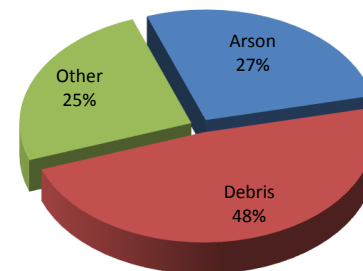

Tennessee Department of Agriculture
 Division of Forestry
 Wildfire Charts
 2017
 (Year-to-Date Totals)

No. of Fires

**No. of Fires
(State-wide)**

Acres Burned

**Acres Burned
(State-wide)**