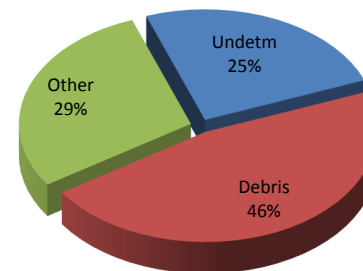

Tennessee Department of Agriculture  
 Division of Forestry  
 Wildfire Charts  
 2017  
 (Year-to-Date Totals)

**No. of Fires**

**No. of Fires (State-wide)**

**Acres Burned**

**Acres Burned (State-wide)**