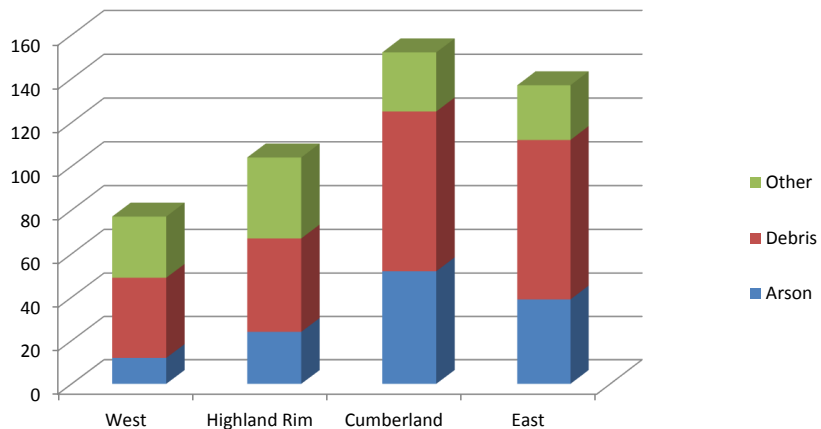

Tennessee Department of Agriculture
 Division of Forestry
 Wildfire Charts
 2017
 (Year-to-Date Totals)

No. of Fires

**No. of Fires
(State-wide)**

Acres Burned

**Acres Burned
(State-wide)**