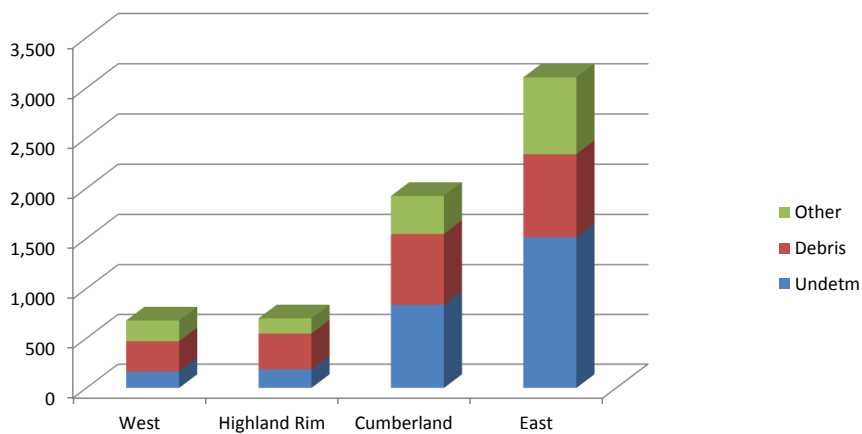

Tennessee Department of Agriculture  
 Division of Forestry  
 Wildfire Charts  
 2017  
 (Year-to-Date Totals)

**No. of Fires**

**No. of Fires (State-wide)**

**Acres Burned**

**Acres Burned (State-wide)**