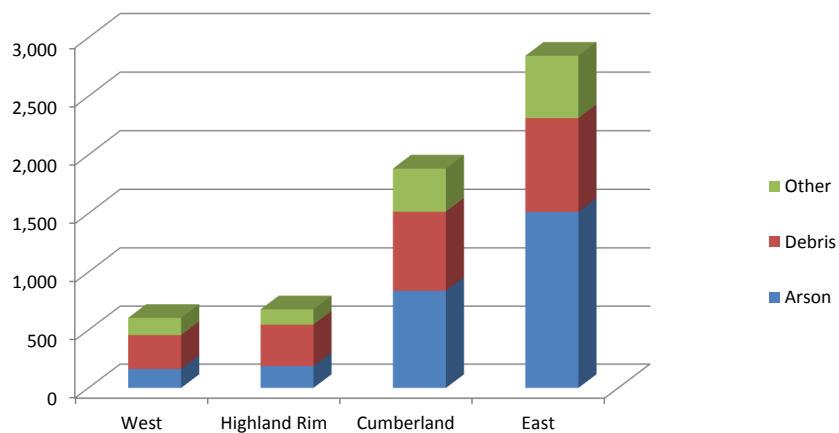

Tennessee Department of Agriculture
 Division of Forestry
 Wildfire Charts
 2017
 (Year-to-Date Totals)

No. of Fires

**No. of Fires
(State-wide)**

Acres Burned

**Acres Burned
(State-wide)**