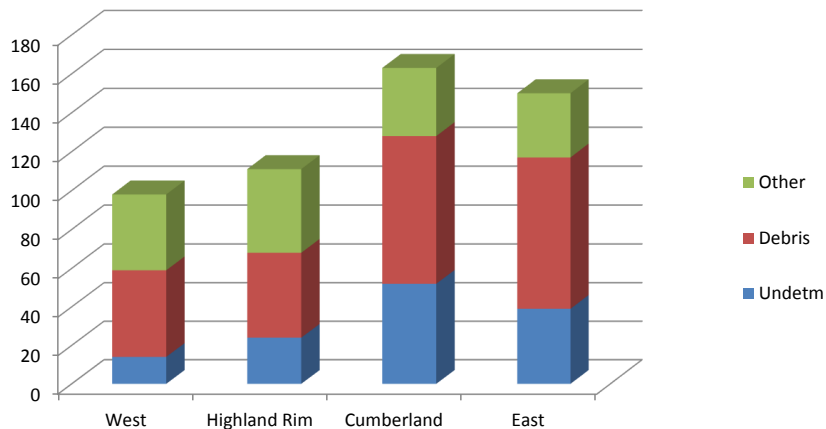

Tennessee Department of Agriculture  
 Division of Forestry  
 Wildfire Charts  
 2017  
 (Year-to-Date Totals)

**No. of Fires**

**No. of Fires (State-wide)**

**Acres Burned**

**Acres Burned (State-wide)**