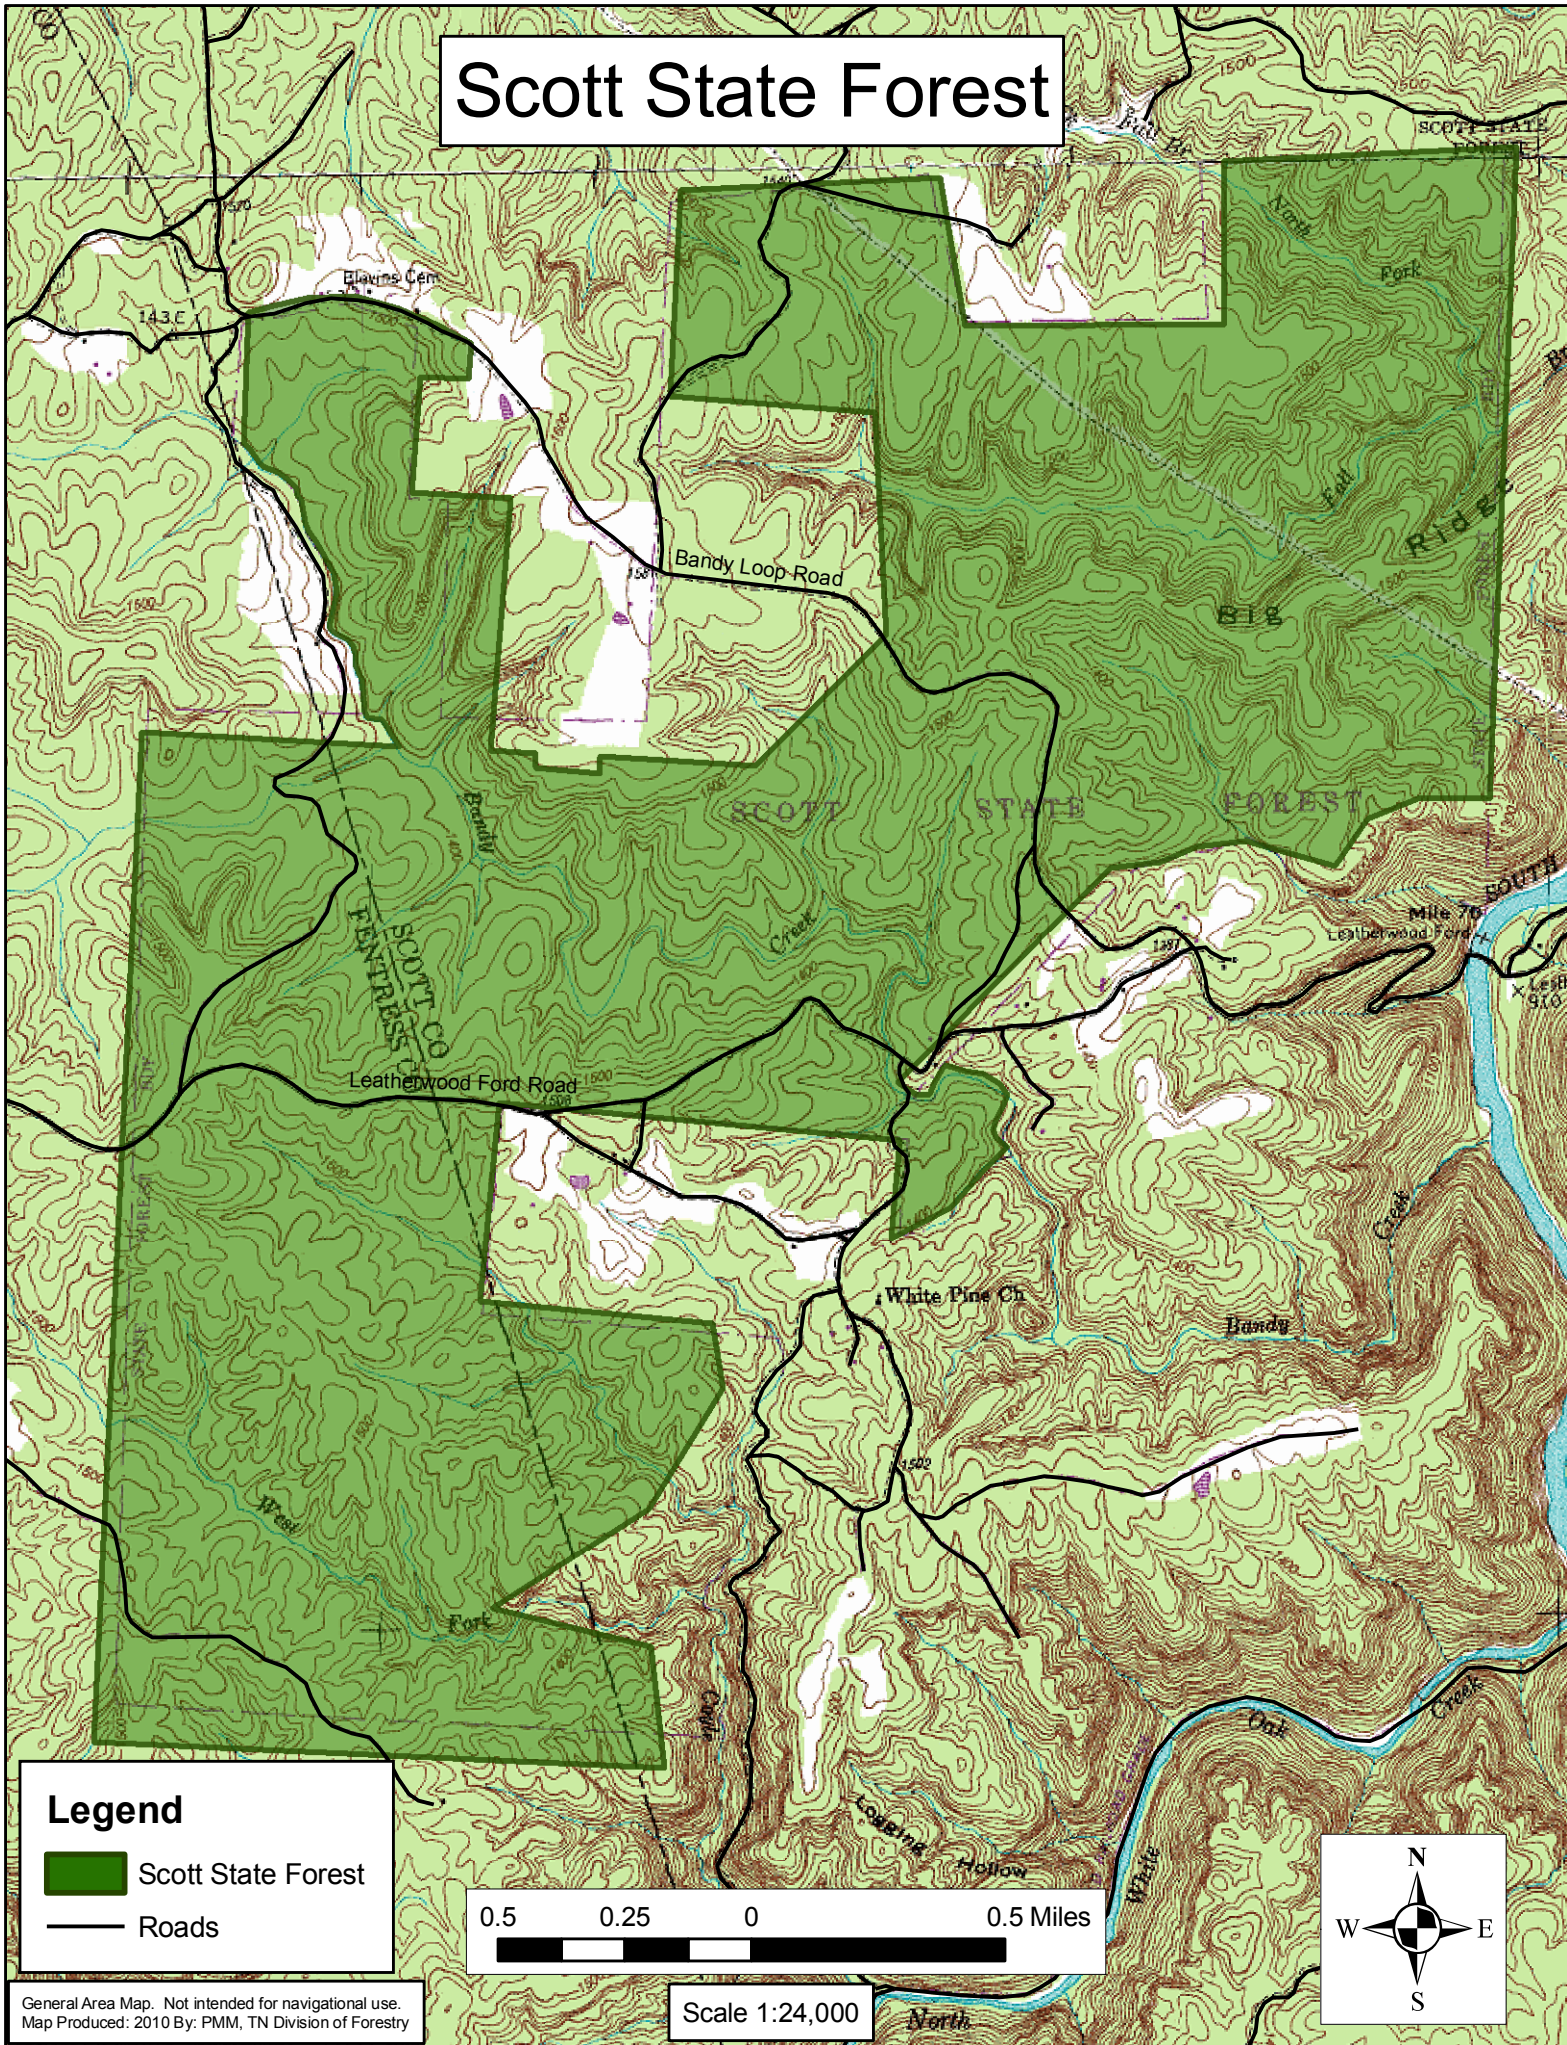

Scott State Forest

Legend

- Scott State Forest
- Roads

General Area Map. Not intended for navigational use.
Map Produced: 2010 By: PMM, TN Division of Forestry

Scale 1:24,000

North