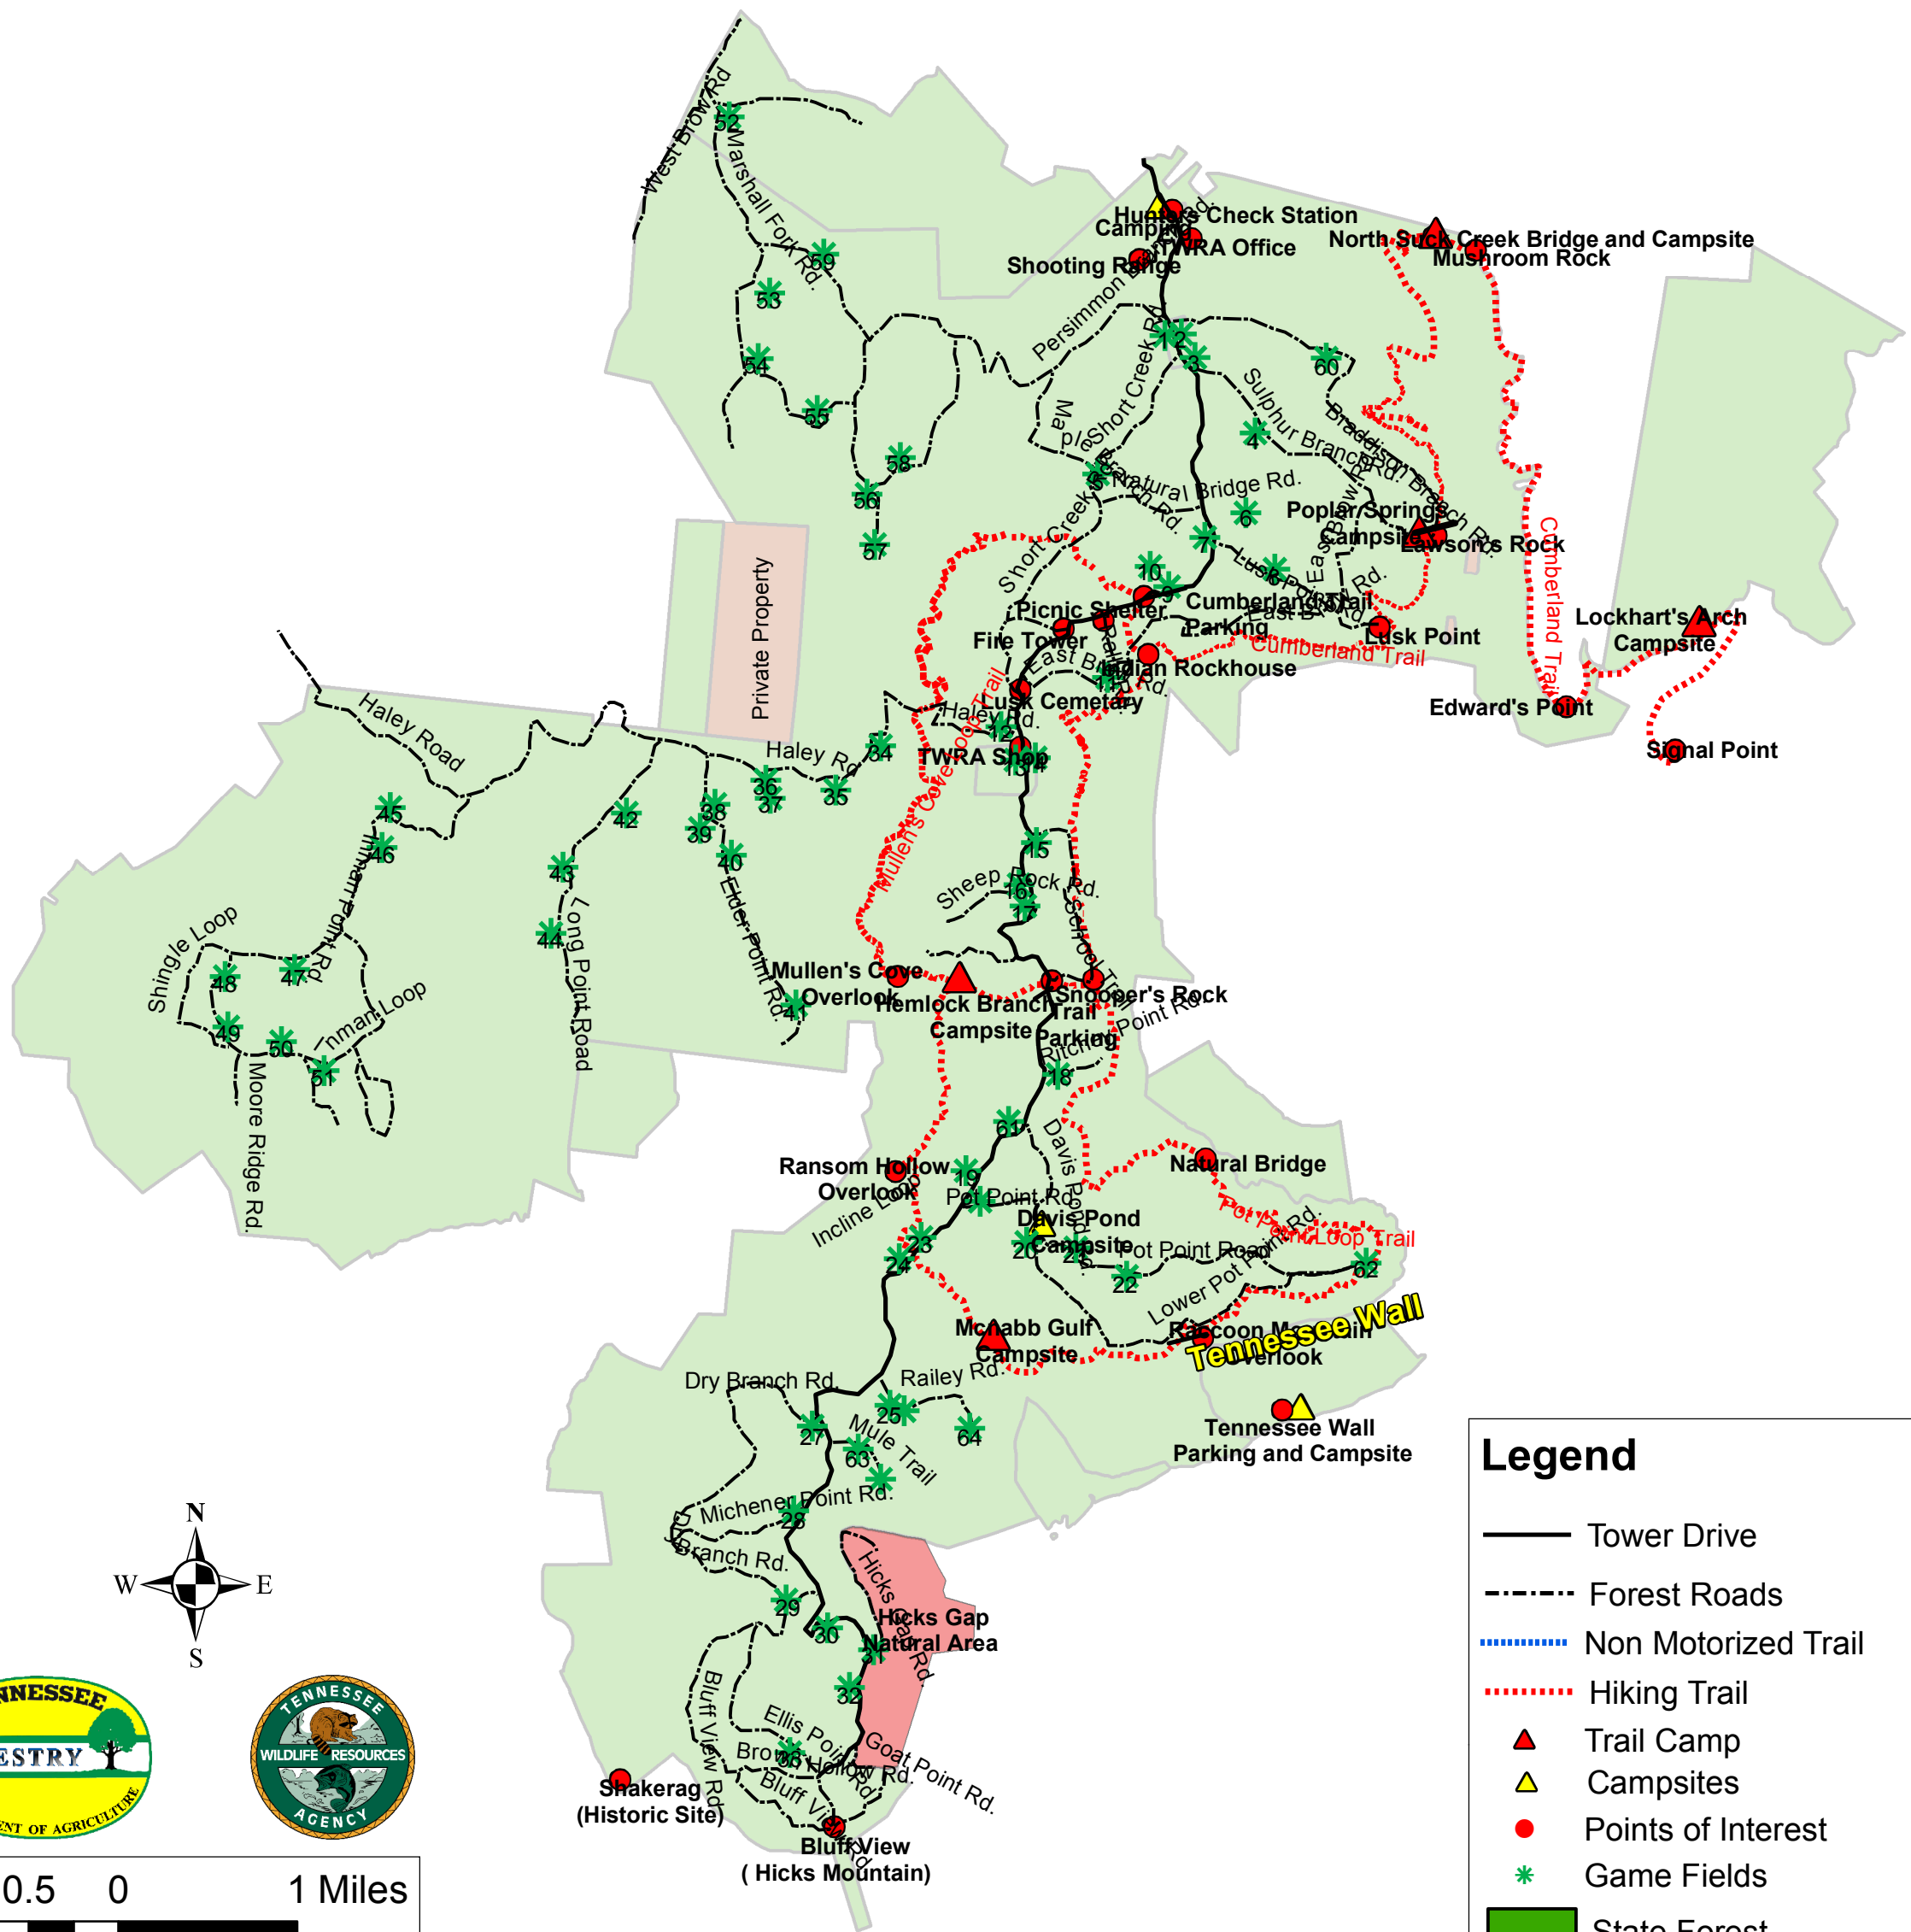

# Prentice Cooper State Forest & WMA

General Area Map. Not intended for navigational use.

Map produced by: Jim D. Lane & P.M.M., TDF  
2009

### Legend

- Tower Drive
- Forest Roads
- Non Motorized Trail
- Hiking Trail
- Trail Camp
- Campsites
- Points of Interest
- Game Fields
- State Forest
- Hick's Gap Natural Area
- Private in-holding