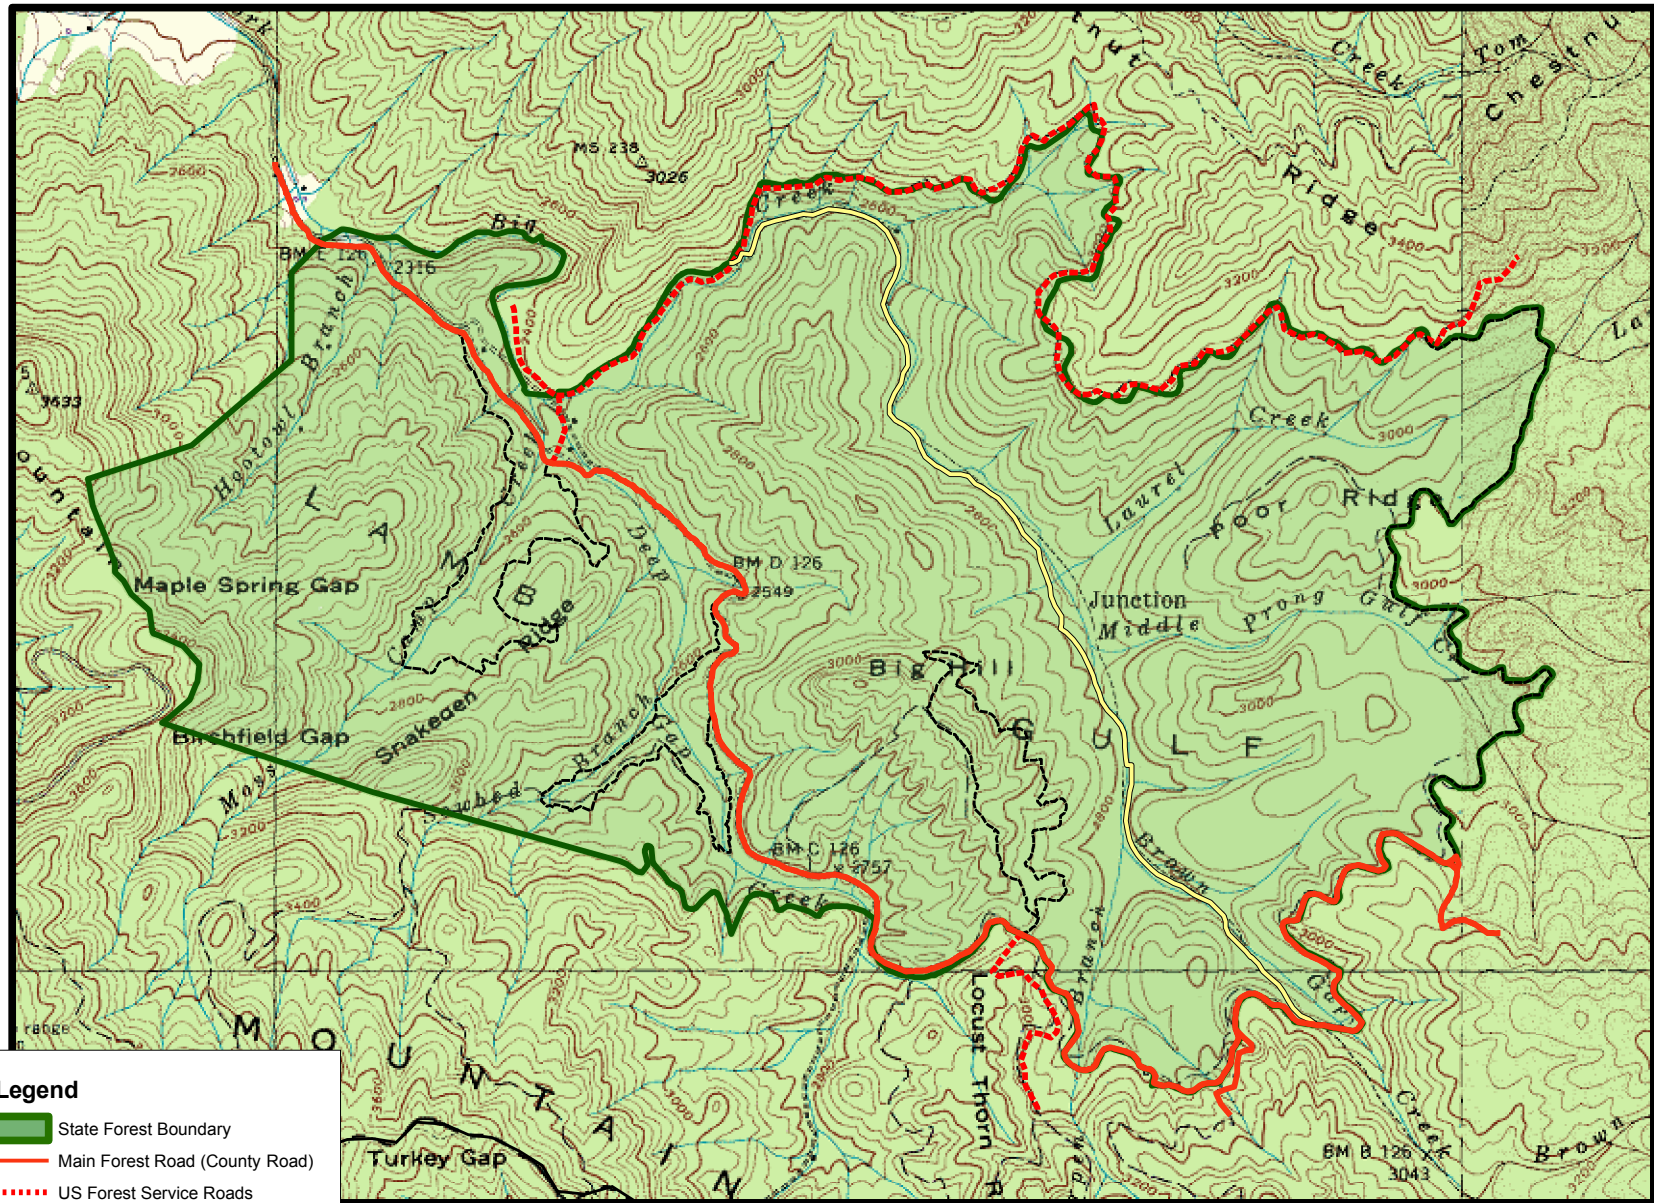

Martha Sundquist State Forest

Legend

- State Forest Boundary
- Main Forest Road (County Road)
- US Forest Service Roads
- Foot Traffic Only
- TN Gulf Trail (2.4 miles)

General Area Map. Not intended for navigational use.
Map Produced: 2010 By: PMM, TN Division of Forestry

Scale 1:24,000