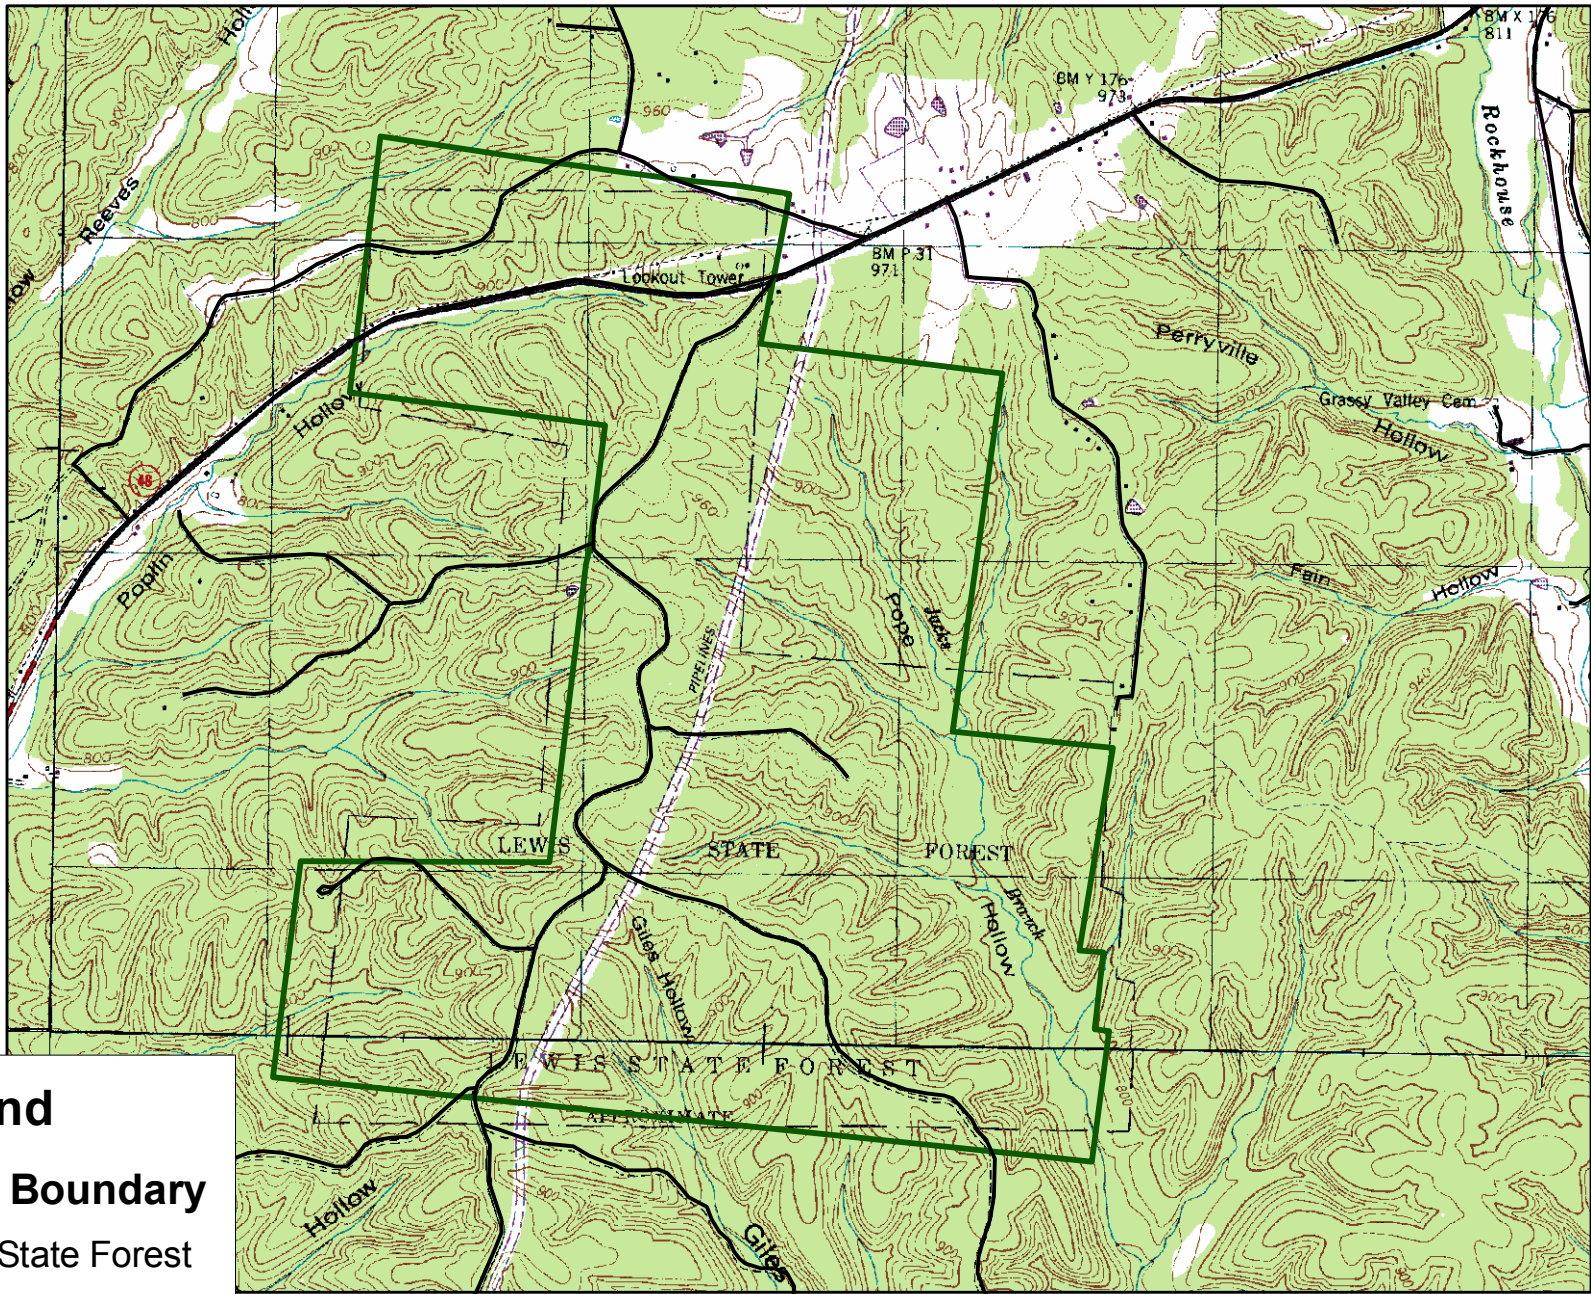

# Lewis State Forest

**Legend**

**Lewis Boundary**

 State Forest

Scale 1"=24,000

General Area Map. Not intended for navigational use.  
Map Produced: 2010 By: PMM, TN Division of Forestry