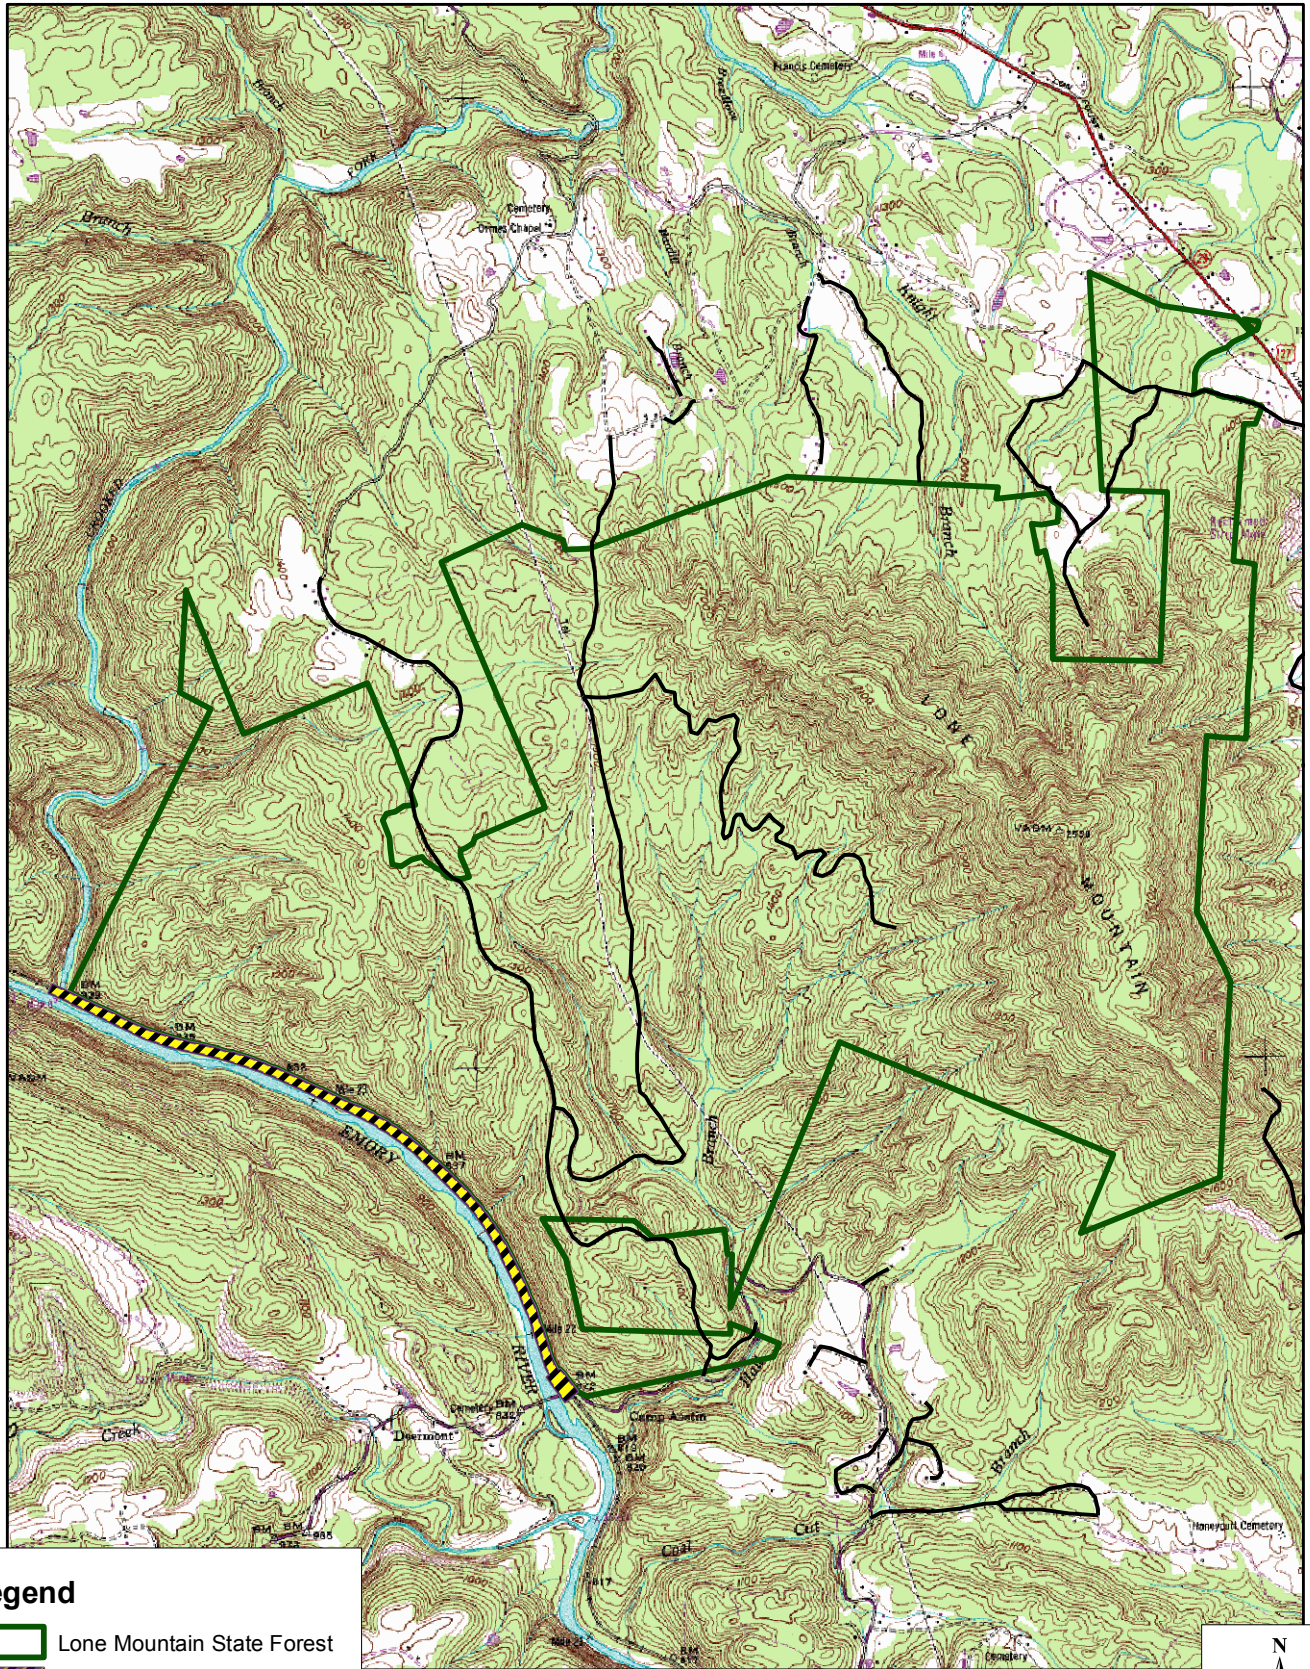

Lone Mountain State Forest

Legend

-  Lone Mountain State Forest
-  Railroad

General Area Map. Not intended for navigational use.
Map Produced: 2010 By: PMM, TN Division of Forestry

Scale 1:36,000