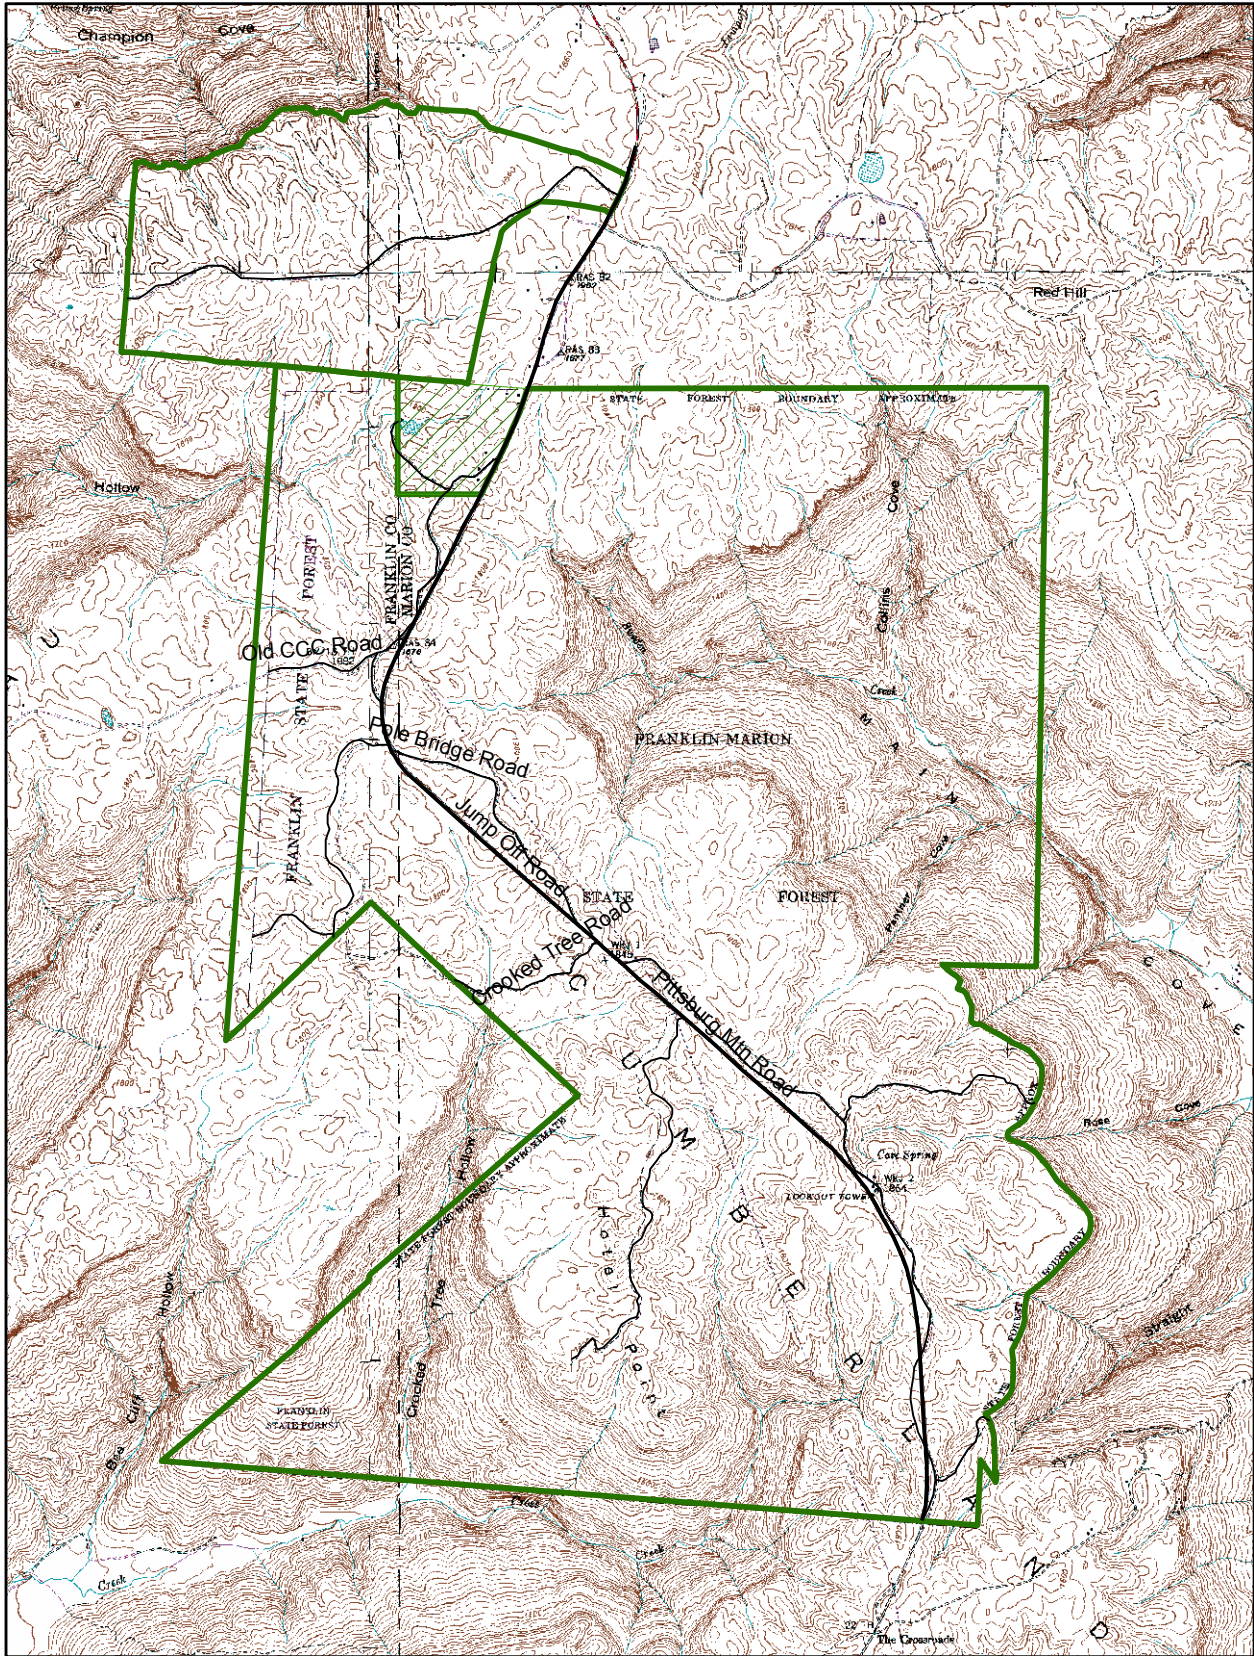

# Franklin State Forest

Scale 1:45,000

**Legend**

**Franklin Boundary**

**Property**

 State Forest

 Archaeological Area