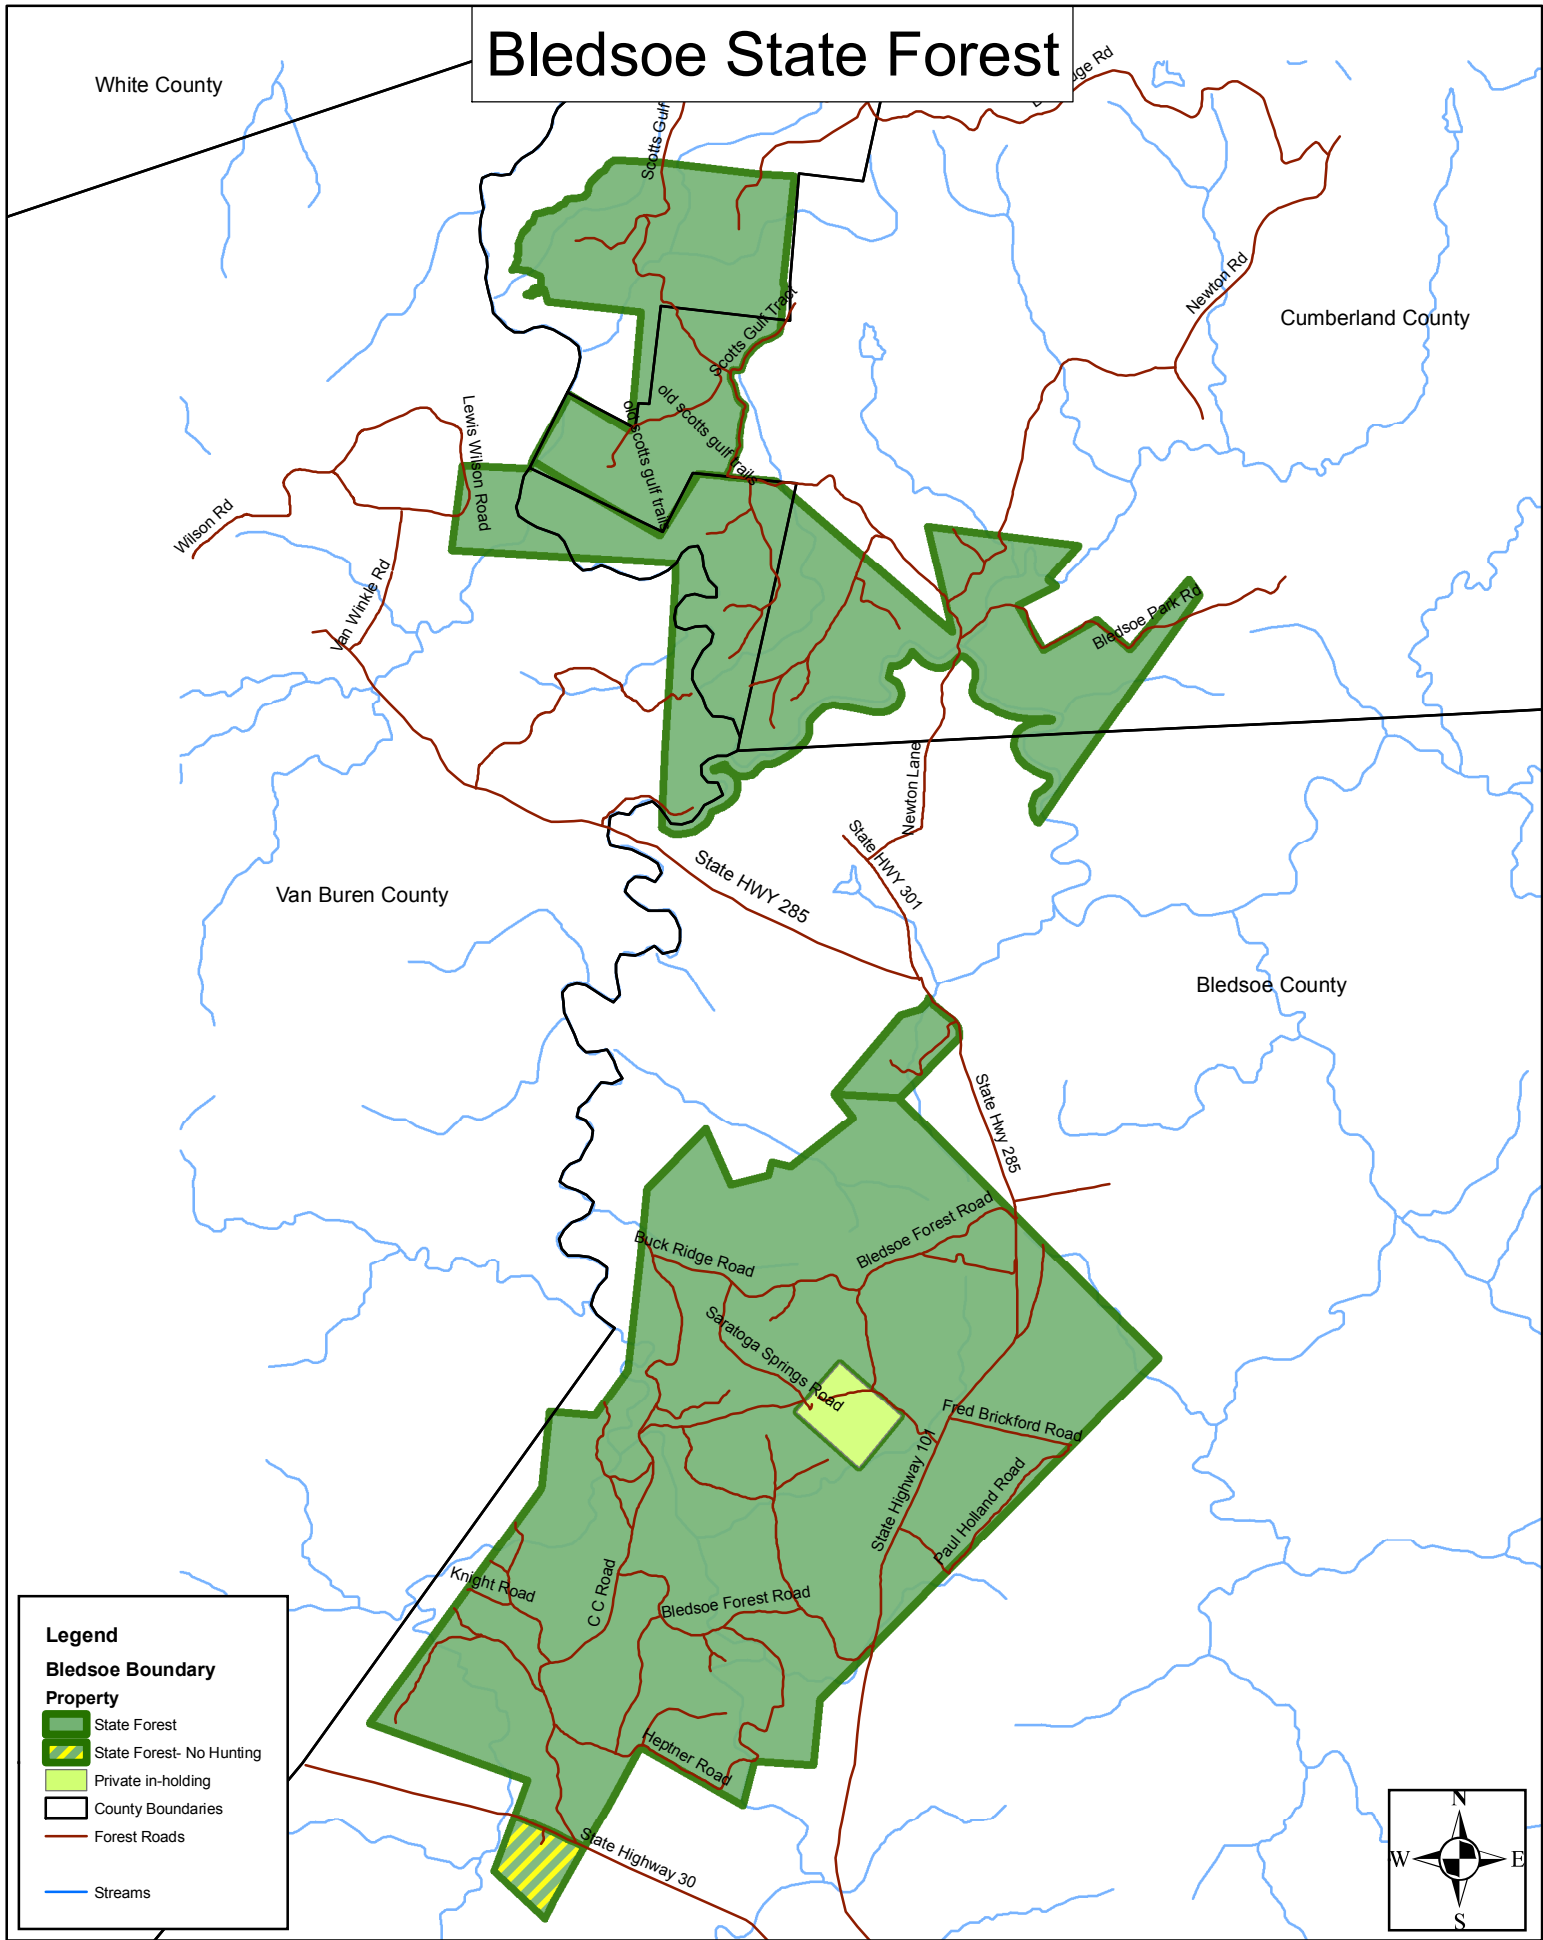

Bledsoe State Forest

Legend

Bledsoe Boundary

Property

- State Forest
- State Forest- No Hunting
- Private in-holding
- County Boundaries
- Forest Roads
- Streams

Scale 1:64,500