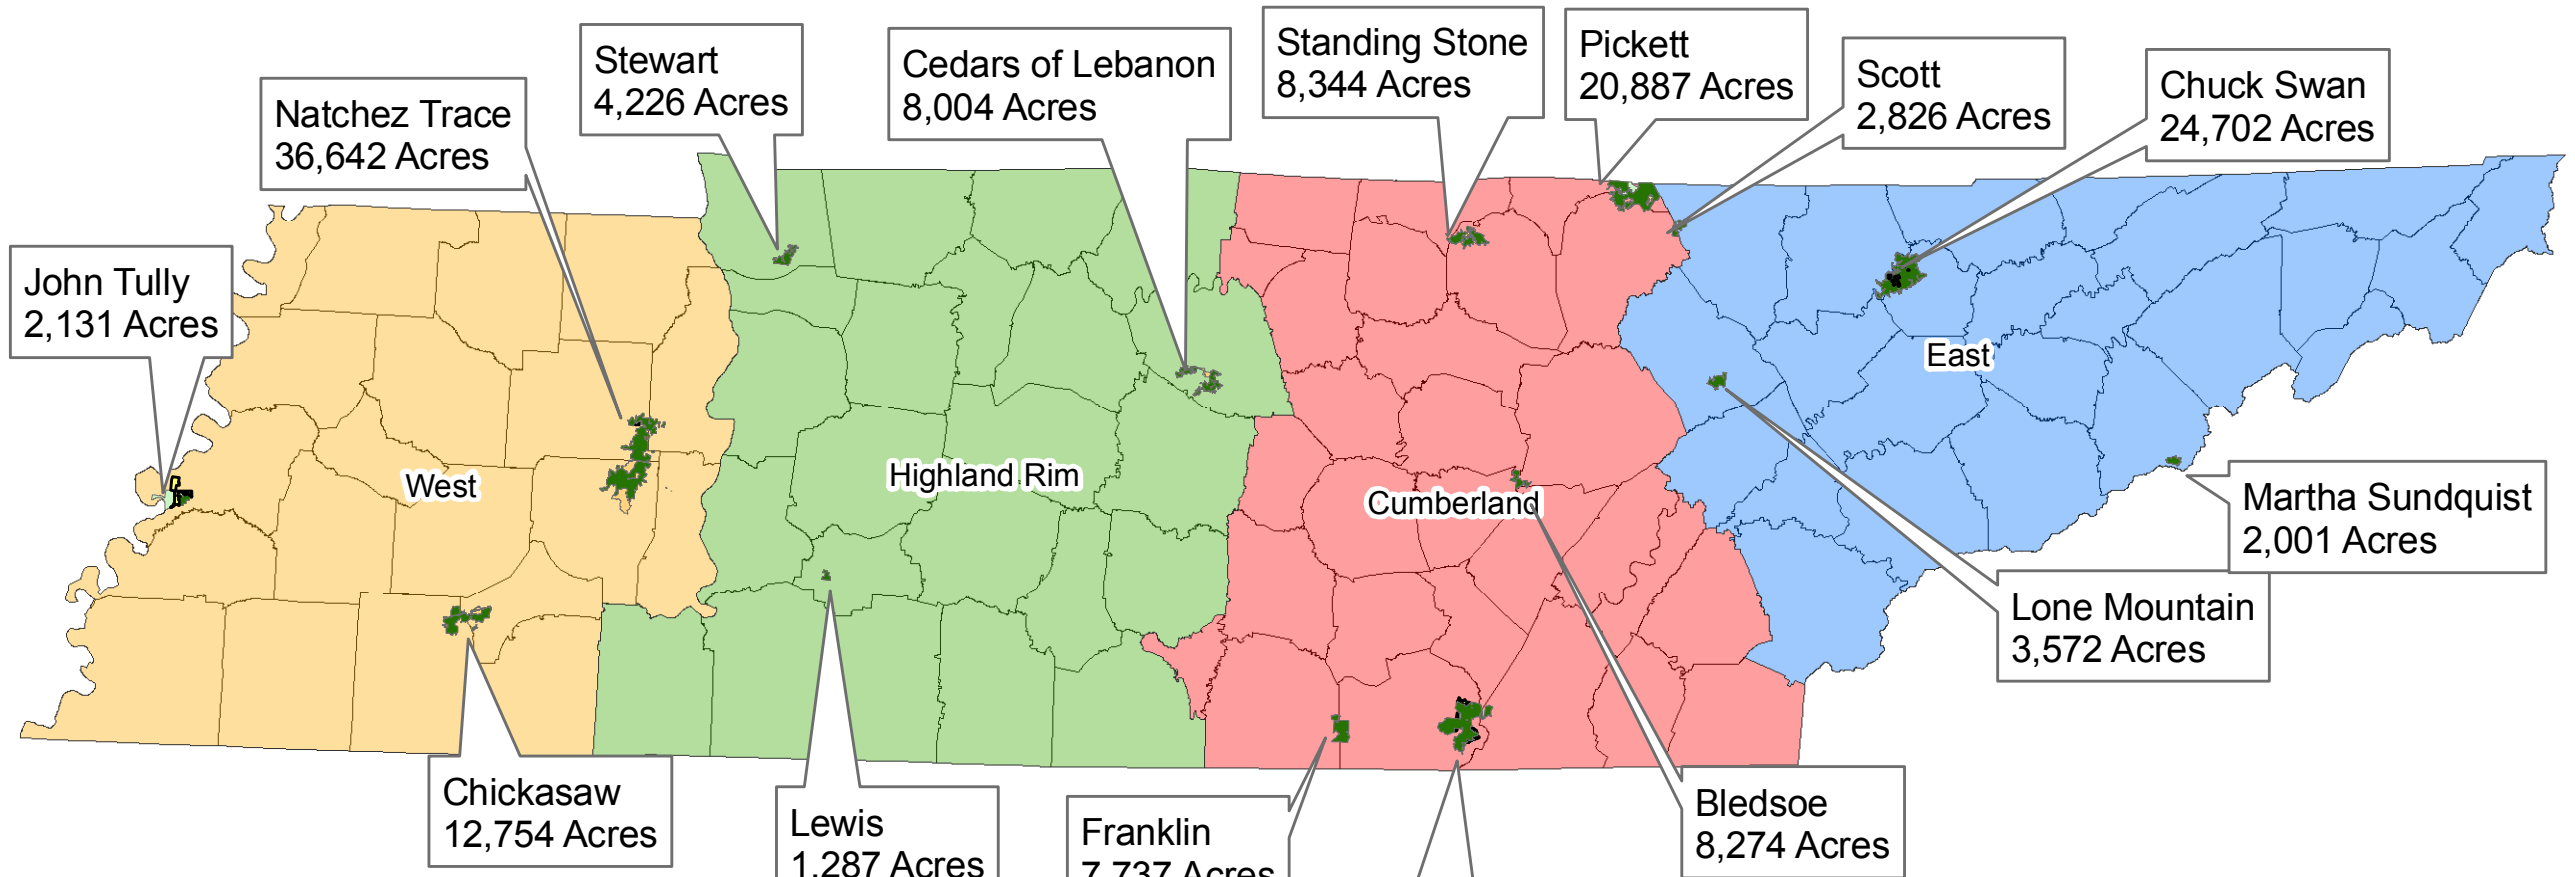

Tennessee State Forests

(Acres for State Forest Land Only)

Legend

State Forest & Surrounding Lands

	State Forest		East
	State Park		Cumberland
	TWRA		Highland Rim
			West

TDF District Boundaries